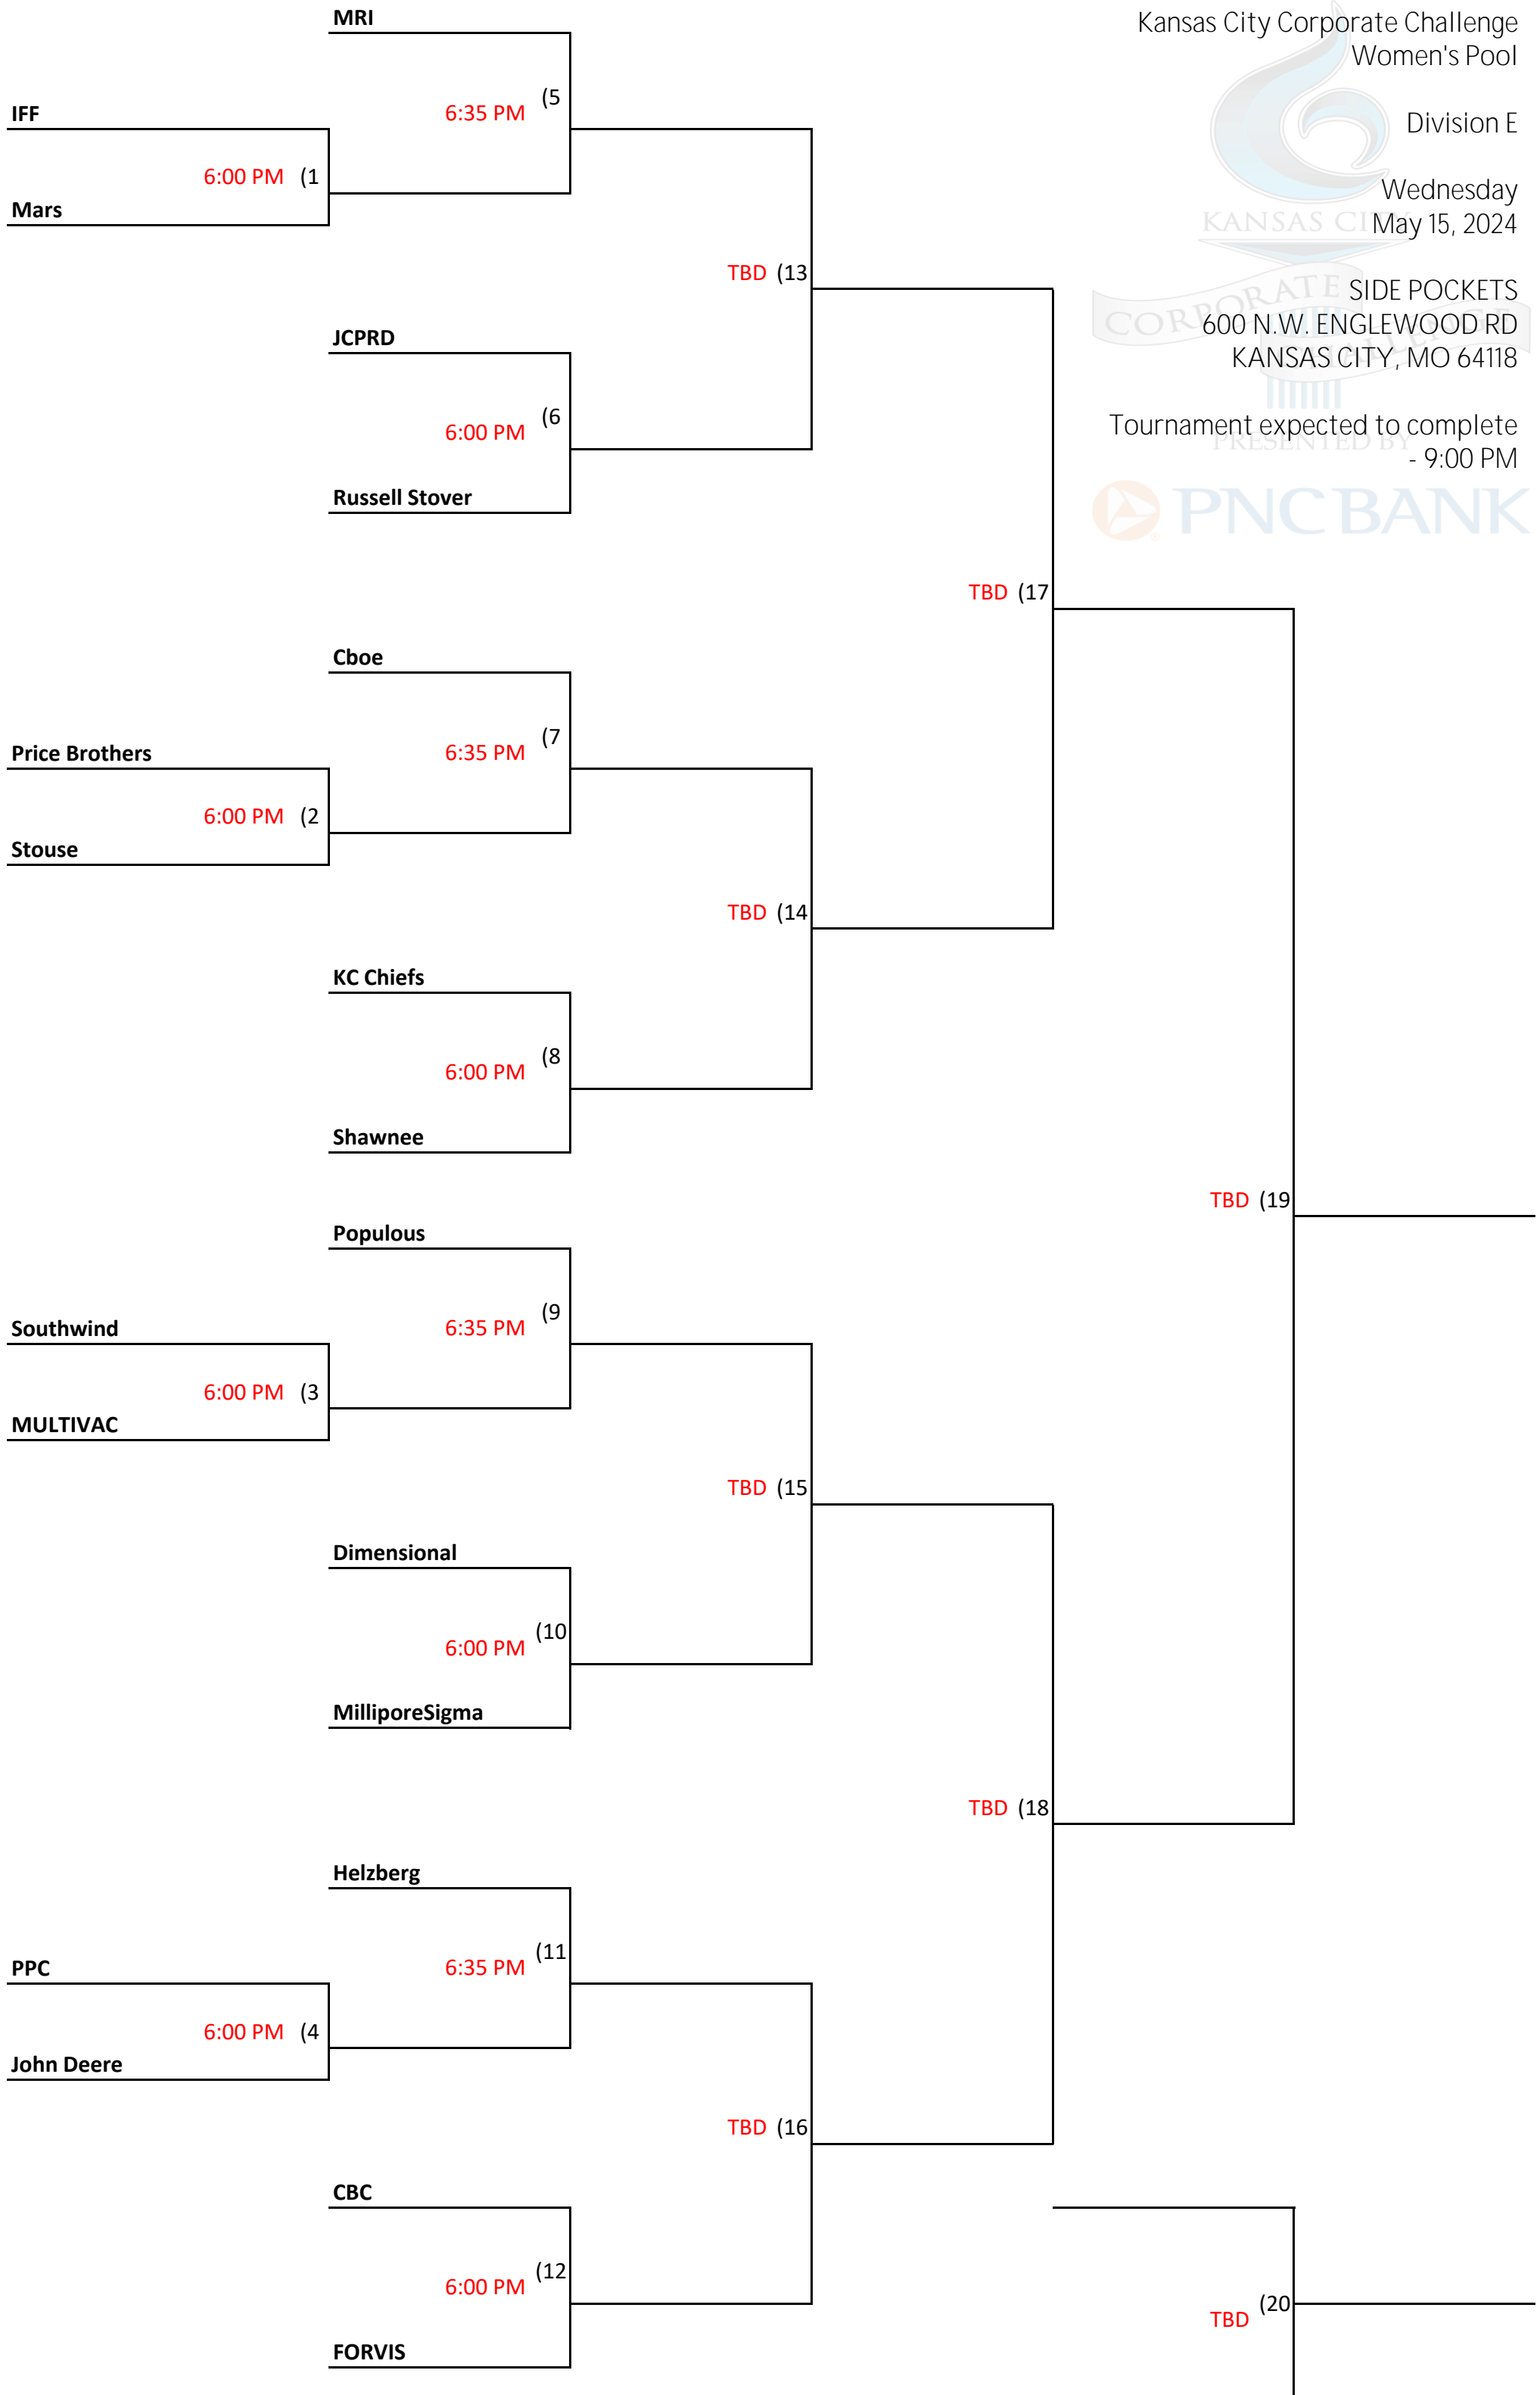

KANSAS CITY
CORPORATE CHALLENGE
SIDE POCKETS
600 N.W. ENGLEWOOD RD
KANSAS CITY, MO 64118

Tournament expected to complete
- 9:00 PM
PRESENTED BY
PNC BANK