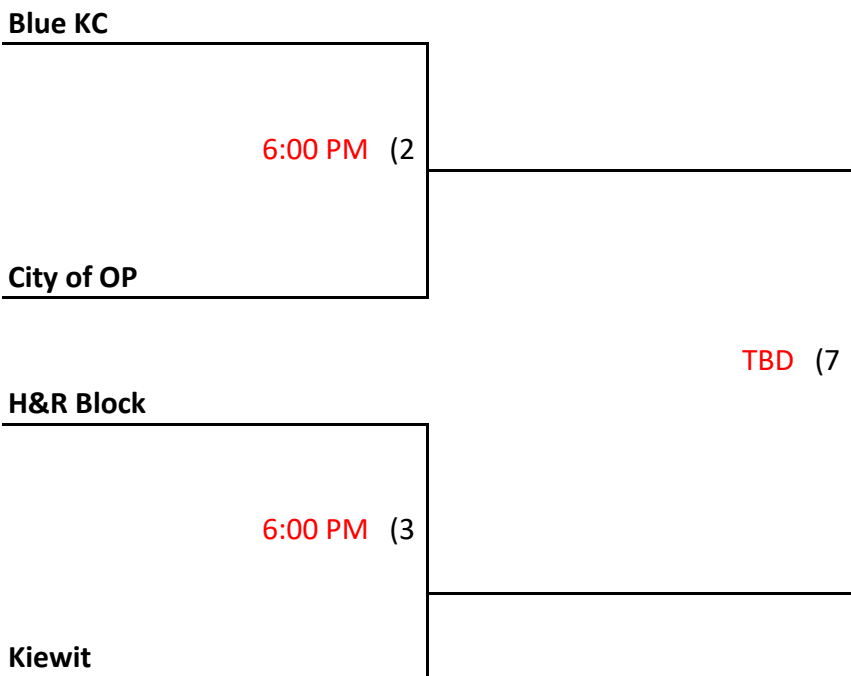

SIDE POCKETS  
600 N.W. ENGLEWOOD RD  
KANSAS CITY, MO 64118

Tournament expected to complete  
8:30 PM

**B&V**

6:35 PM (5)

**KCMO**

6:00 PM (1)

**Garmin**

**CMH**

**Burns & McD**

TBD (9)

**Evergy**

6:00 PM (3)

**T-Mobile**

6:35 PM (7)

**JOCO**

TBD (11)

SIDE POCKETS  
600 N.W. ENGLEWOOD RD  
KANSAS CITY, MO 64118

Tournament expected to  
Complete 8:30 PM

SelectQuote

GEHA

Netsmart

TBD (10)

TBD (12)

TBD (11)

TBD (13)

KANSAS CITY  
CORPORATE CHALLENGE  
SIDE POCKETS  
600 N.W. ENGLEWOOD RD  
KANSAS CITY, MO 64118

Tournament expected to complete  
8:30 PM  
PRESENTED BY

KANSAS CITY  
CORPORATE CHALLENGE  
SIDE POCKETS  
600 N.W. ENGLEWOOD RD  
KANSAS CITY, MO 64118