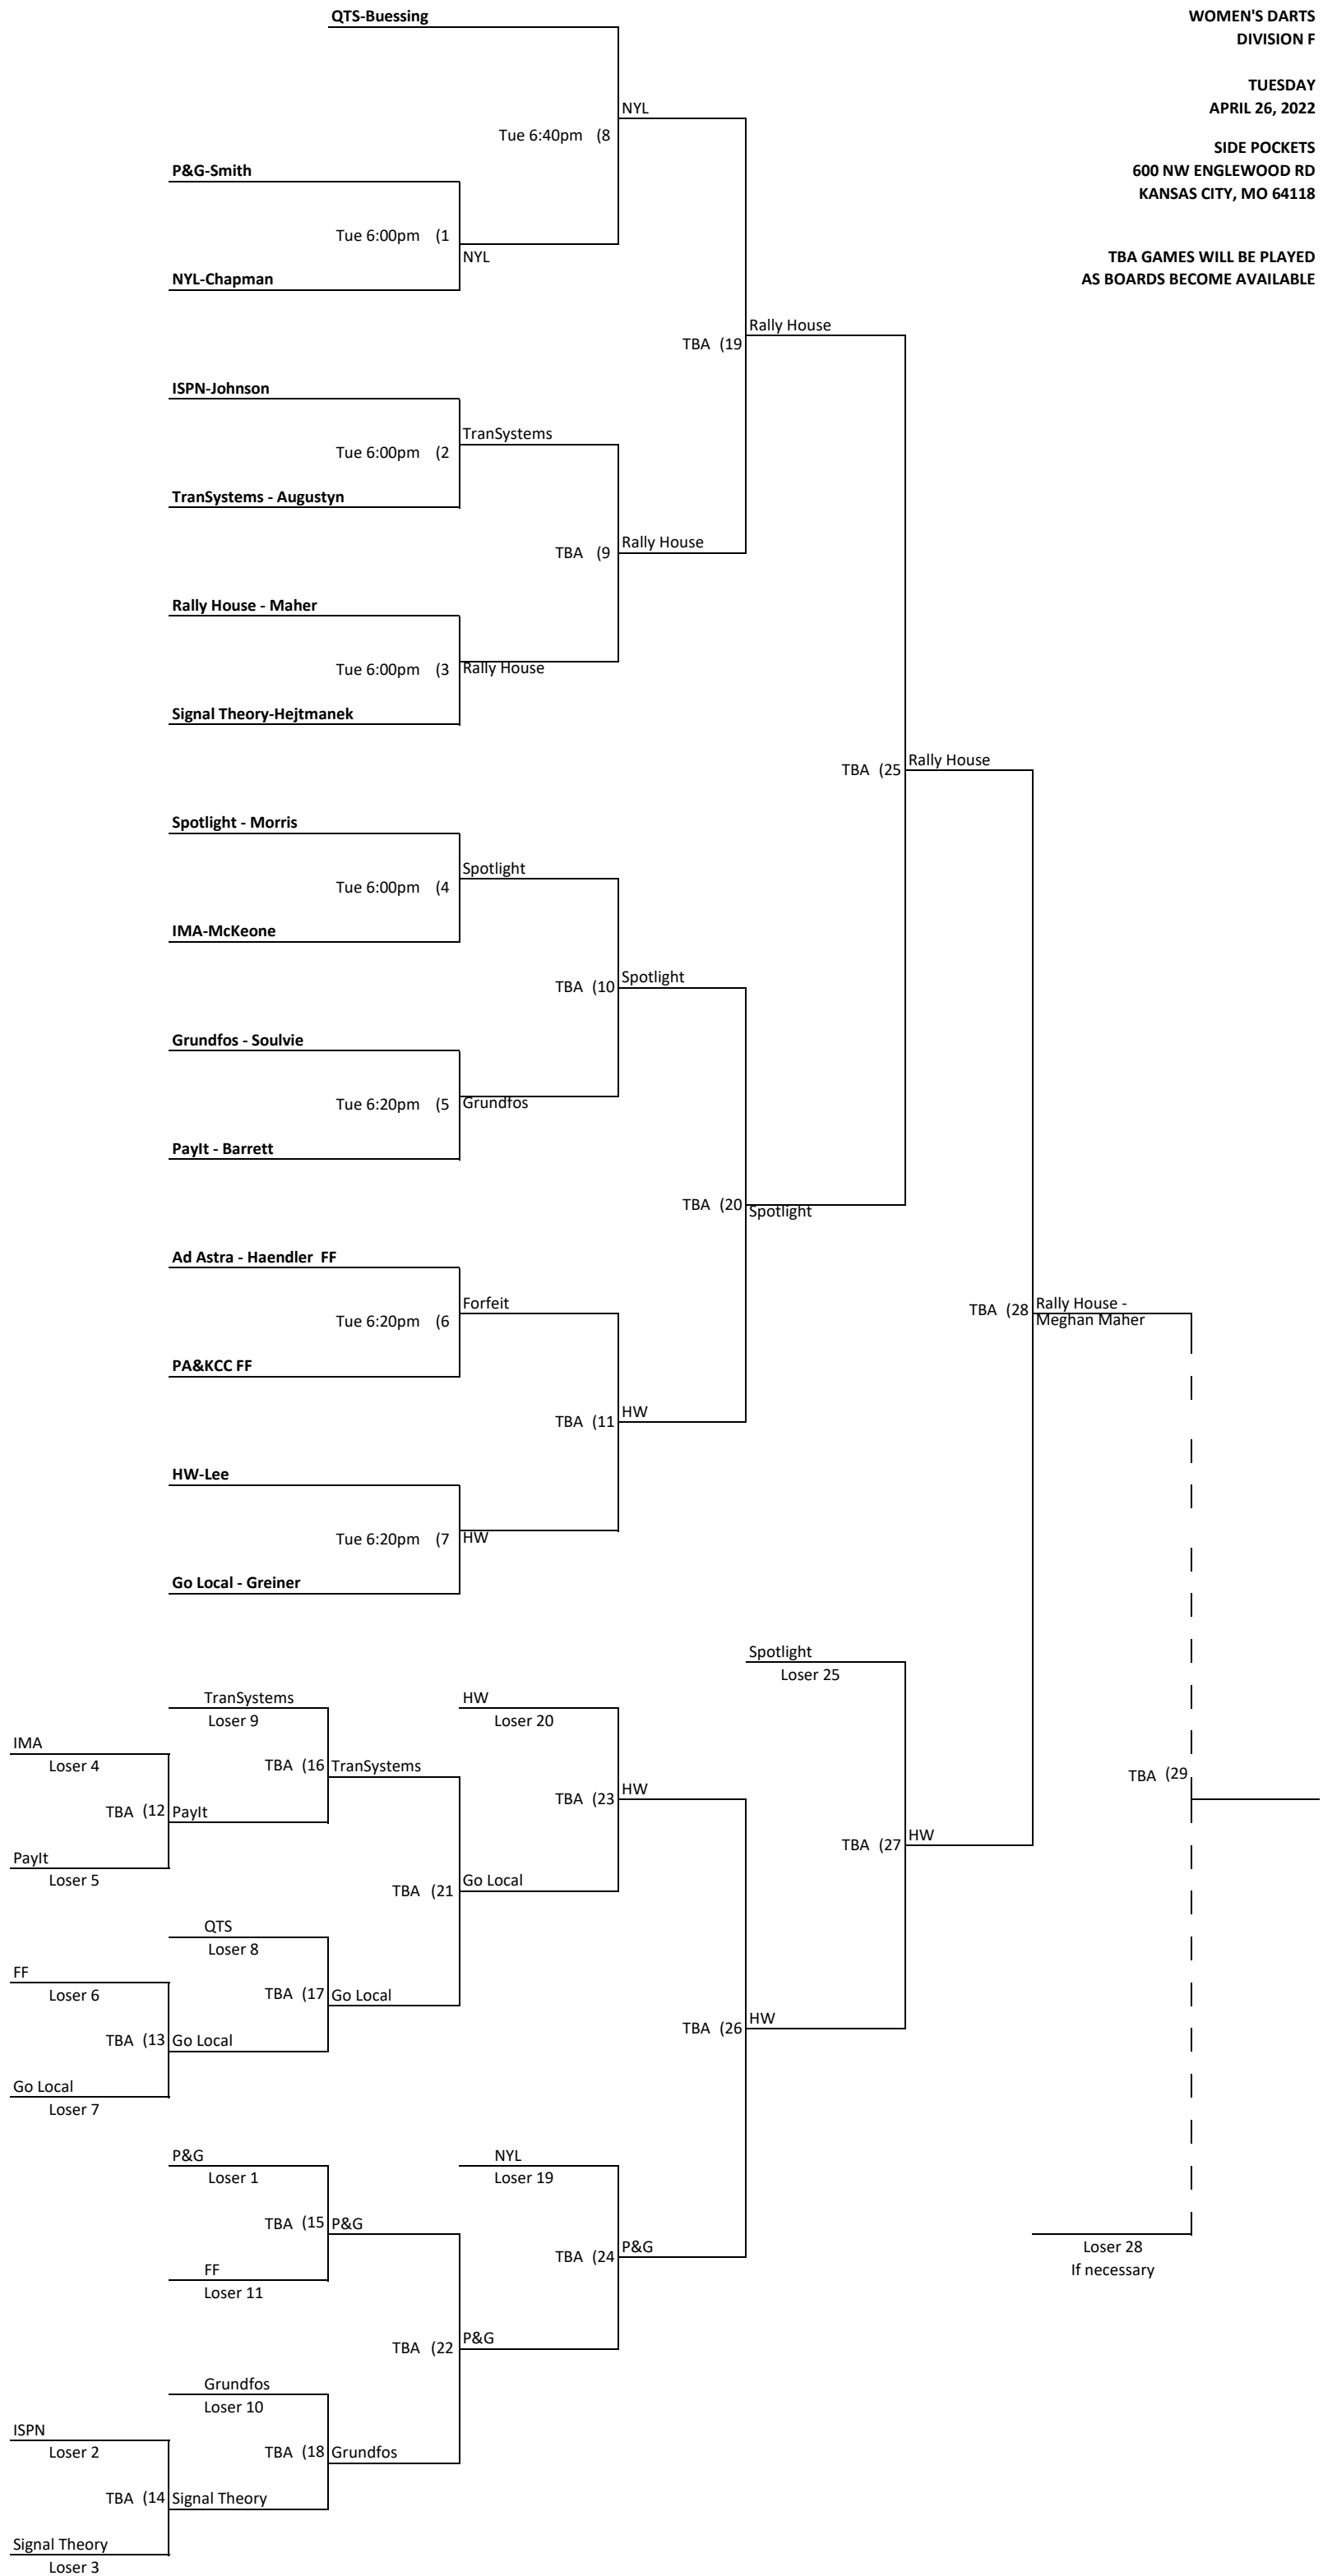

**KANSAS CITY CORPORATE CHALLENGE
WOMEN'S DARTS
DIVISION F**

**TUESDAY
APRIL 26, 2022**

**SIDE POCKETS
600 NW ENGLEWOOD RD
KANSAS CITY, MO 64118**

**TBA GAMES WILL BE PLAYED
AS BOARDS BECOME AVAILABLE**