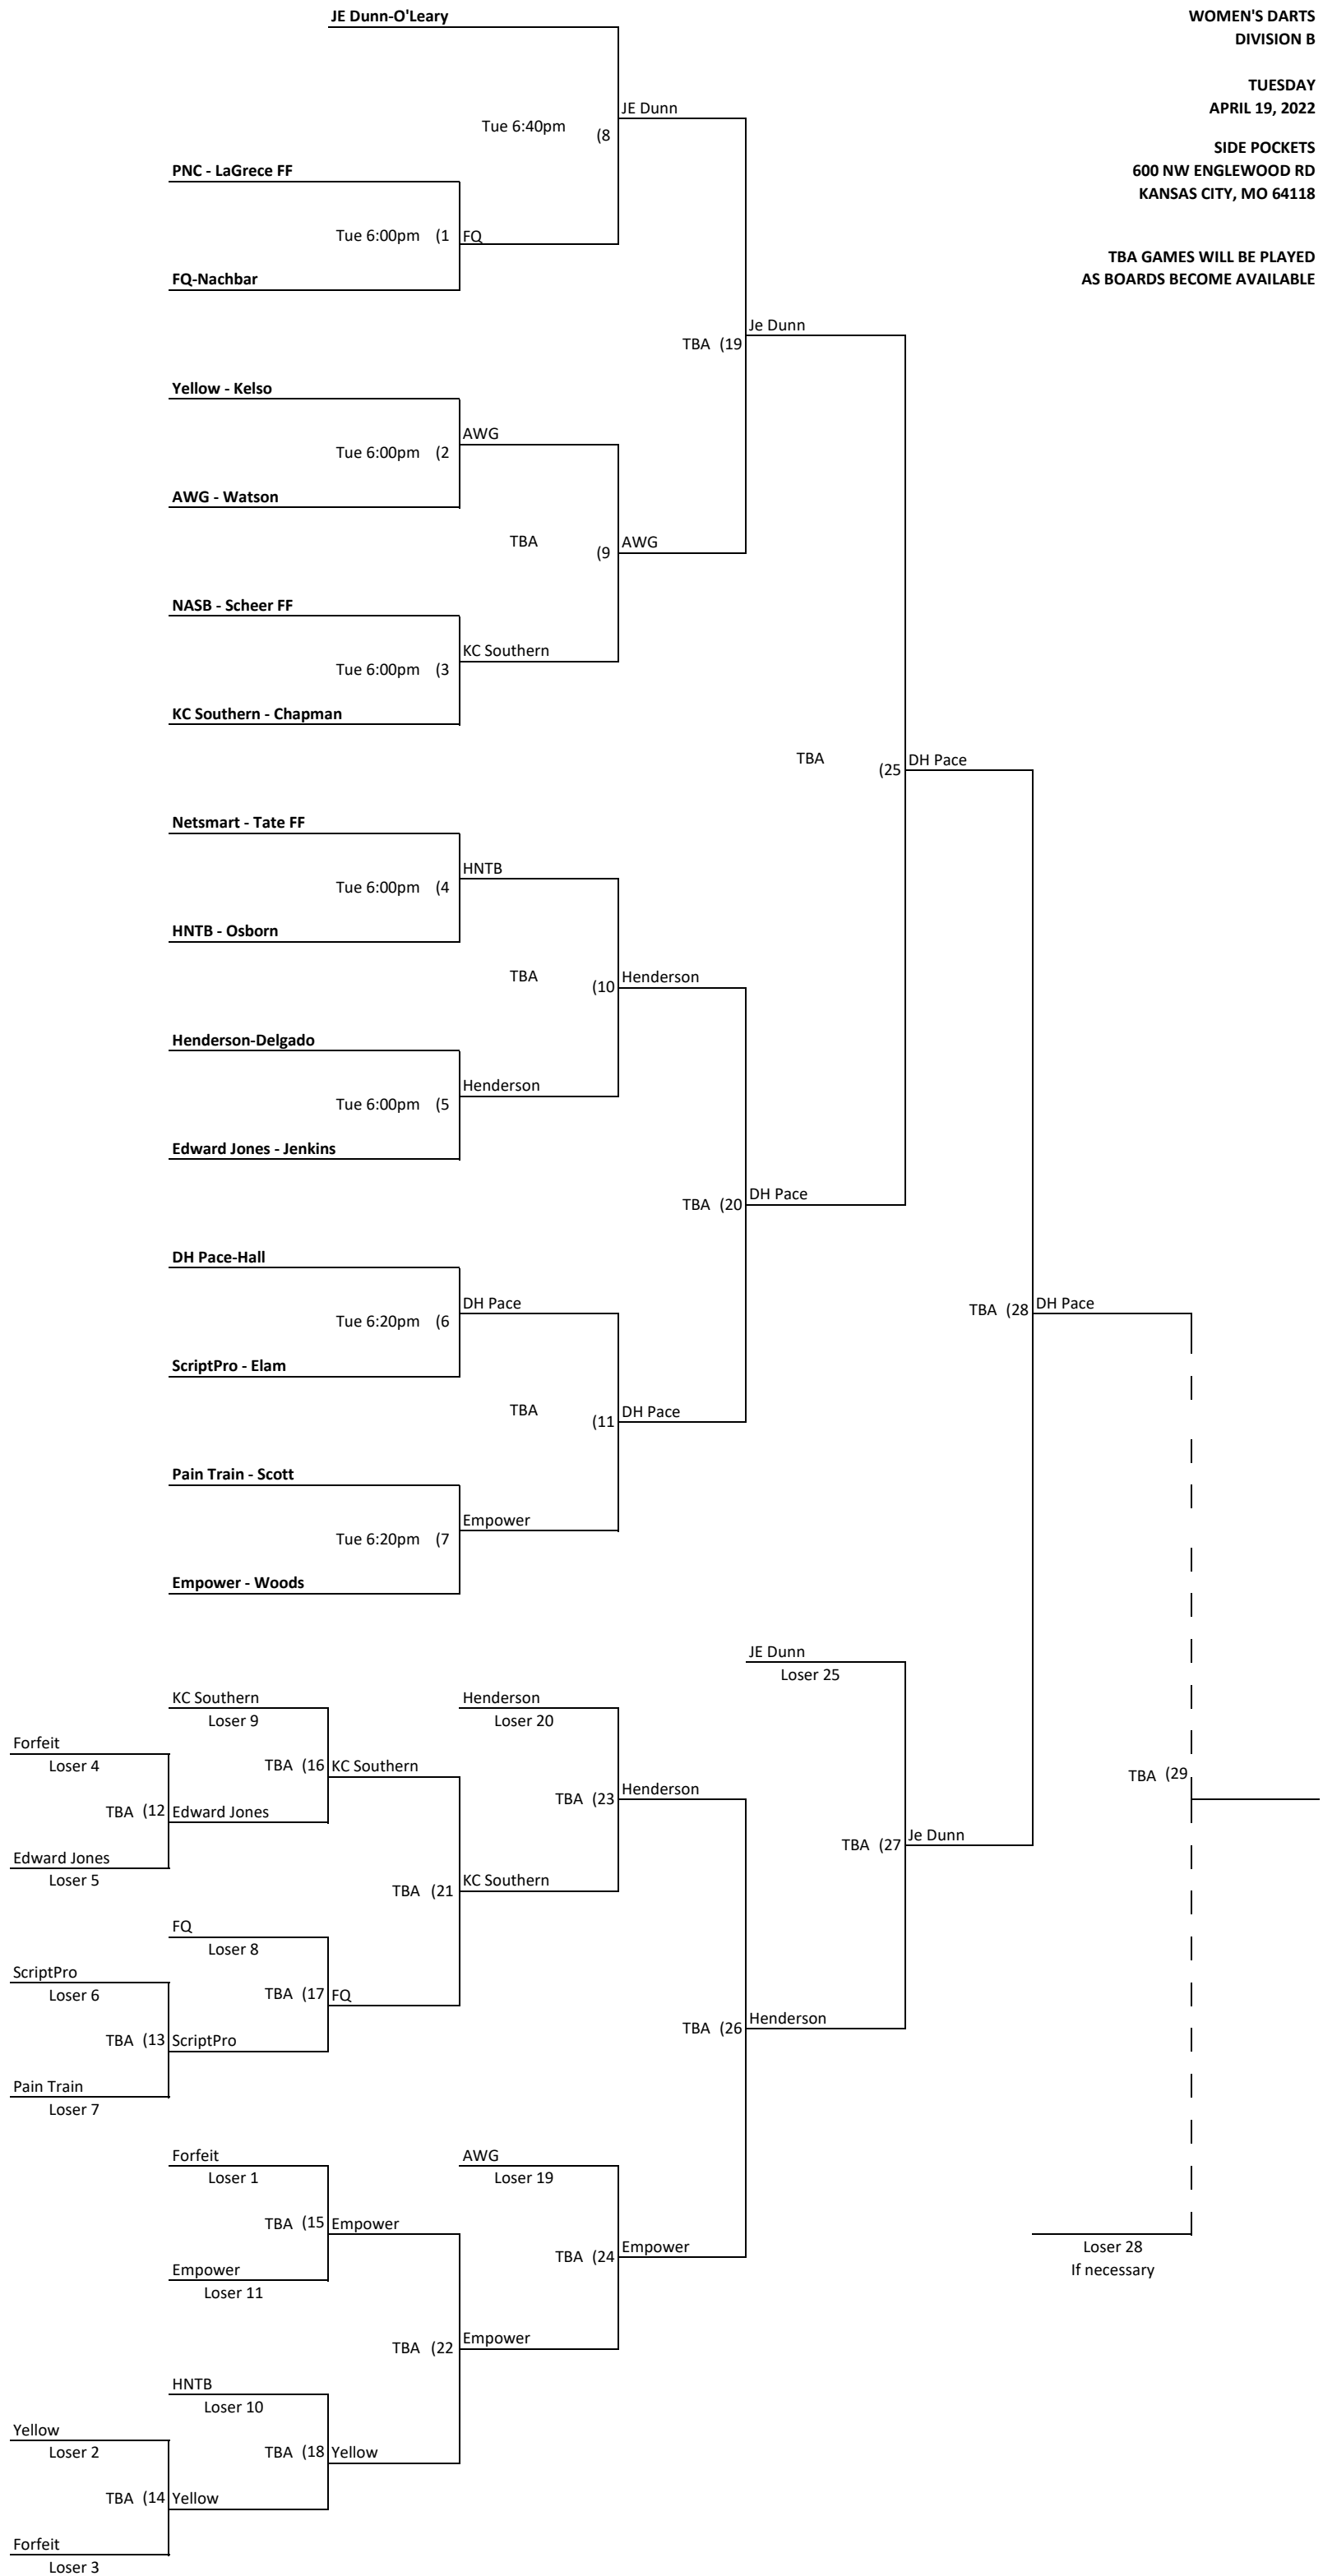

KANSAS CITY CORPORATE CHALLENGE
WOMEN'S DARTS
DIVISION B

TUESDAY
APRIL 19, 2022

SIDE POCKETS
600 NW ENGLEWOOD RD
KANSAS CITY, MO 64118

TBA GAMES WILL BE PLAYED
AS BOARDS BECOME AVAILABLE