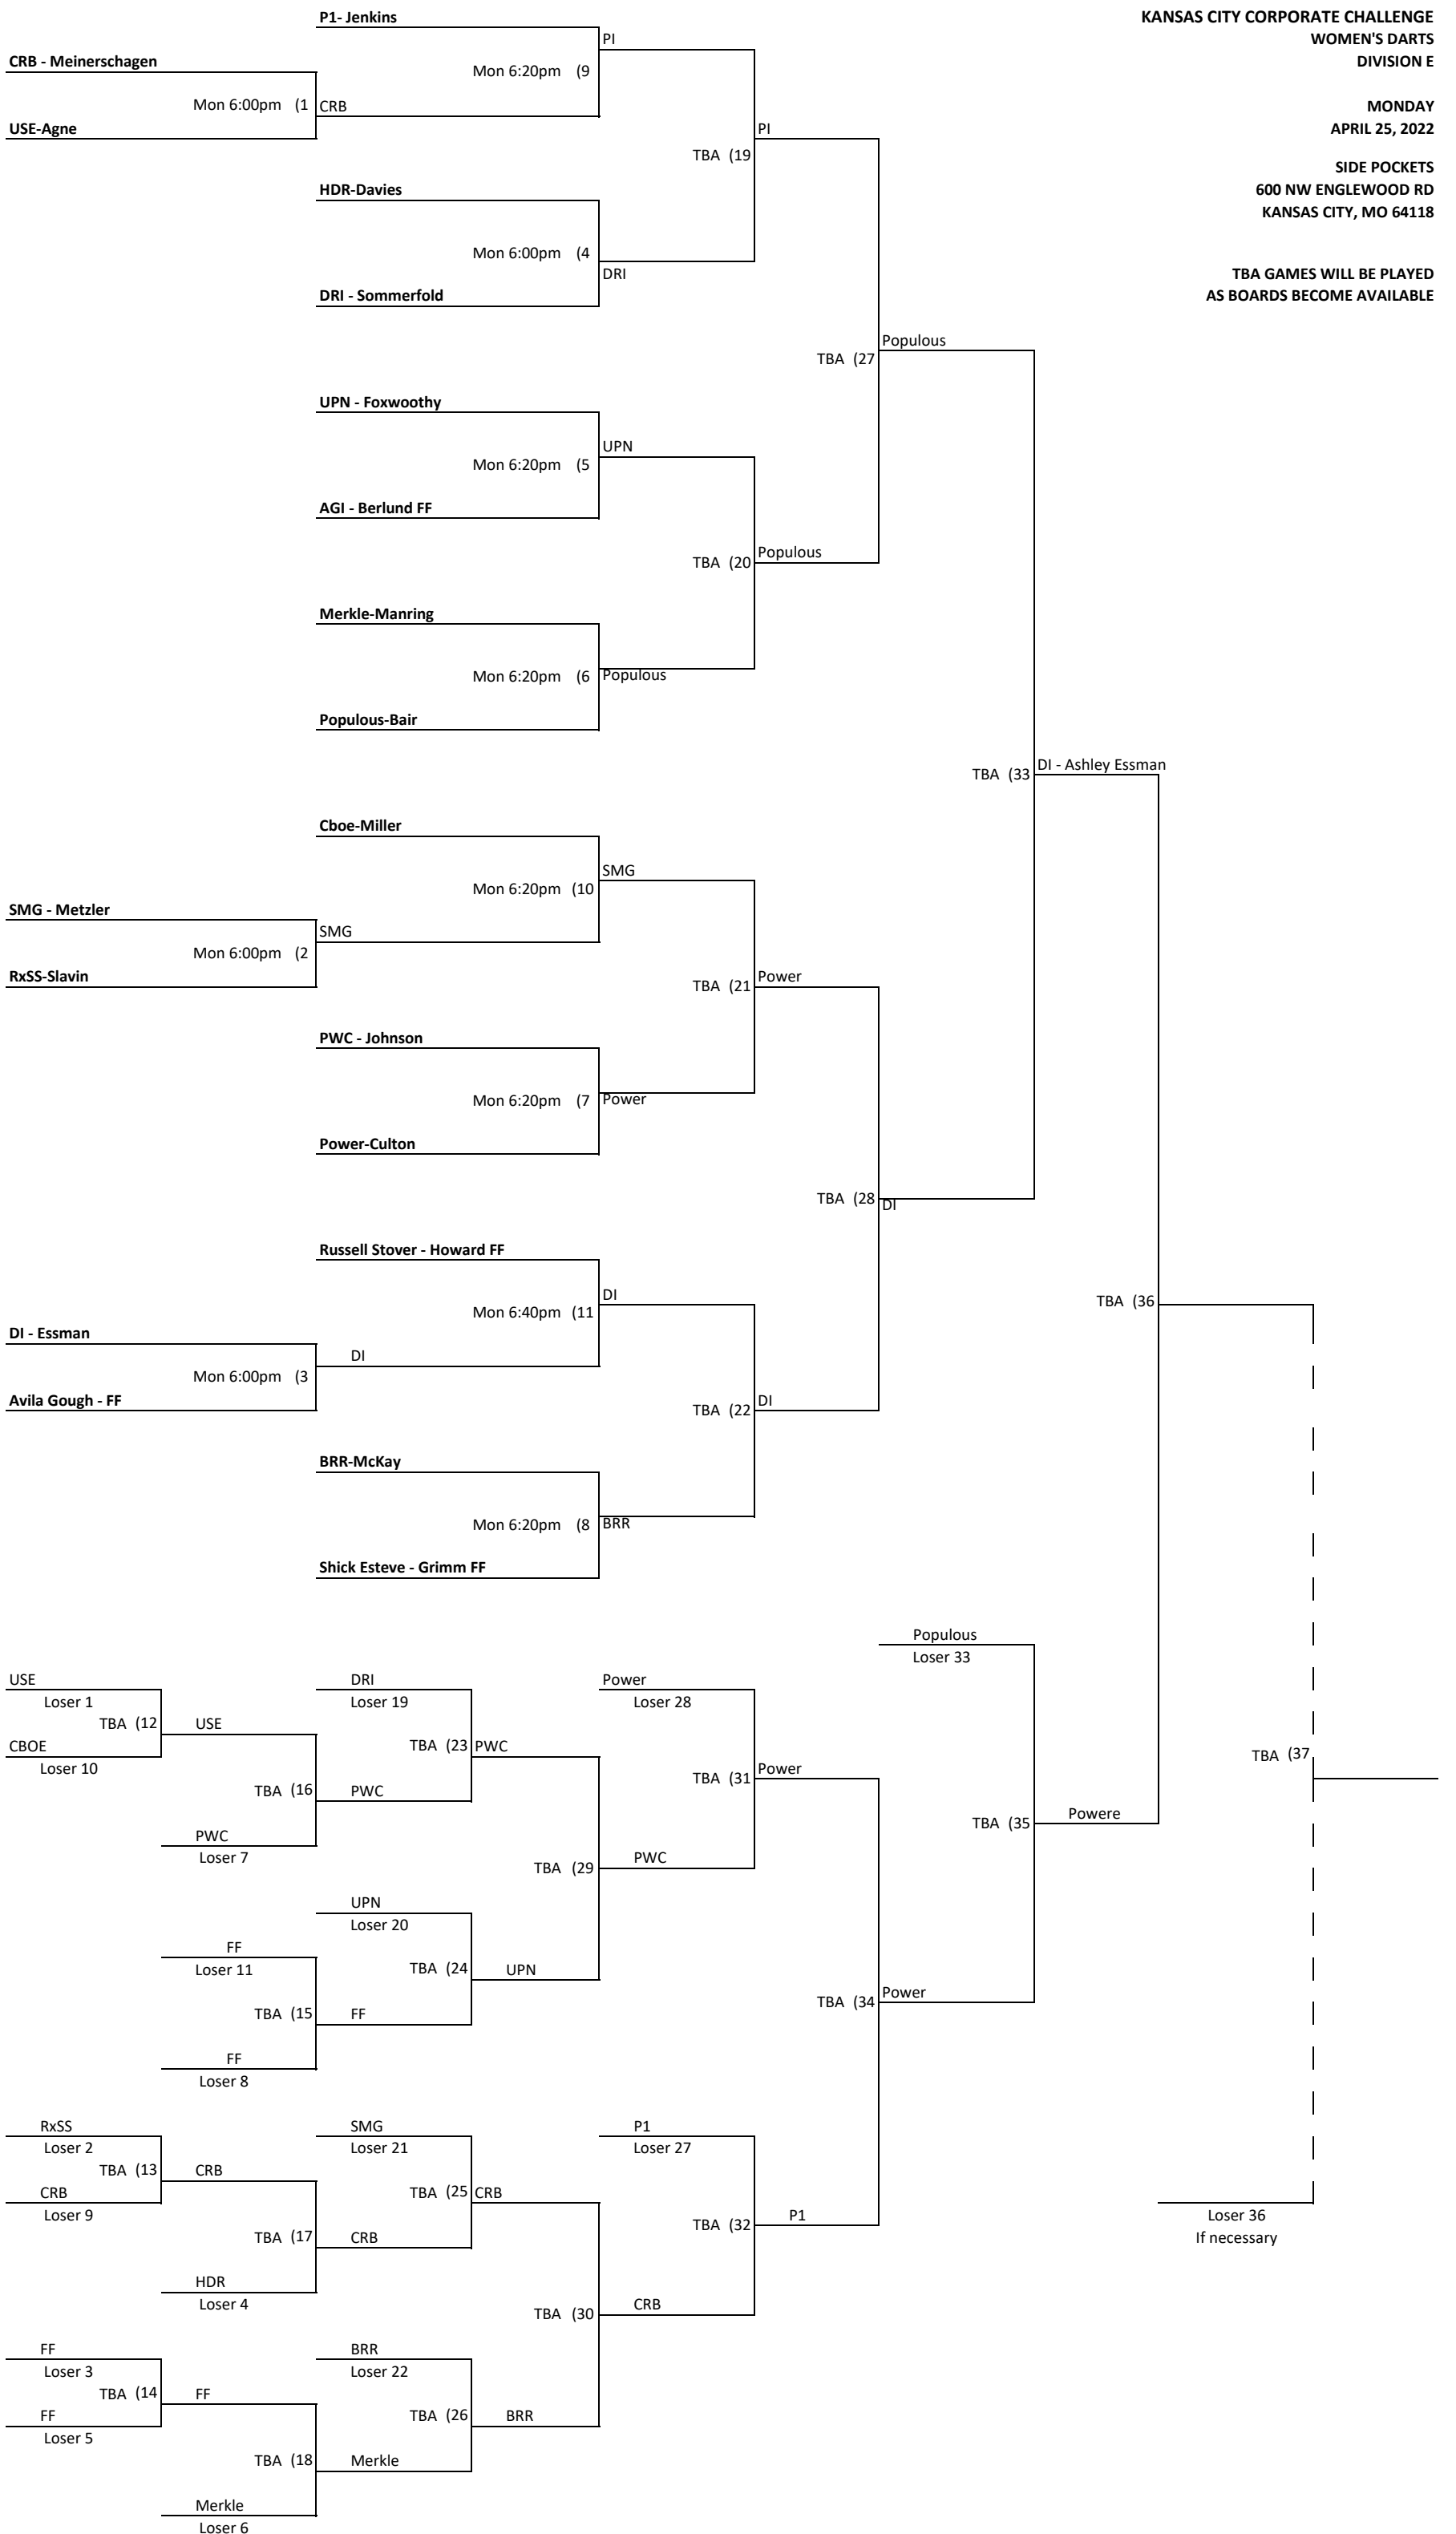

**KANSAS CITY CORPORATE CHALLENGE
WOMEN'S DARTS
DIVISION E**

**MONDAY
APRIL 25, 2022**

**SIDE POCKETS
600 NW ENGLEWOOD RD
KANSAS CITY, MO 64118**

**TBA GAMES WILL BE PLAYED
AS BOARDS BECOME AVAILABLE**