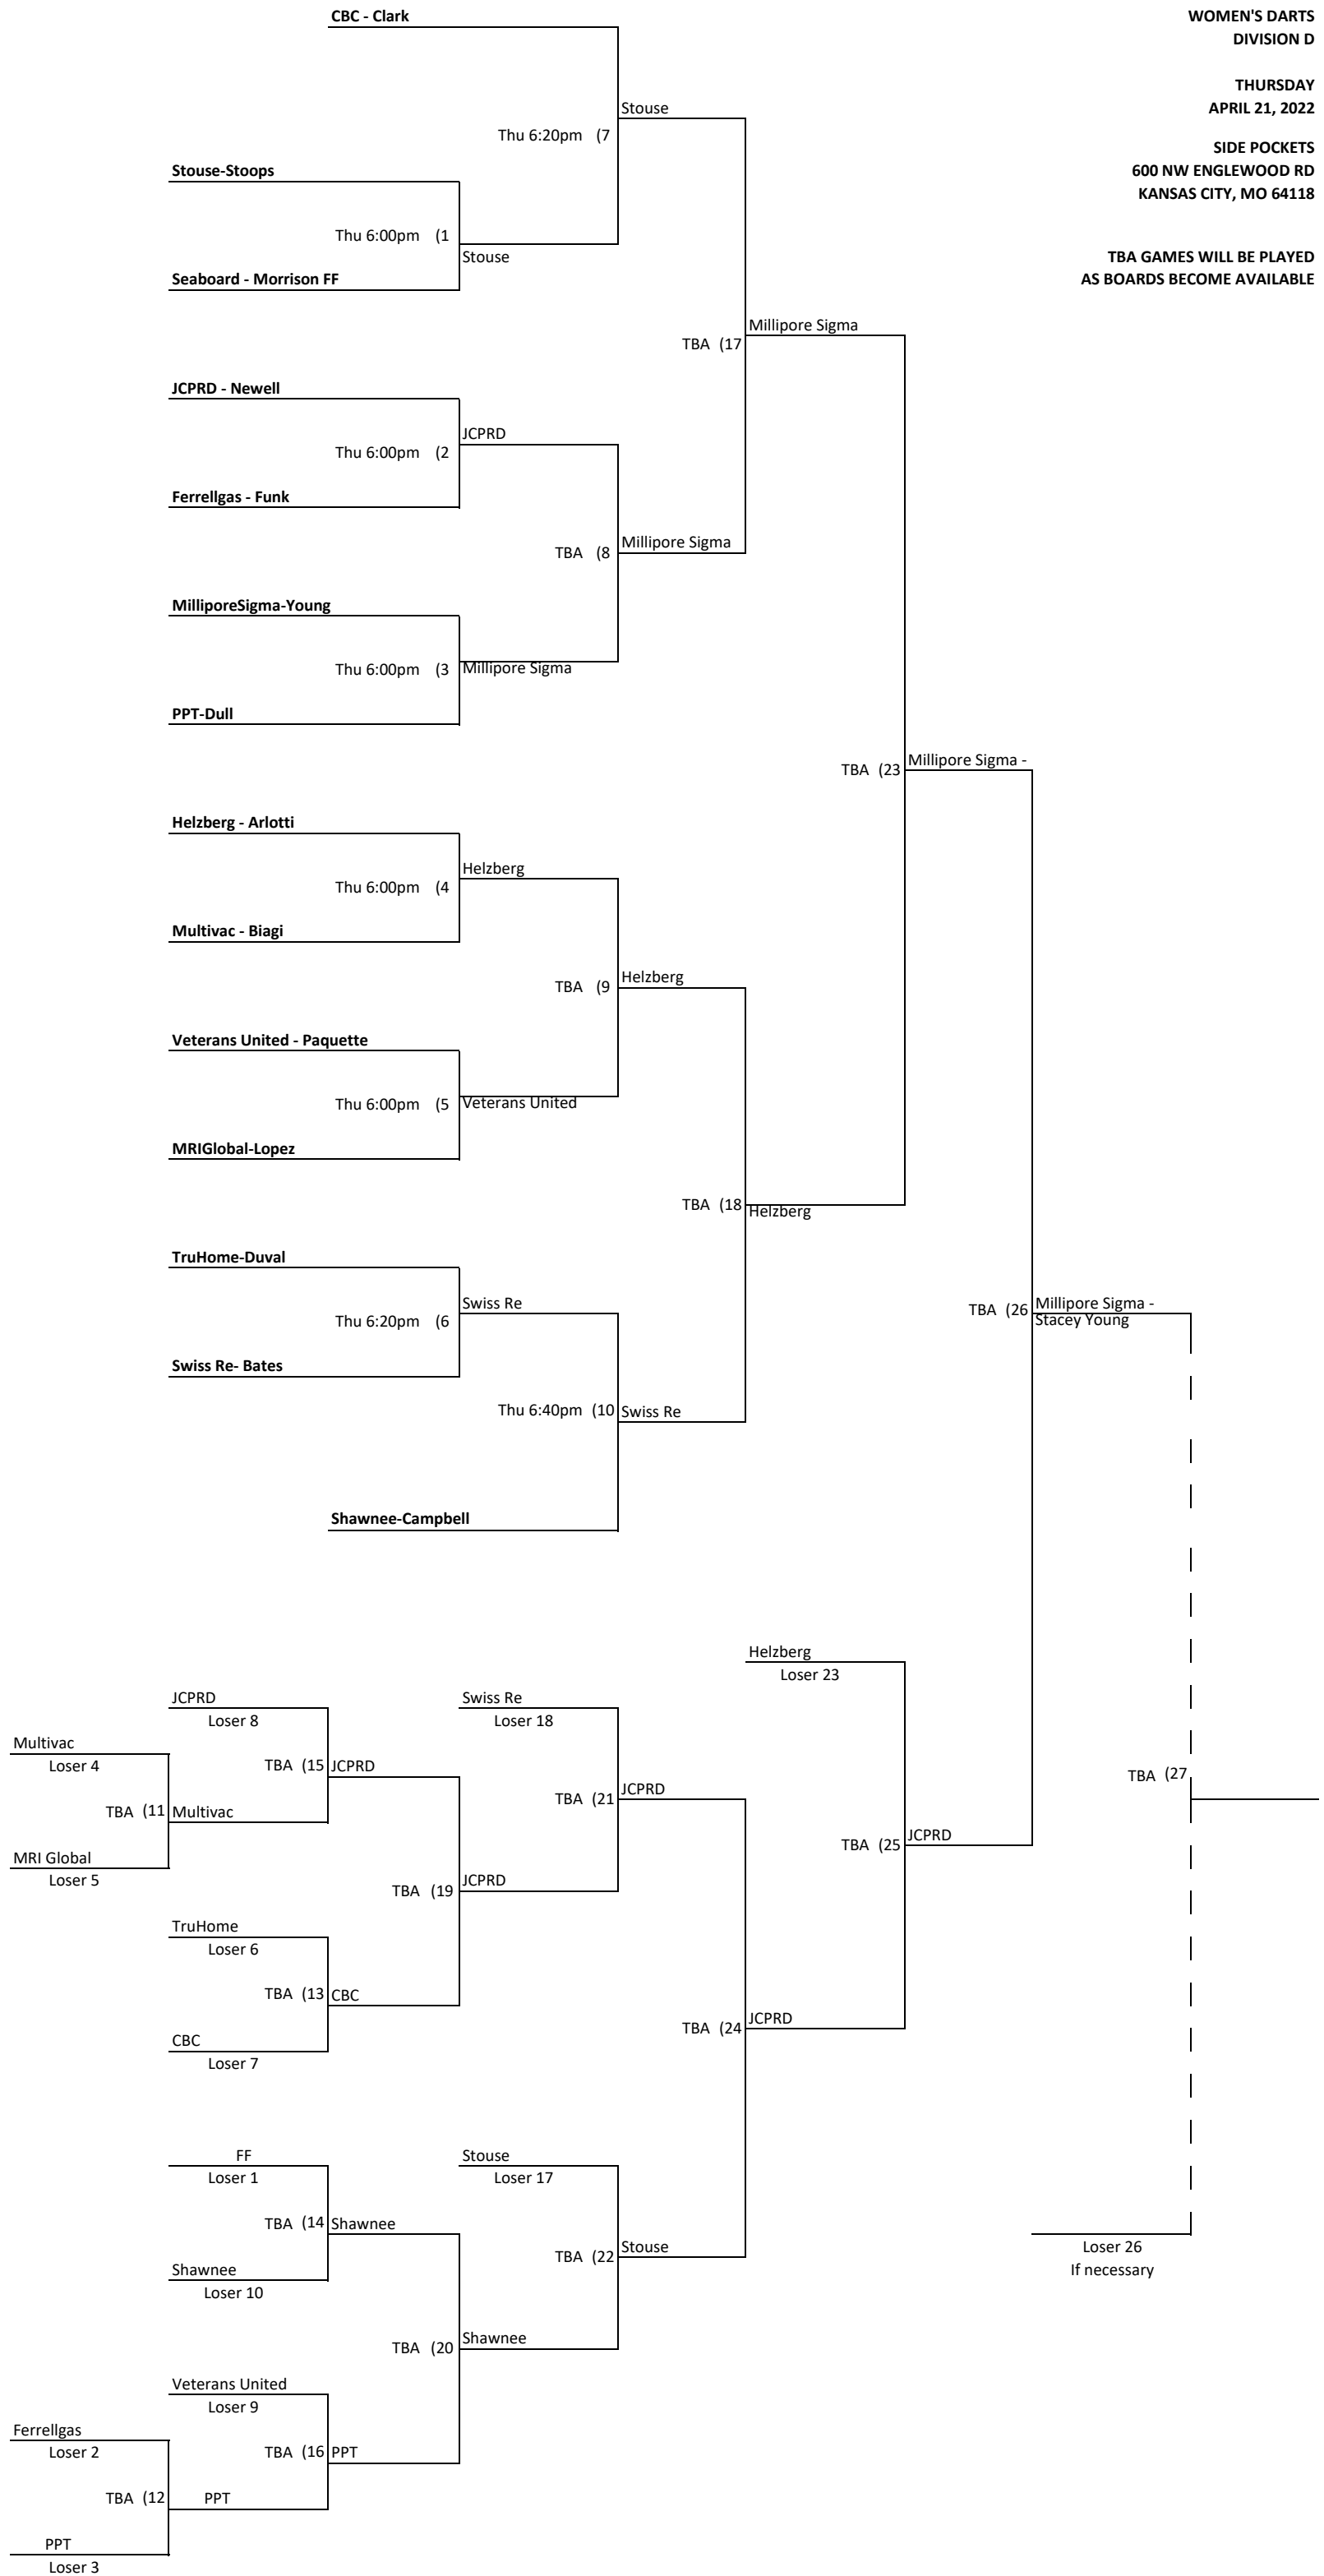

**KANSAS CITY CORPORATE CHALLENGE
WOMEN'S DARTS
DIVISION D**

**THURSDAY
APRIL 21, 2022**

**SIDE POCKETS
600 NW ENGLEWOOD RD
KANSAS CITY, MO 64118**

**TBA GAMES WILL BE PLAYED
AS BOARDS BECOME AVAILABLE**