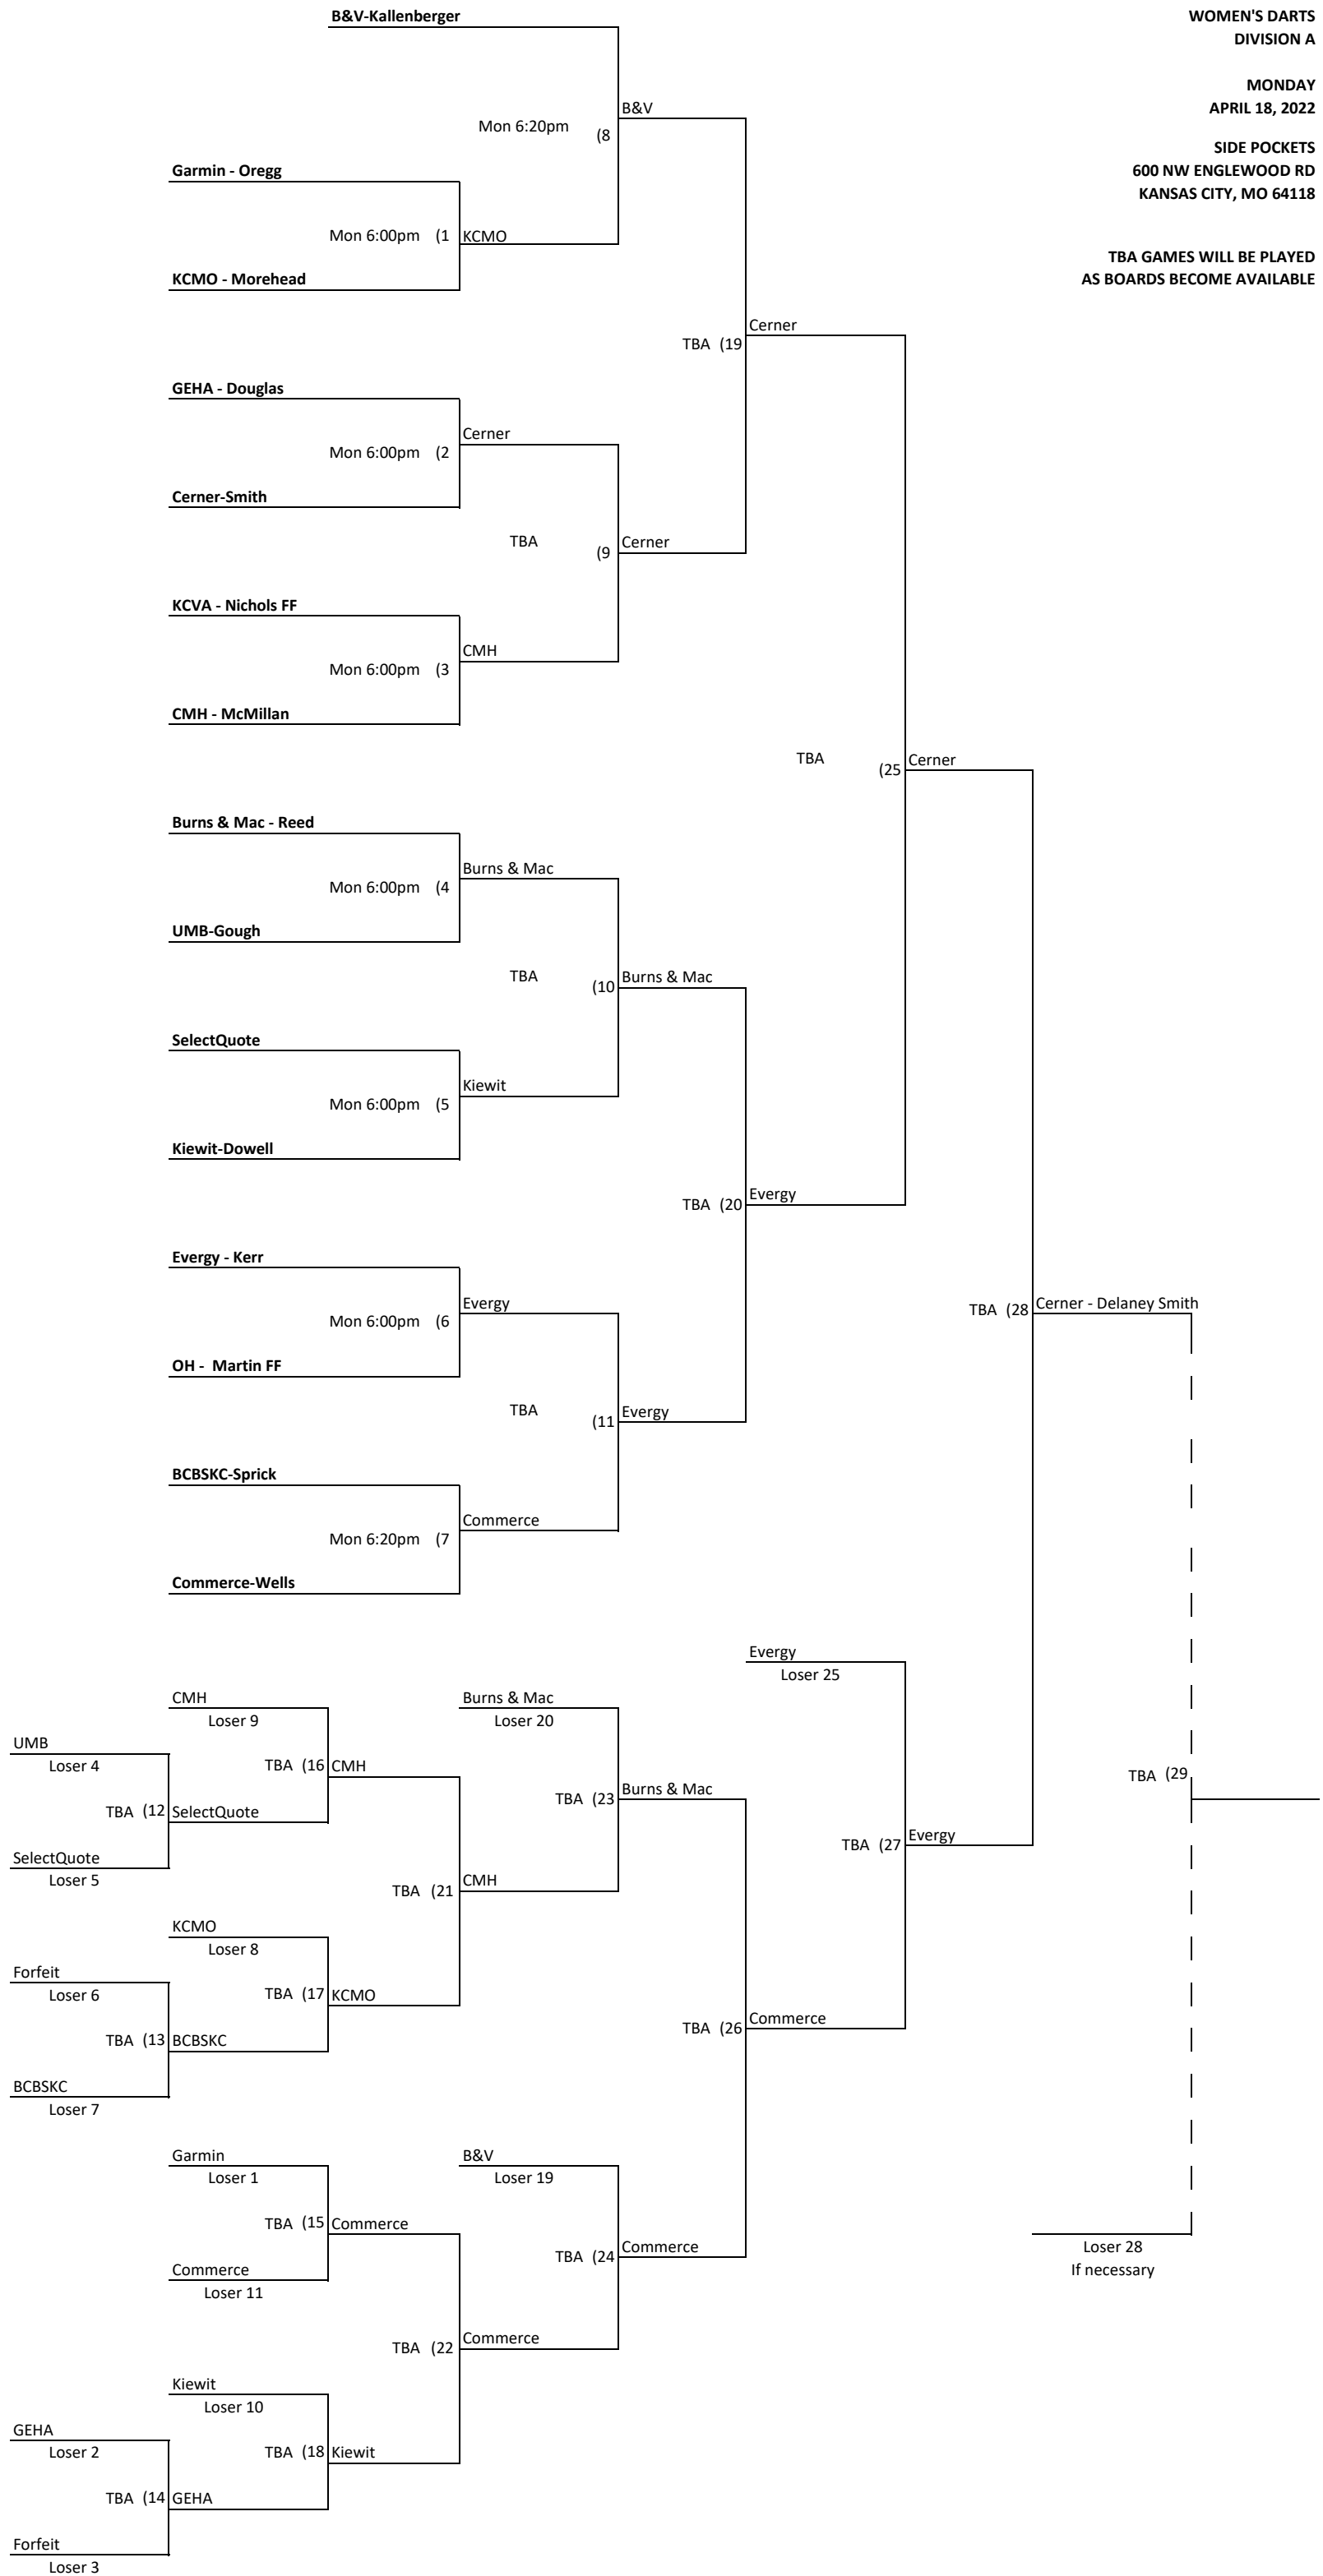

**KANSAS CITY CORPORATE CHALLENGE  
WOMEN'S DARTS  
DIVISION A**

**MONDAY  
APRIL 18, 2022**

**SIDE POCKETS  
600 NW ENGLEWOOD RD  
KANSAS CITY, MO 64118**

**TBA GAMES WILL BE PLAYED  
AS BOARDS BECOME AVAILABLE**