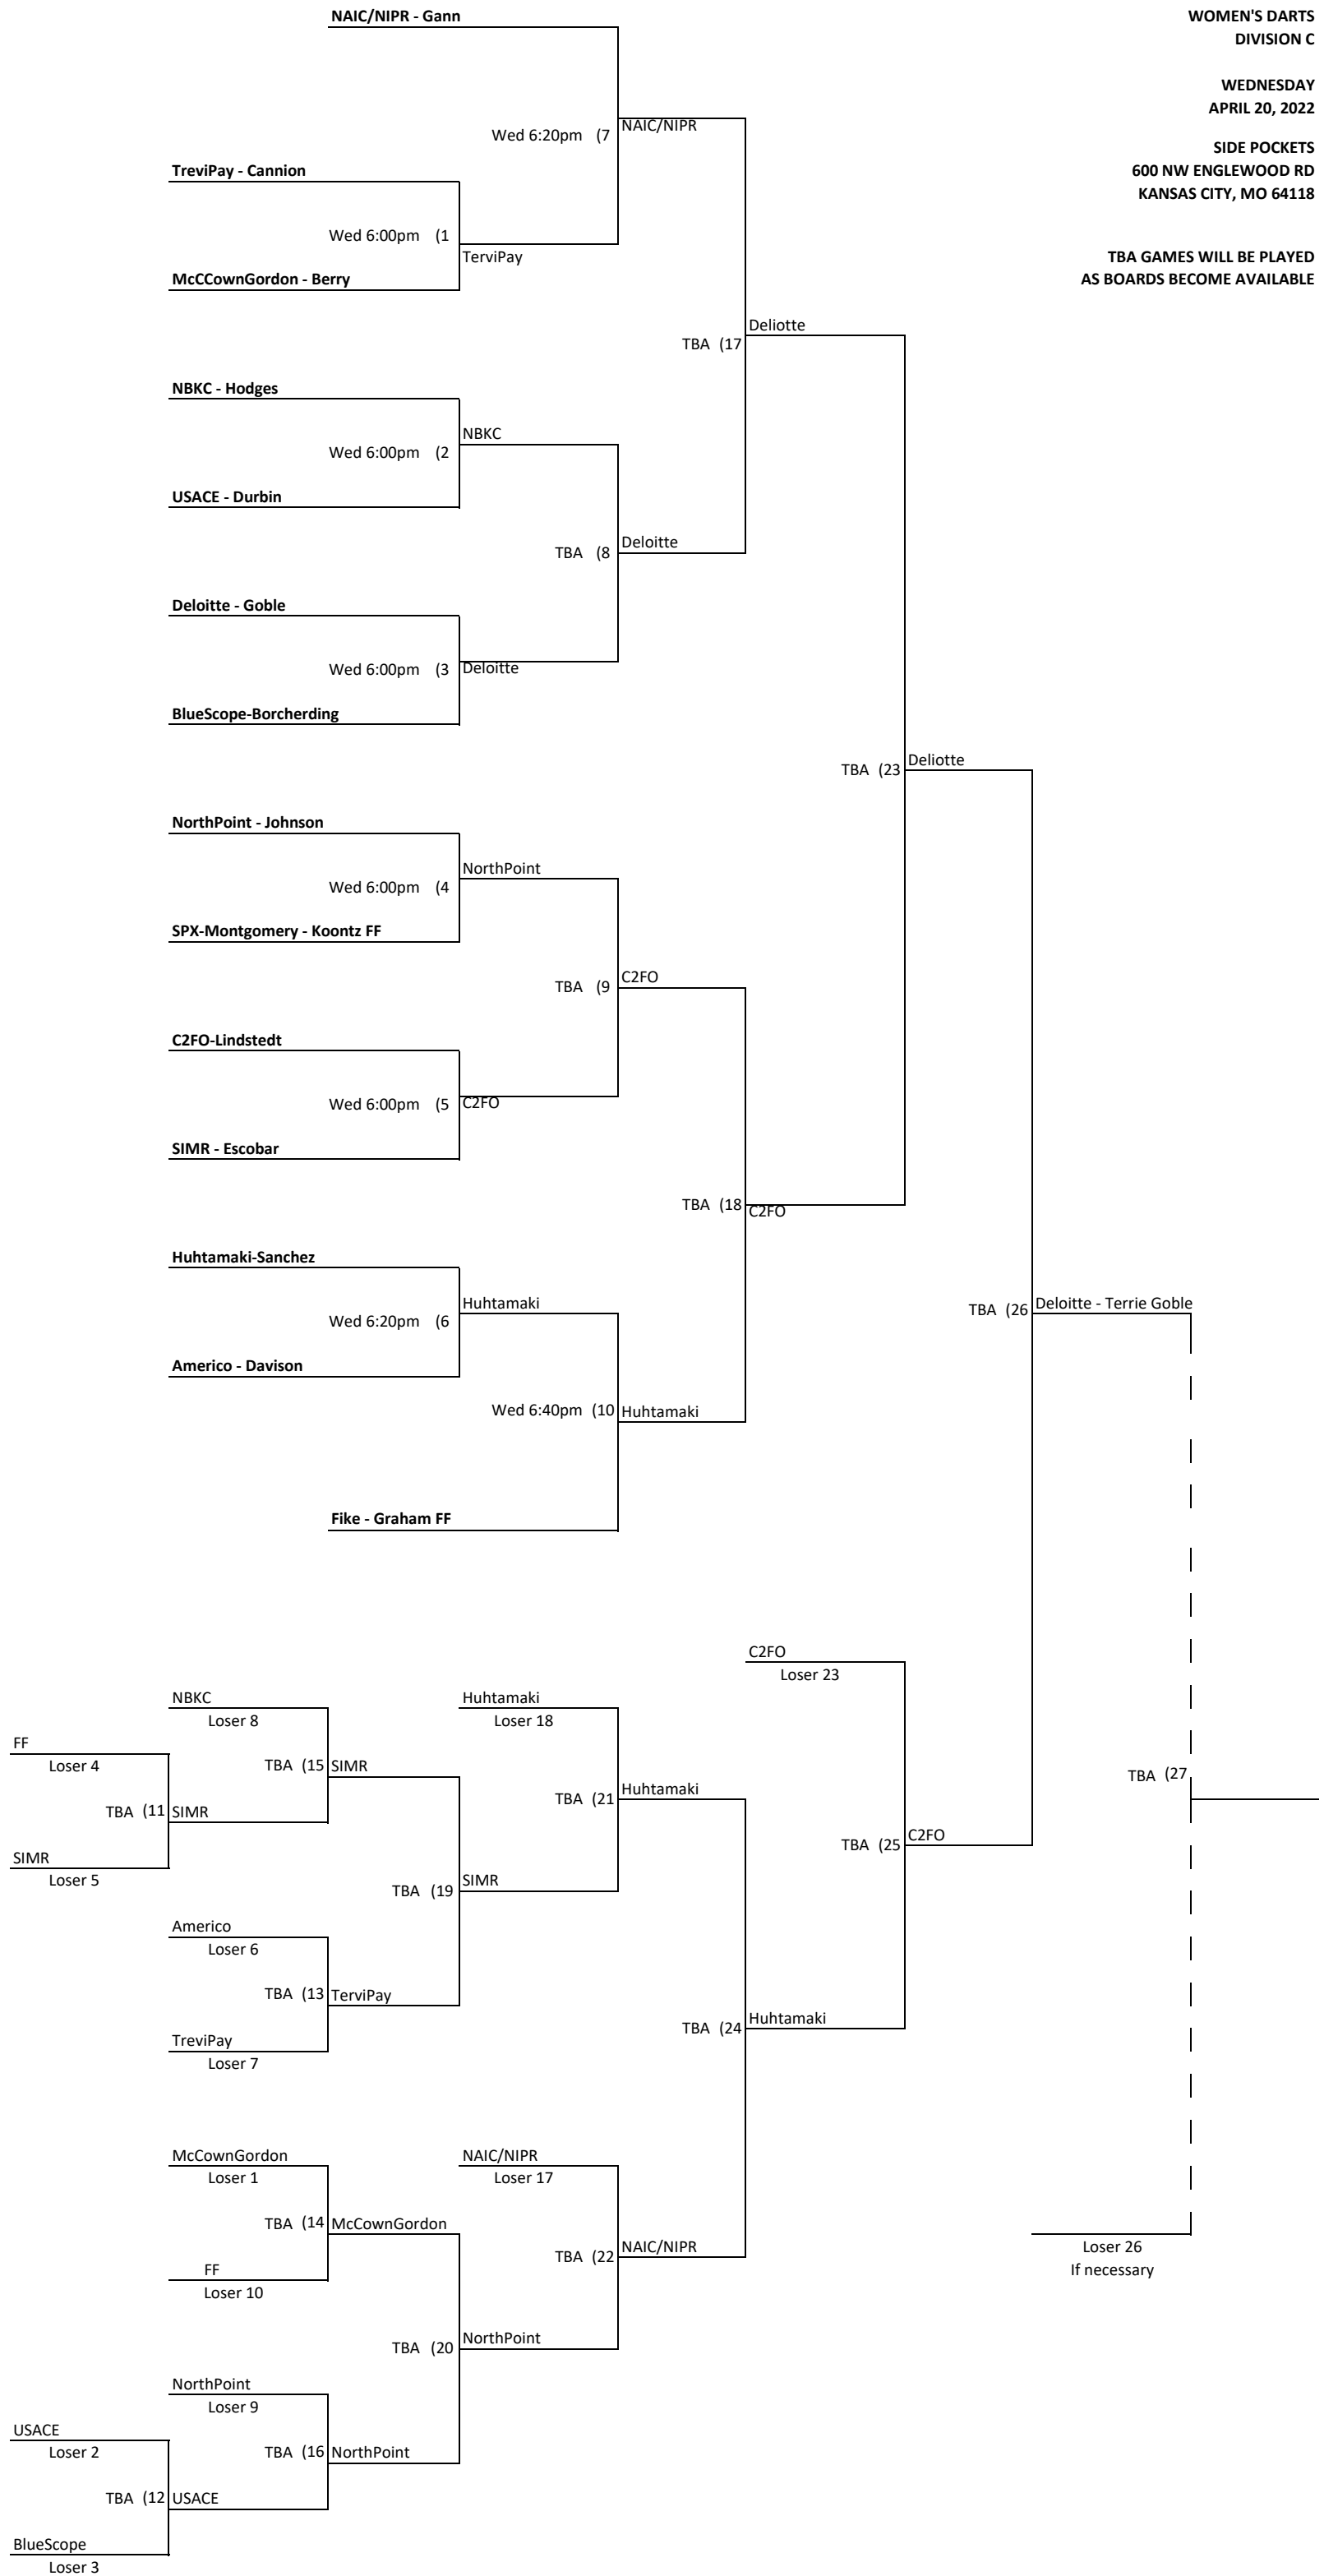

KANSAS CITY CORPORATE CHALLENGE
WOMEN'S DARTS
DIVISION C

WEDNESDAY
APRIL 20, 2022

SIDE POCKETS
600 NW ENGLEWOOD RD
KANSAS CITY, MO 64118

TBA GAMES WILL BE PLAYED
AS BOARDS BECOME AVAILABLE