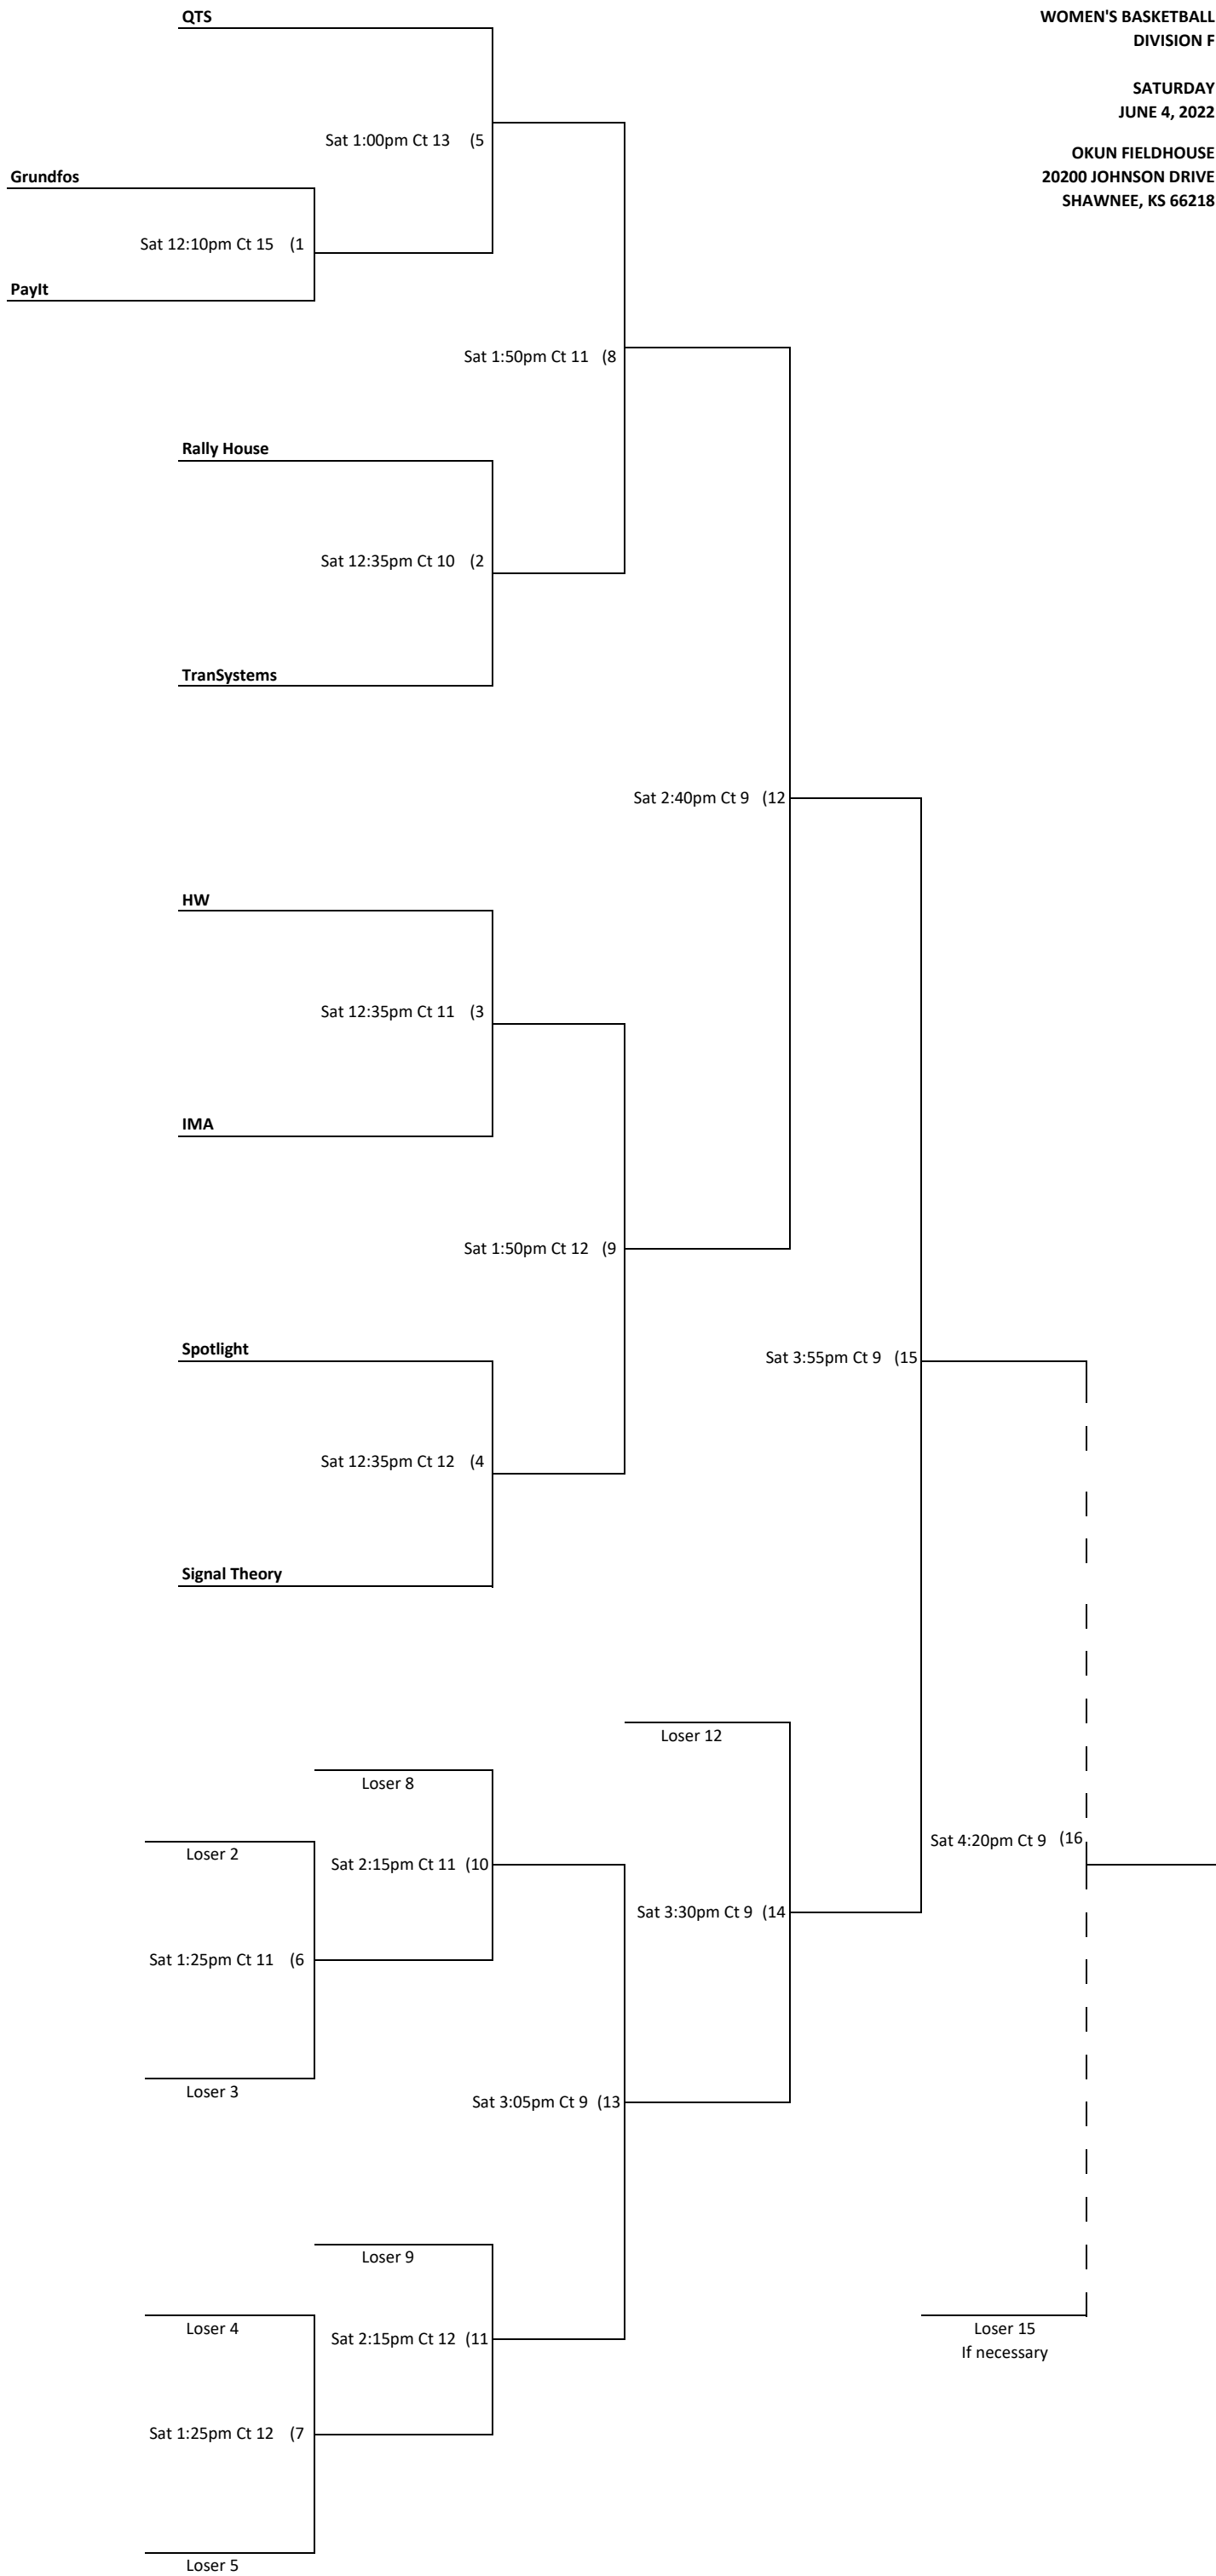

KANSAS CITY CORPORATE CHALLENGE
WOMEN'S BASKETBALL
DIVISION F

SATURDAY
JUNE 4, 2022

OKUN FIELDHOUSE
20200 JOHNSON DRIVE
SHAWNEE, KS 66218