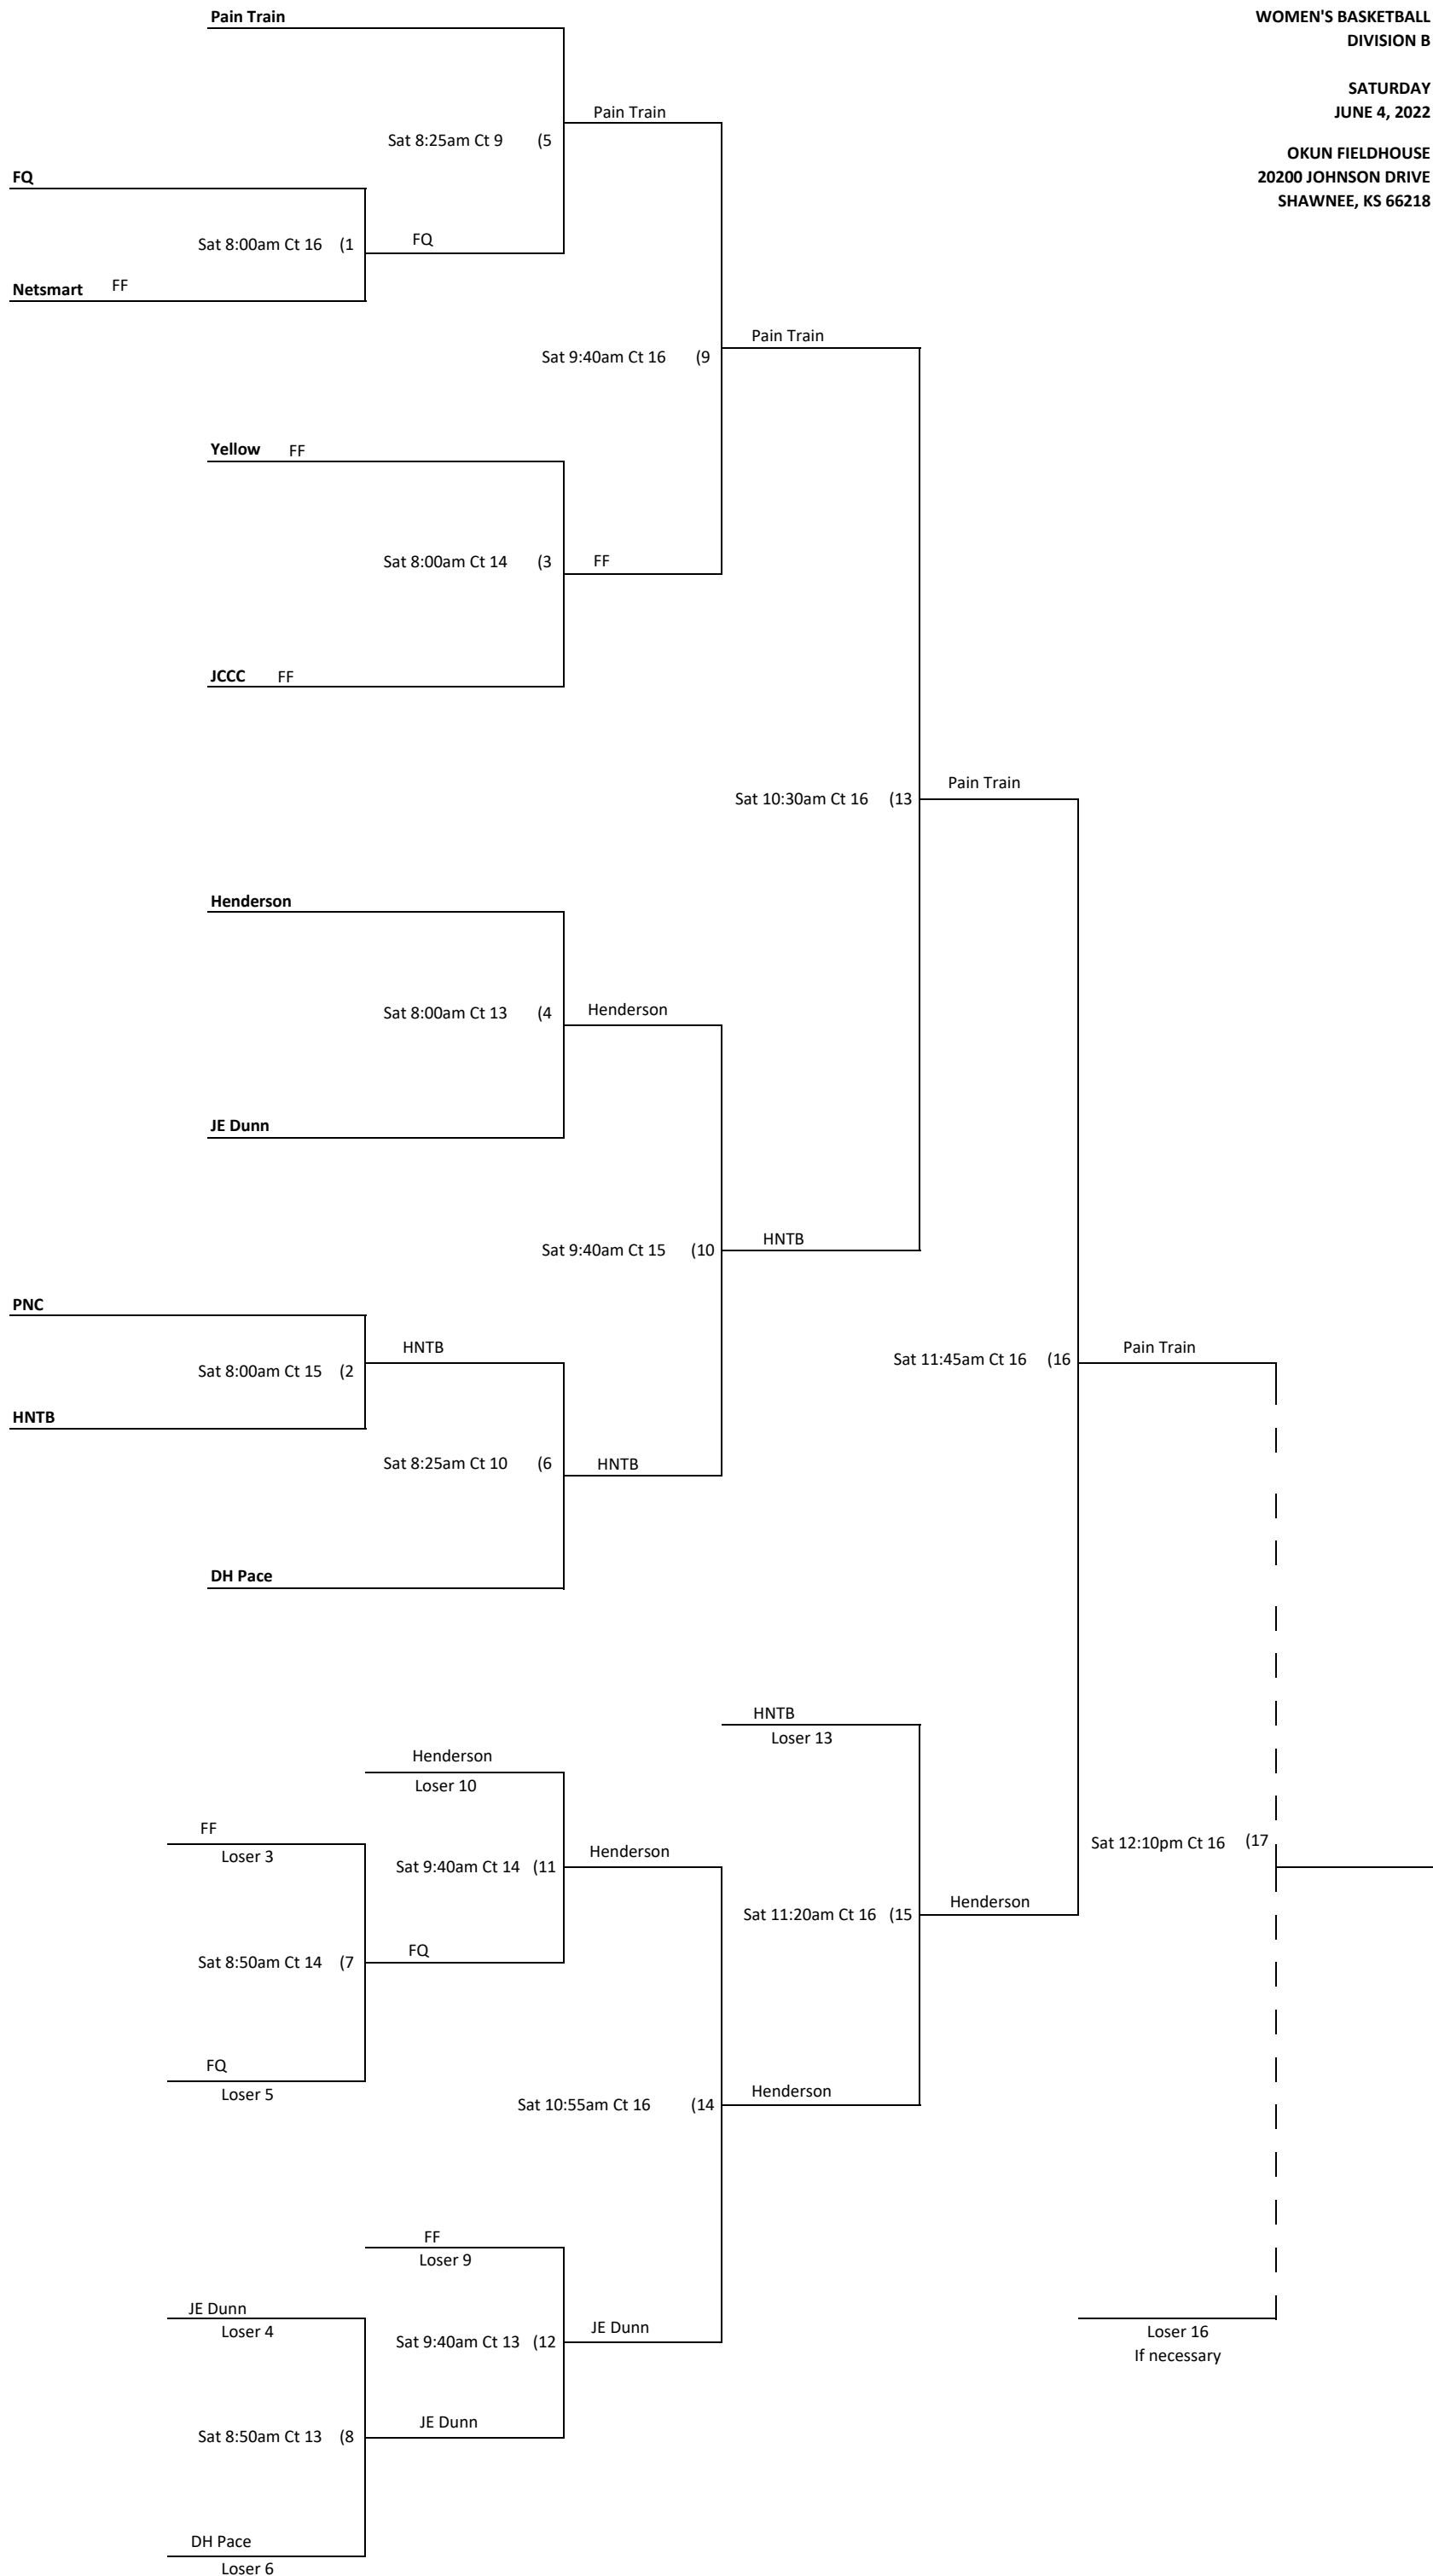

KANSAS CITY CORPORATE CHALLENGE  
WOMEN'S BASKETBALL  
DIVISION A

SATURDAY  
JUNE 4, 2022

OKUN FIELDHOUSE  
20200 JOHNSON DRIVE  
SHAWNEE, KS 66218

SATURDAY  
JUNE 4, 2022

OKUN FIELDHOUSE  
20200 JOHNSON DRIVE  
SHAWNEE, KS 66218