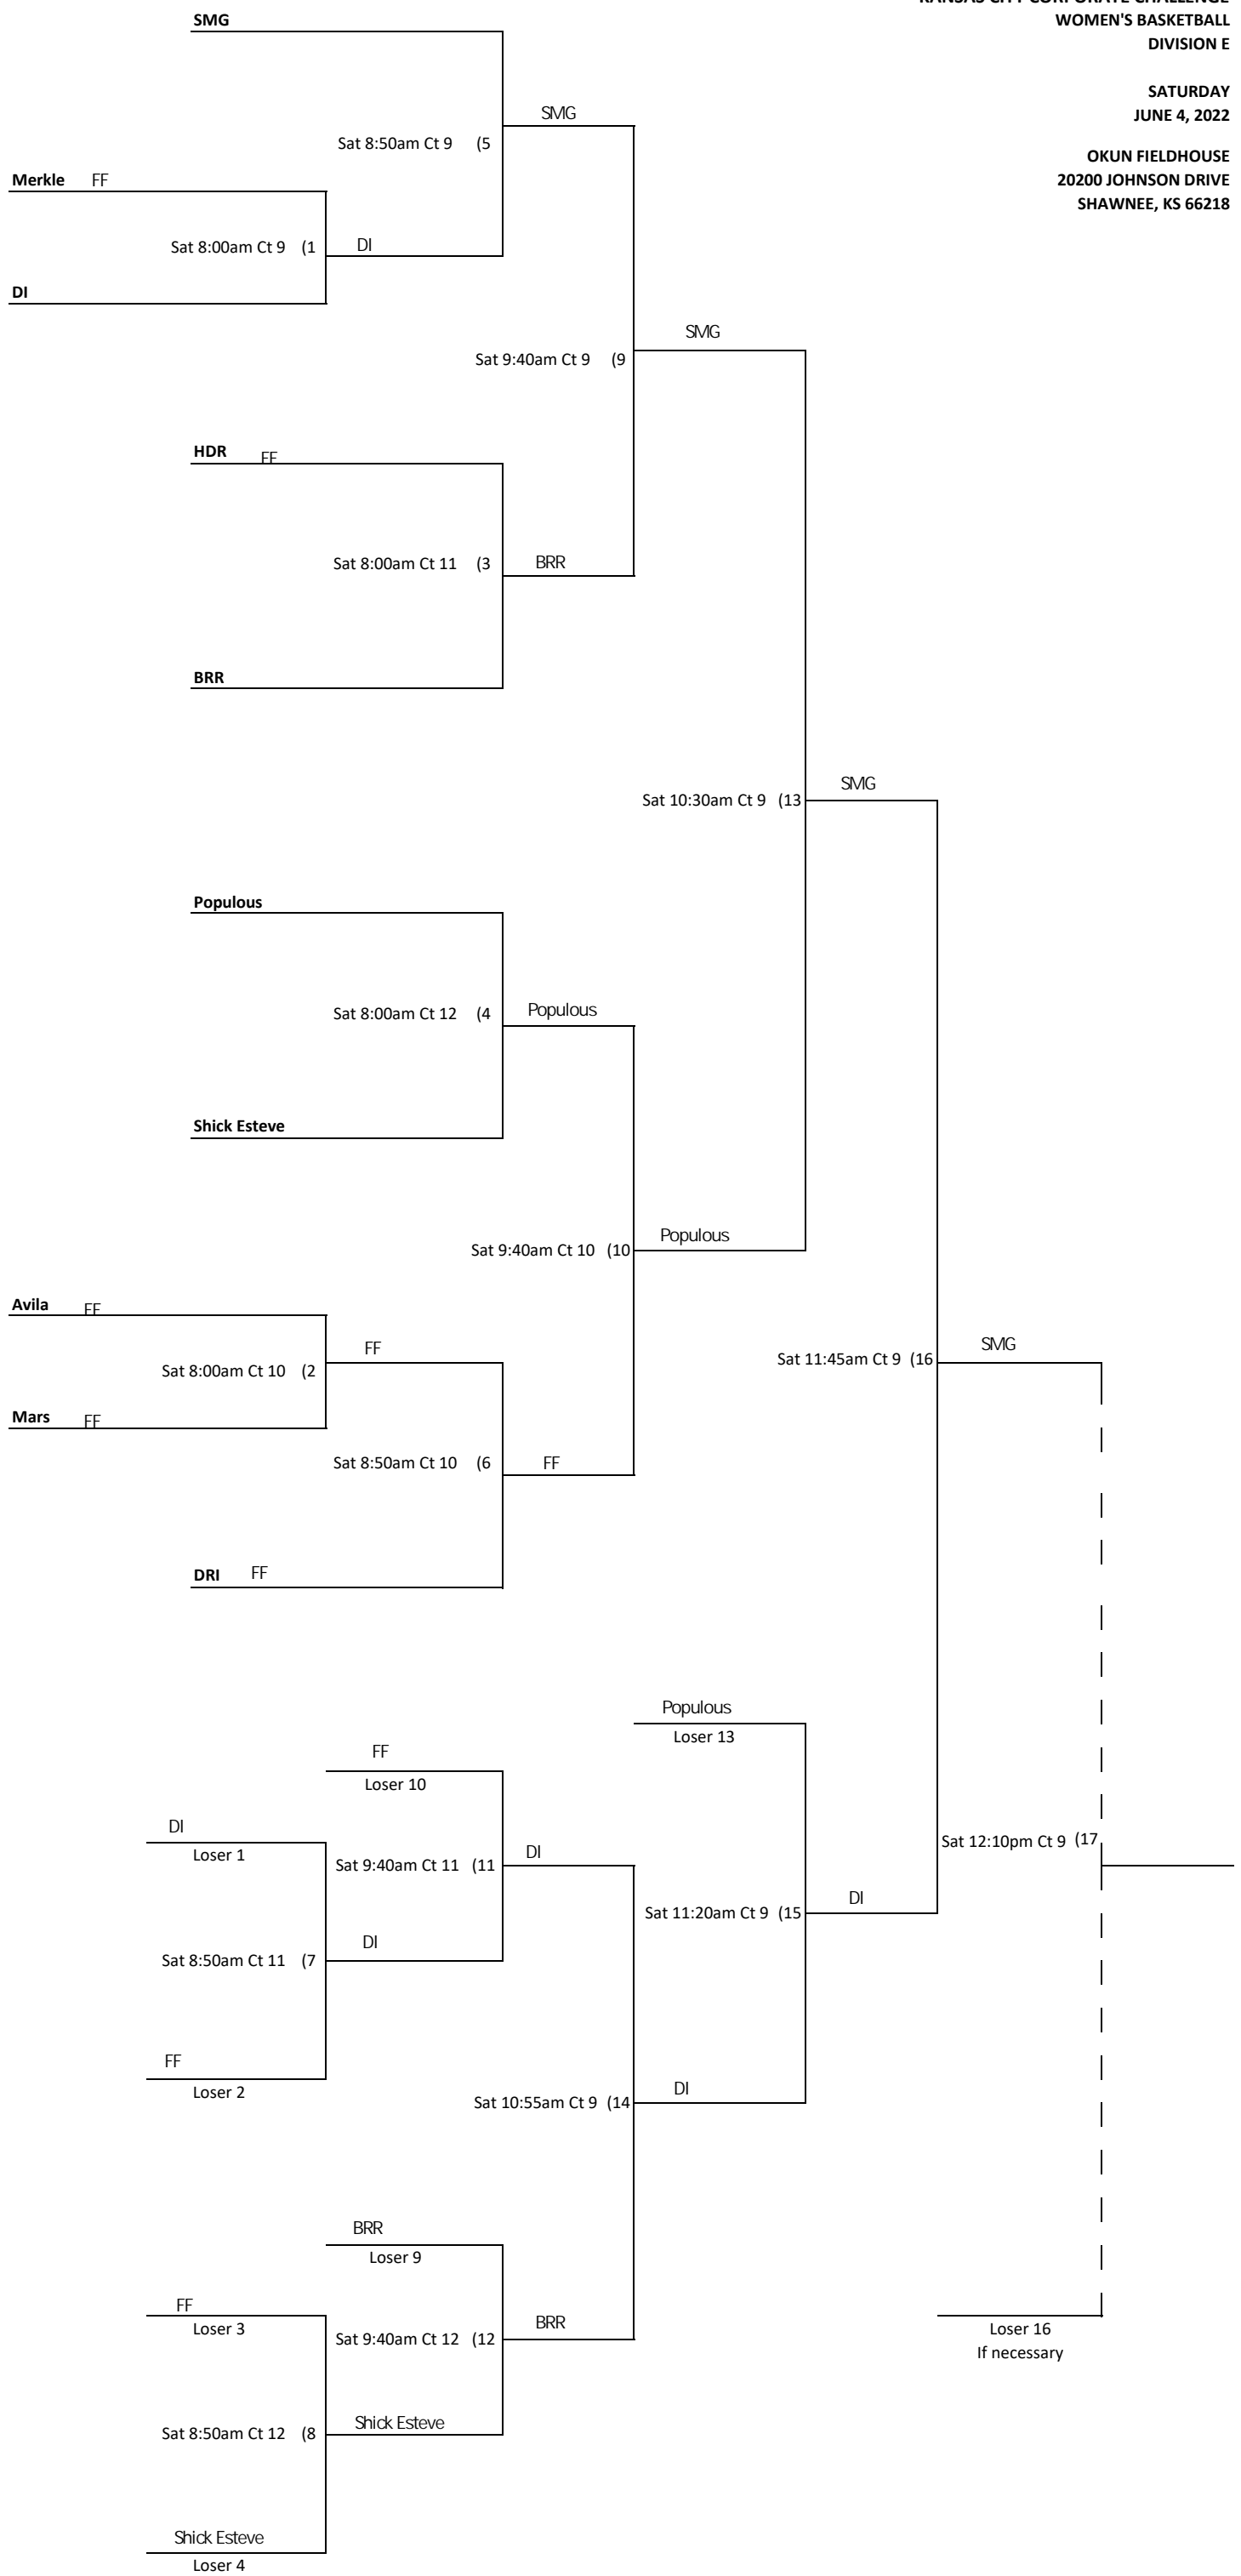

KANSAS CITY CORPORATE CHALLENGE
WOMEN'S BASKETBALL
DIVISION E

SATURDAY
JUNE 4, 2022

OKUN FIELDHOUSE
20200 JOHNSON DRIVE
SHAWNEE, KS 66218