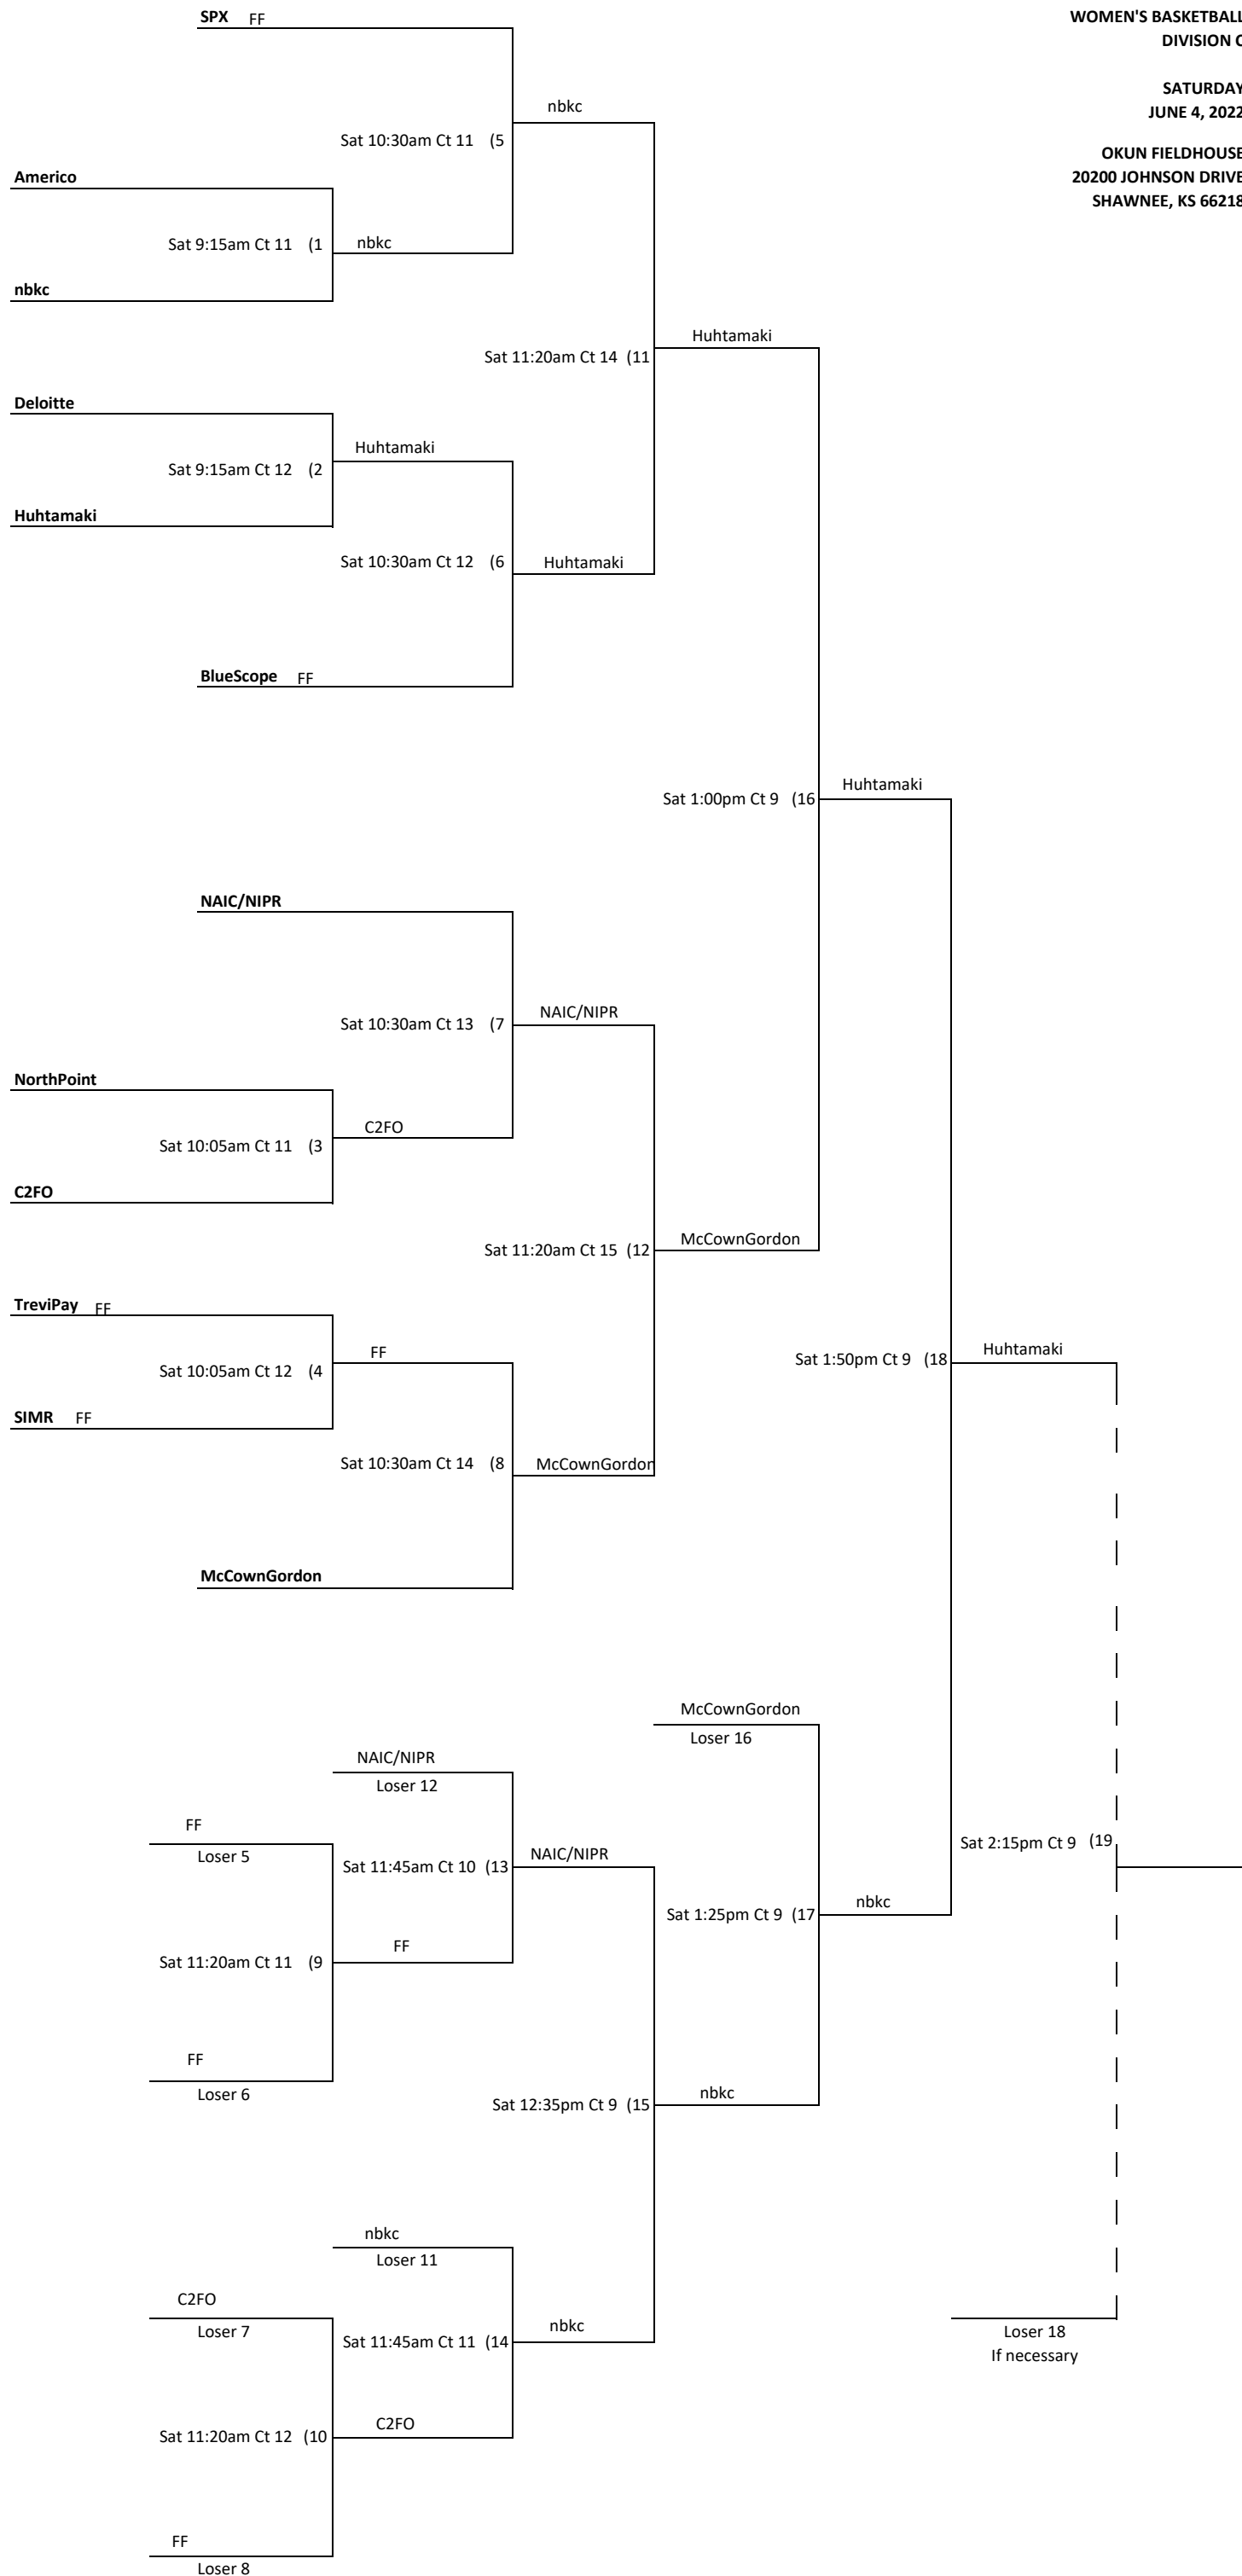

**KANSAS CITY CORPORATE CHALLENGE
WOMEN'S BASKETBALL
DIVISION C**

**SATURDAY
JUNE 4, 2022**

**OKUN FIELDHOUSE
20200 JOHNSON DRIVE
SHAWNEE, KS 66218**