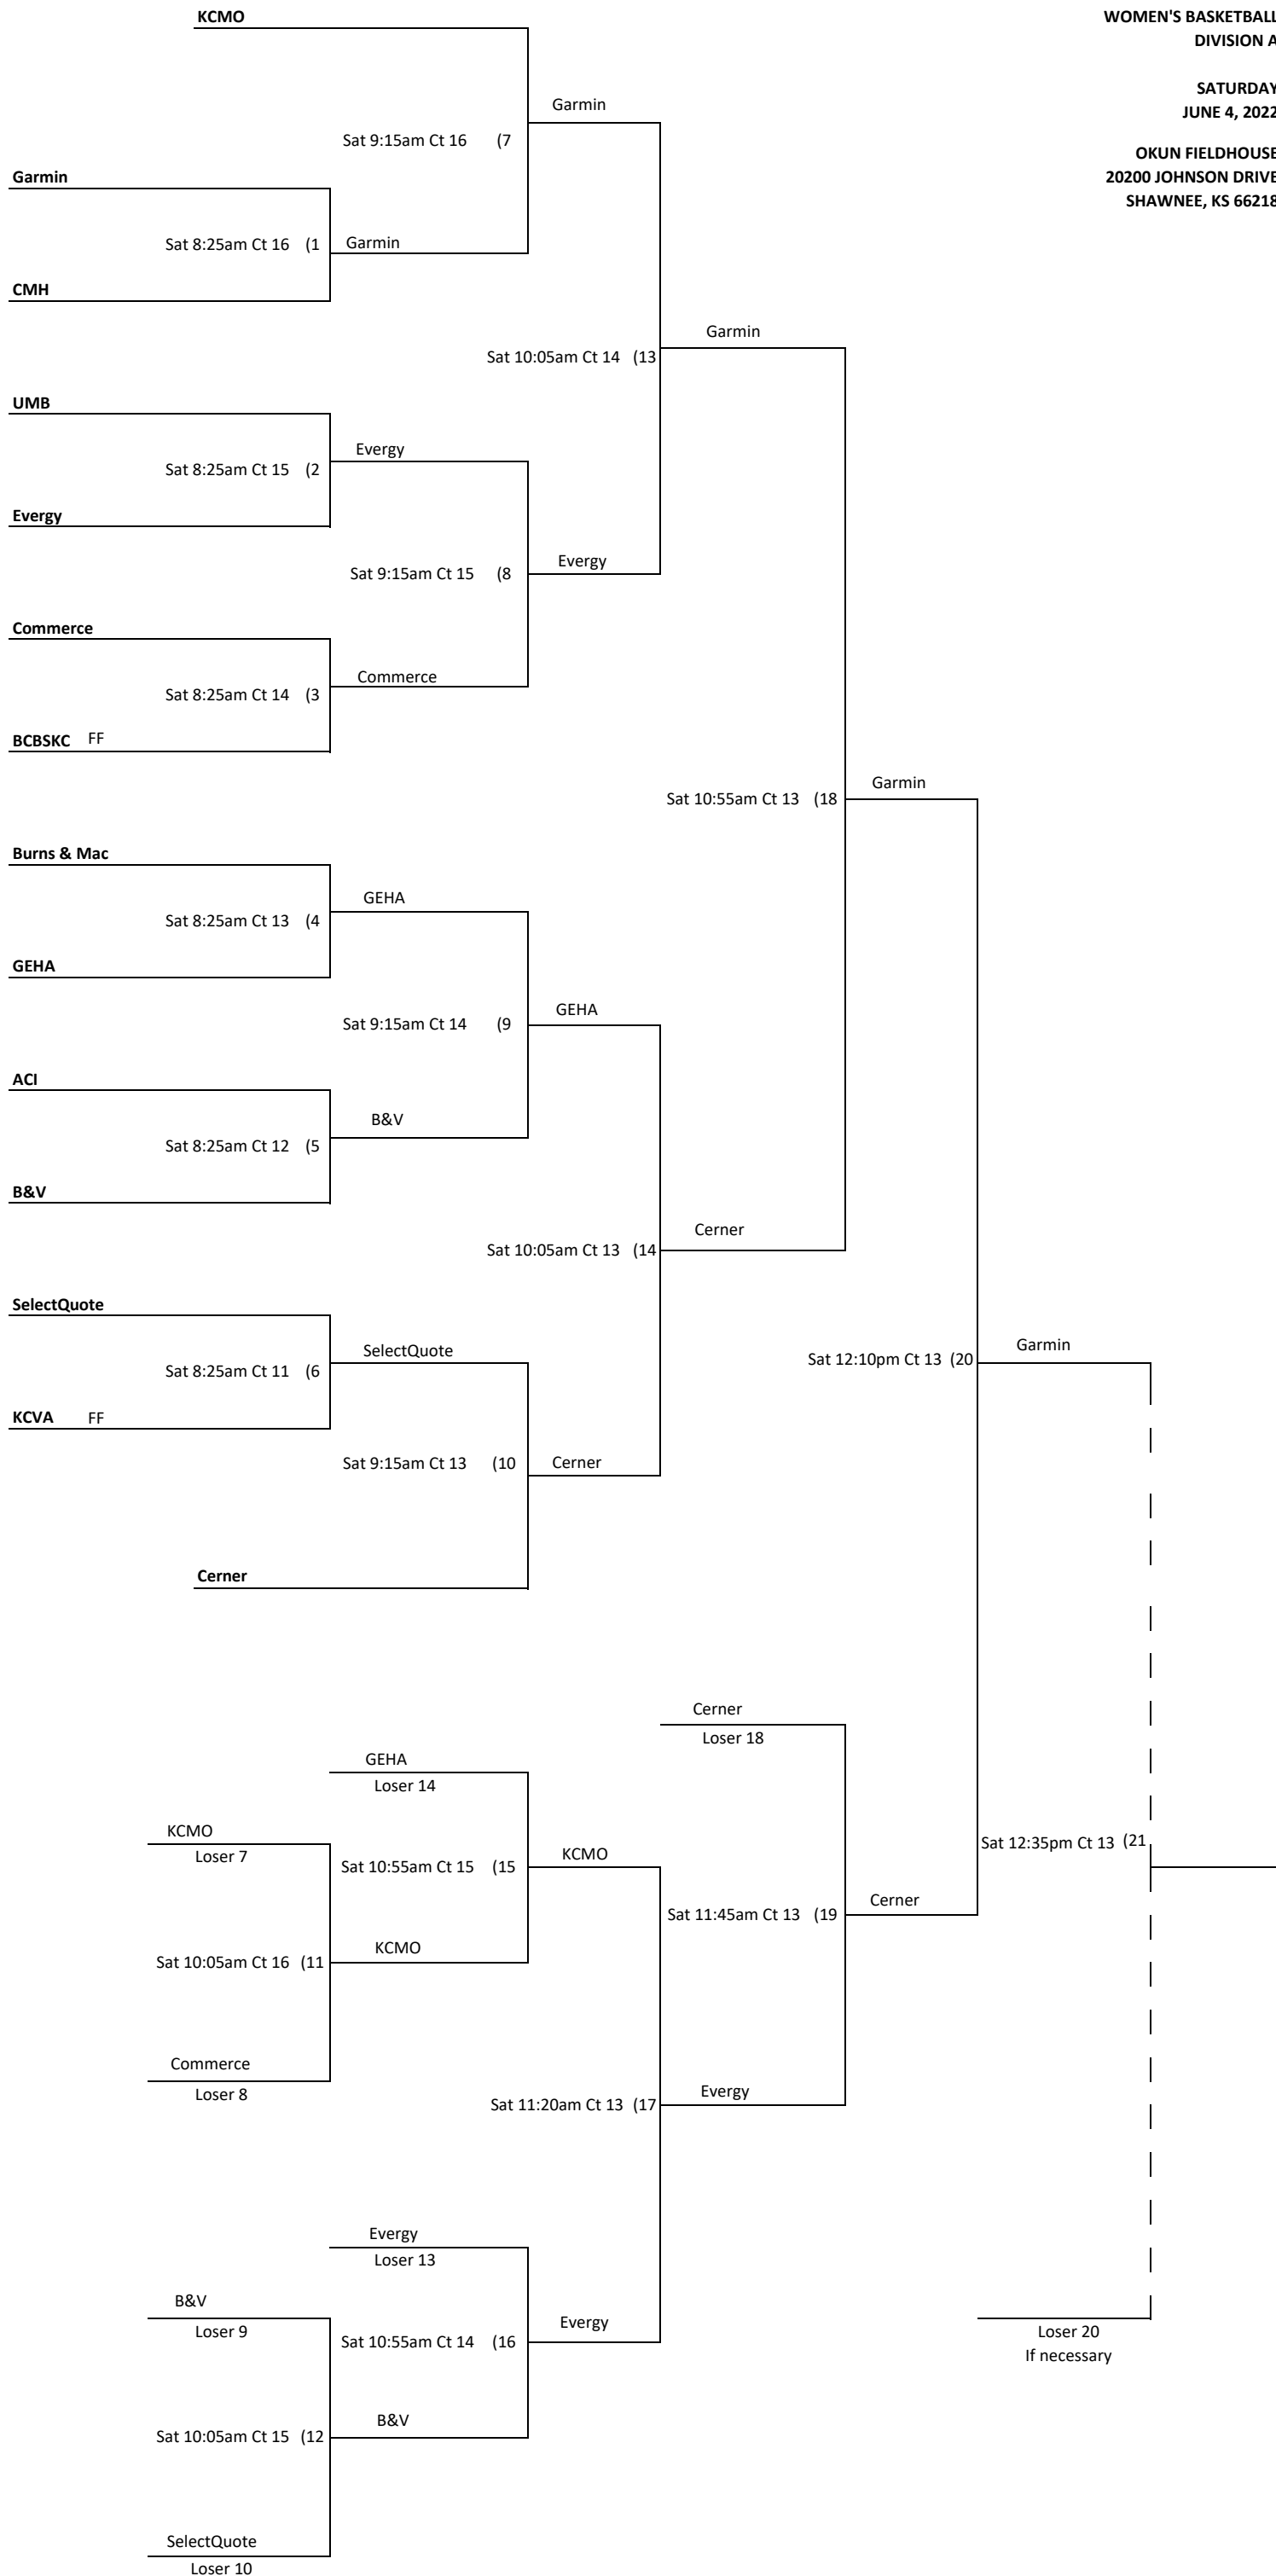

KANSAS CITY CORPORATE CHALLENGE  
WOMEN'S BASKETBALL  
DIVISION A

SATURDAY  
JUNE 4, 2022

OKUN FIELDHOUSE  
20200 JOHNSON DRIVE  
SHAWNEE, KS 66218

SATURDAY  
JUNE 4, 2022

OKUN FIELDHOUSE  
20200 JOHNSON DRIVE  
SHAWNEE, KS 66218