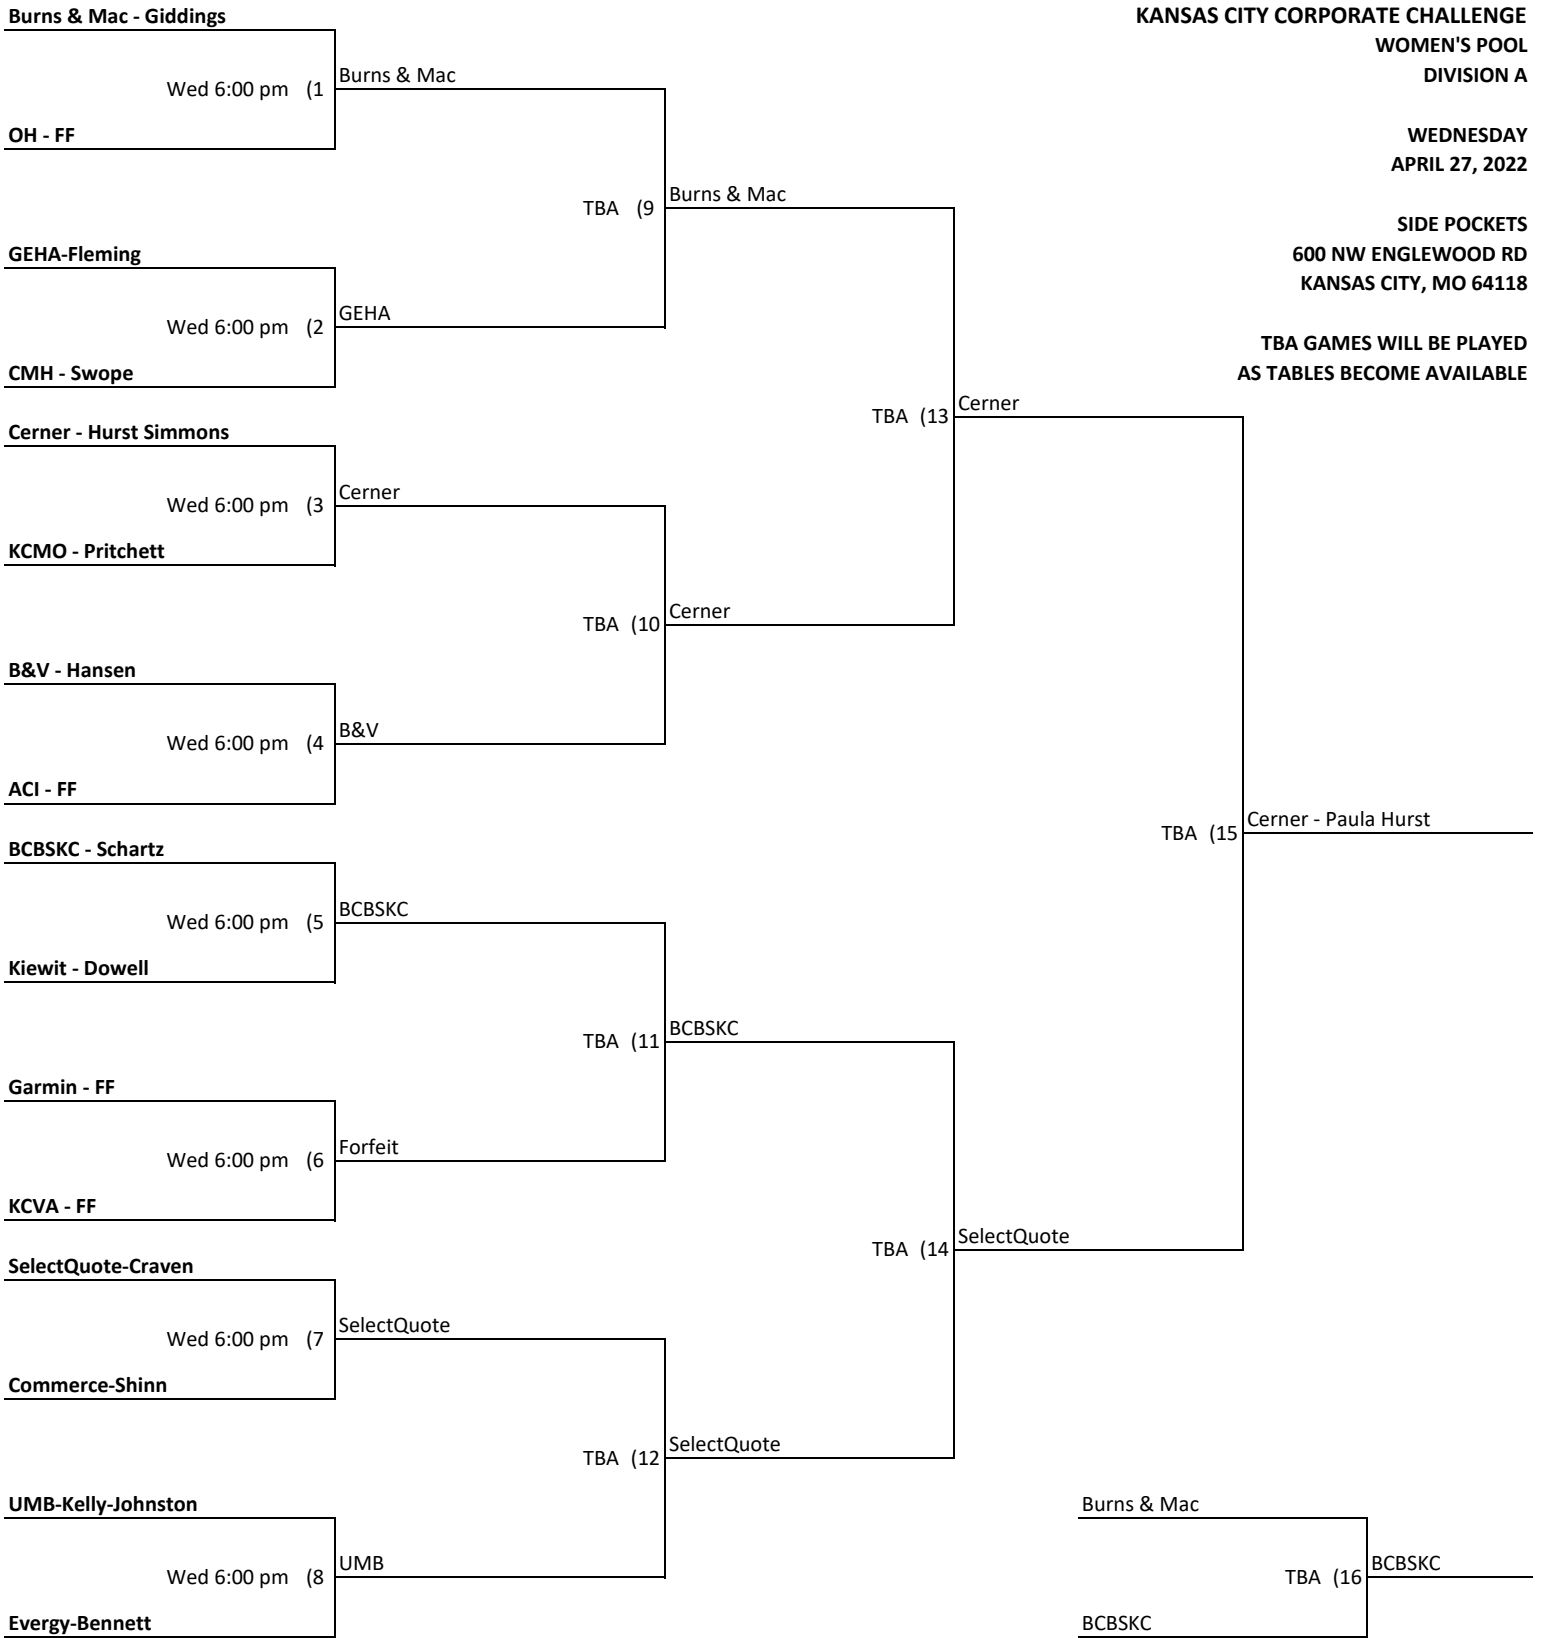

**KANSAS CITY CORPORATE CHALLENGE
WOMEN'S POOL
DIVISION A**

**WEDNESDAY
APRIL 27, 2022**

**SIDE POCKETS
600 NW ENGLEWOOD RD
KANSAS CITY, MO 64118**

**TBA GAMES WILL BE PLAYED
AS TABLES BECOME AVAILABLE**