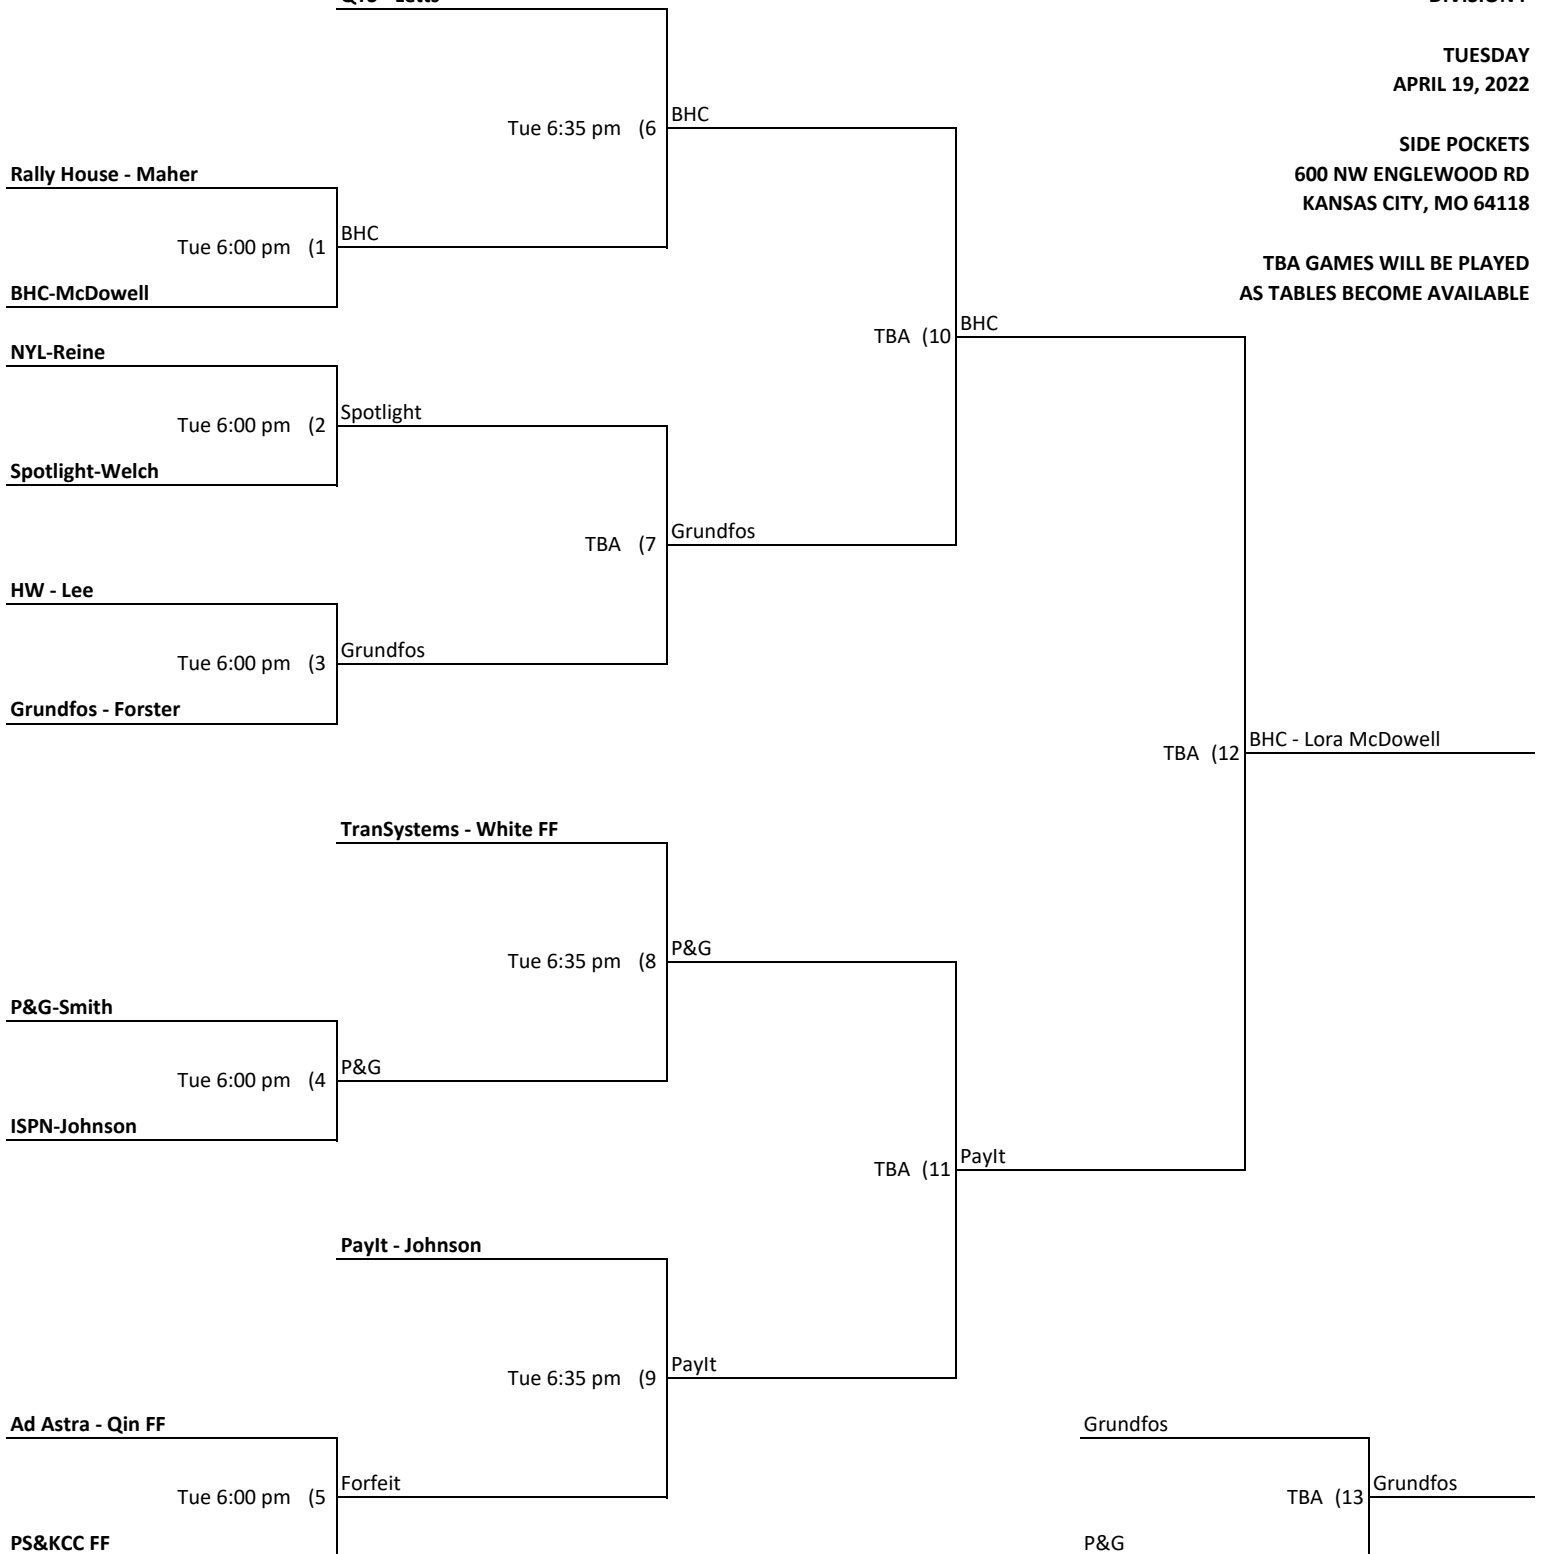

**KANSAS CITY CORPORATE CHALLENGE
WOMEN'S POOL
DIVISION F**

**TUESDAY
APRIL 19, 2022**

**SIDE POCKETS
600 NW ENGLEWOOD RD
KANSAS CITY, MO 64118**

**TBA GAMES WILL BE PLAYED
AS TABLES BECOME AVAILABLE**

QTS - Letts