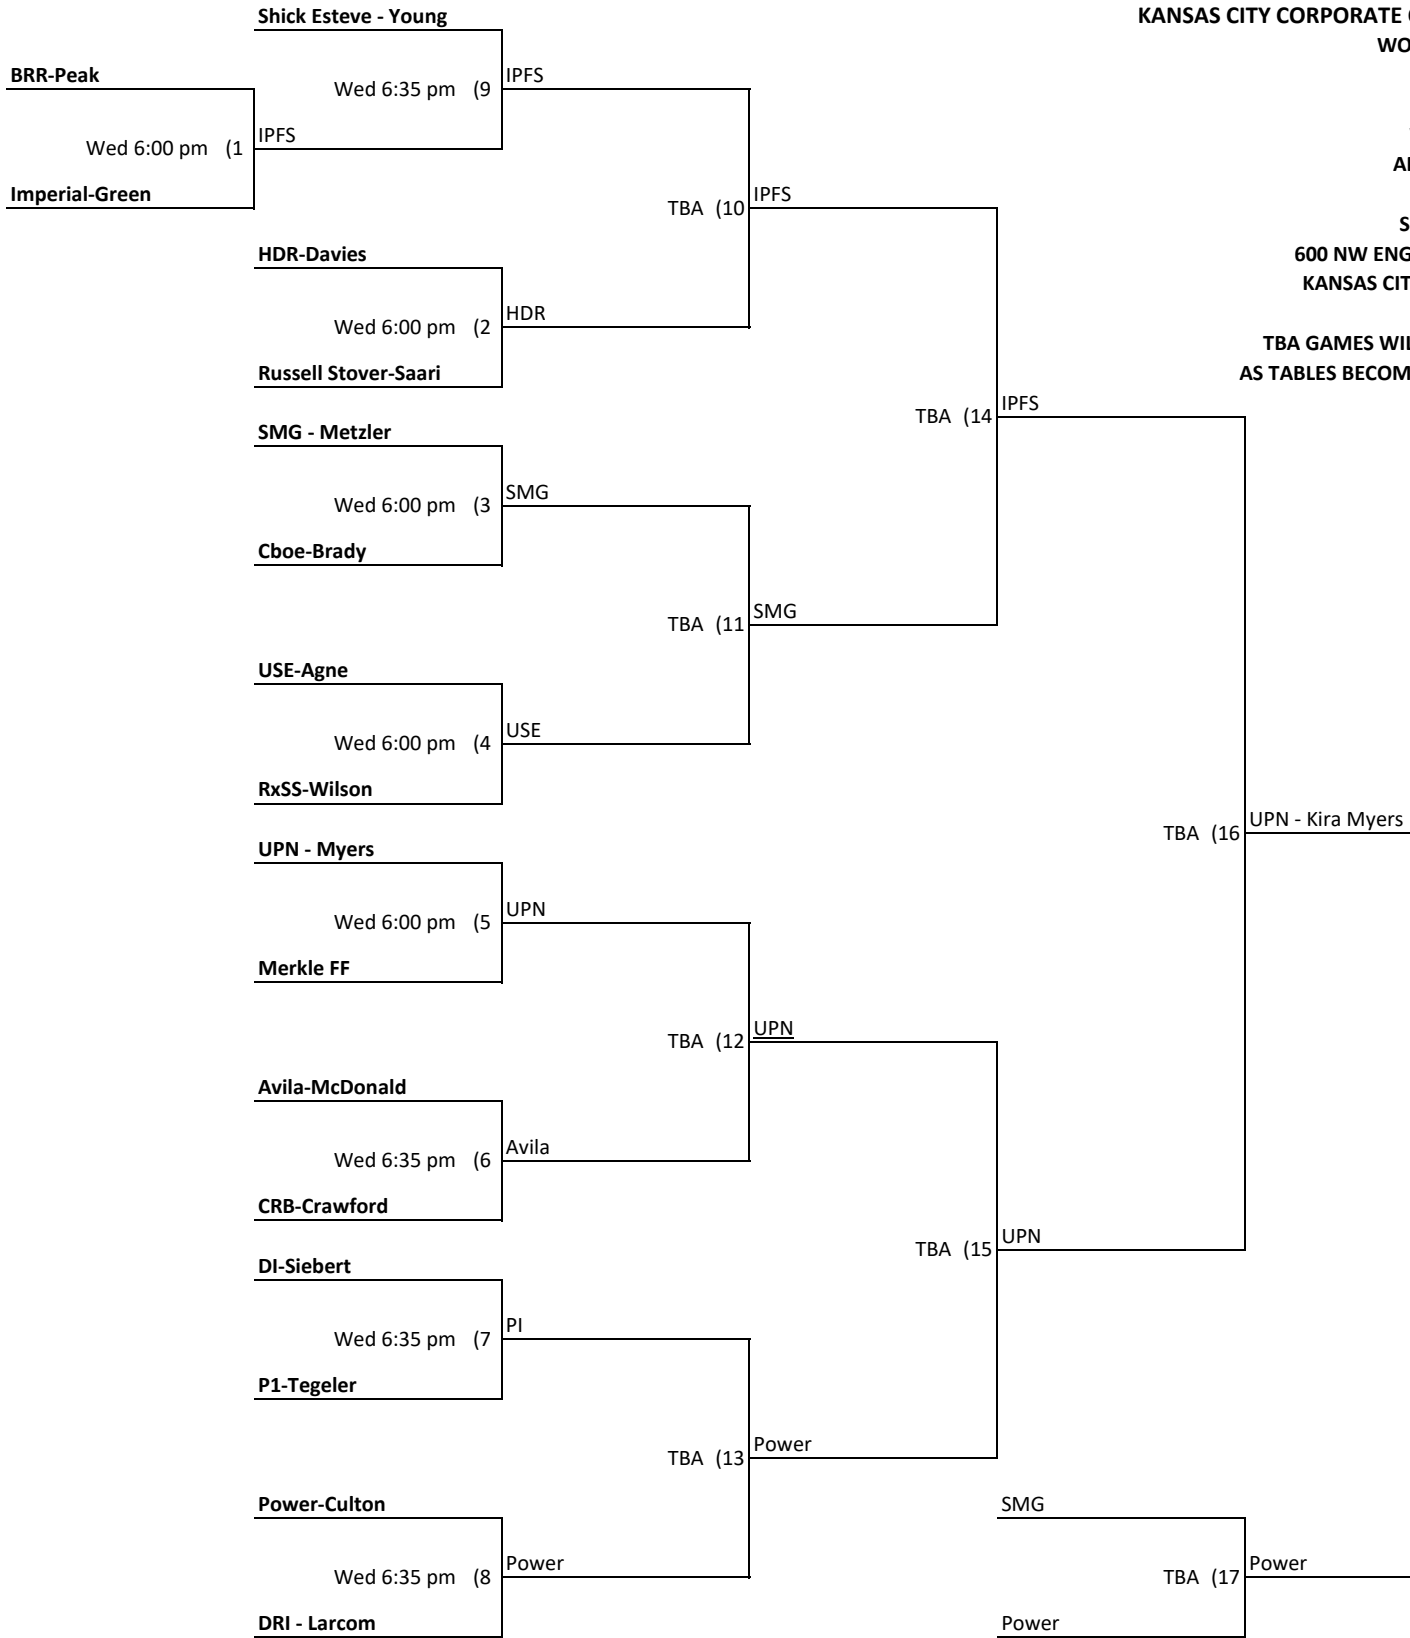

**KANSAS CITY CORPORATE CHALLENGE
WOMEN'S POOL
DIVISION E**

**WEDNESDAY
APRIL 20, 2022**

**SIDE POCKETS
600 NW ENGLEWOOD RD
KANSAS CITY, MO 64118**

**TBA GAMES WILL BE PLAYED
AS TABLES BECOME AVAILABLE**