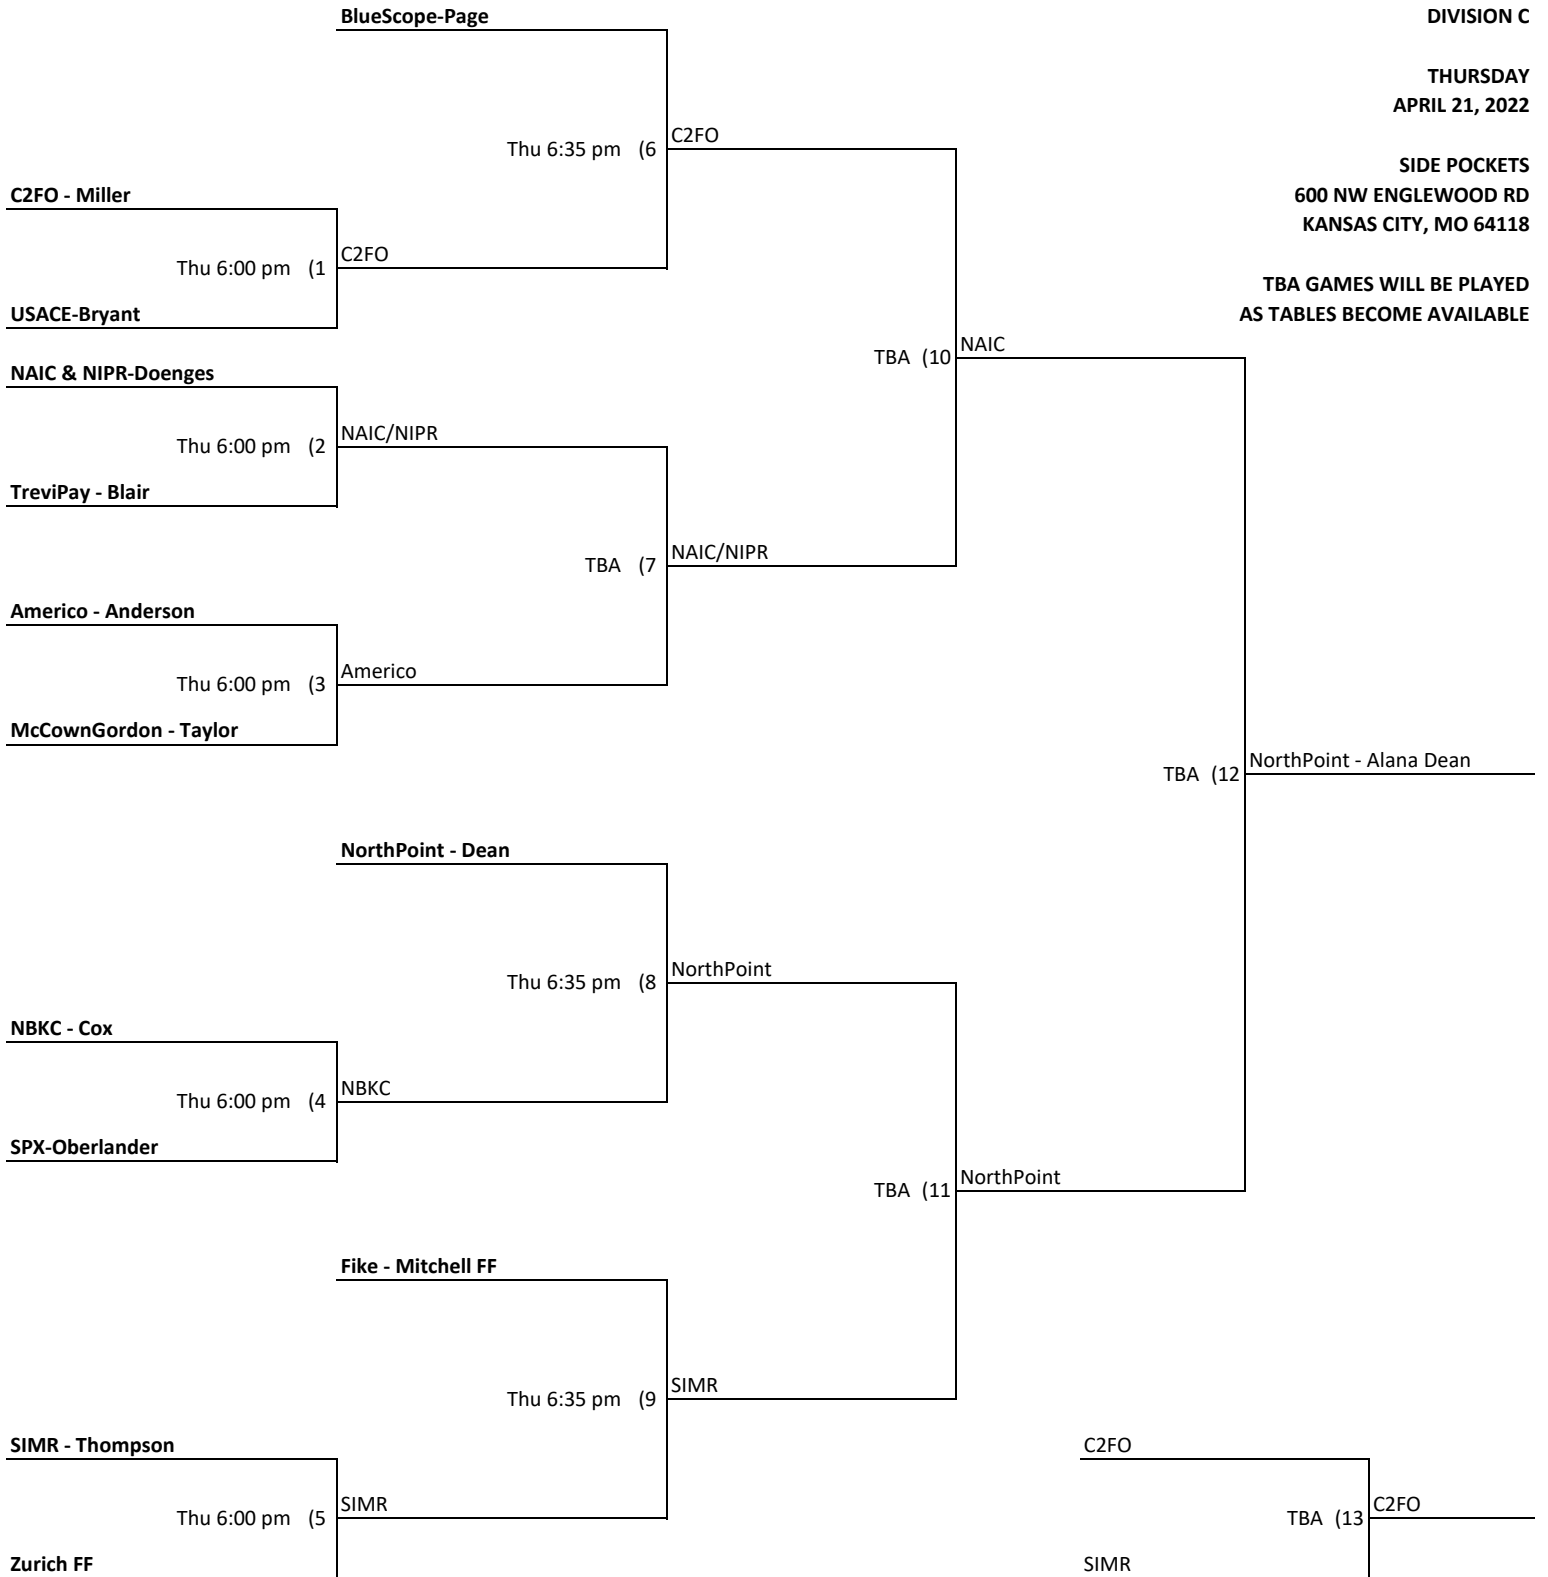

**KANSAS CITY CORPORATE CHALLENGE
WOMEN'S POOL
DIVISION C**

**THURSDAY
APRIL 21, 2022**

**SIDE POCKETS
600 NW ENGLEWOOD RD
KANSAS CITY, MO 64118**

**TBA GAMES WILL BE PLAYED
AS TABLES BECOME AVAILABLE**