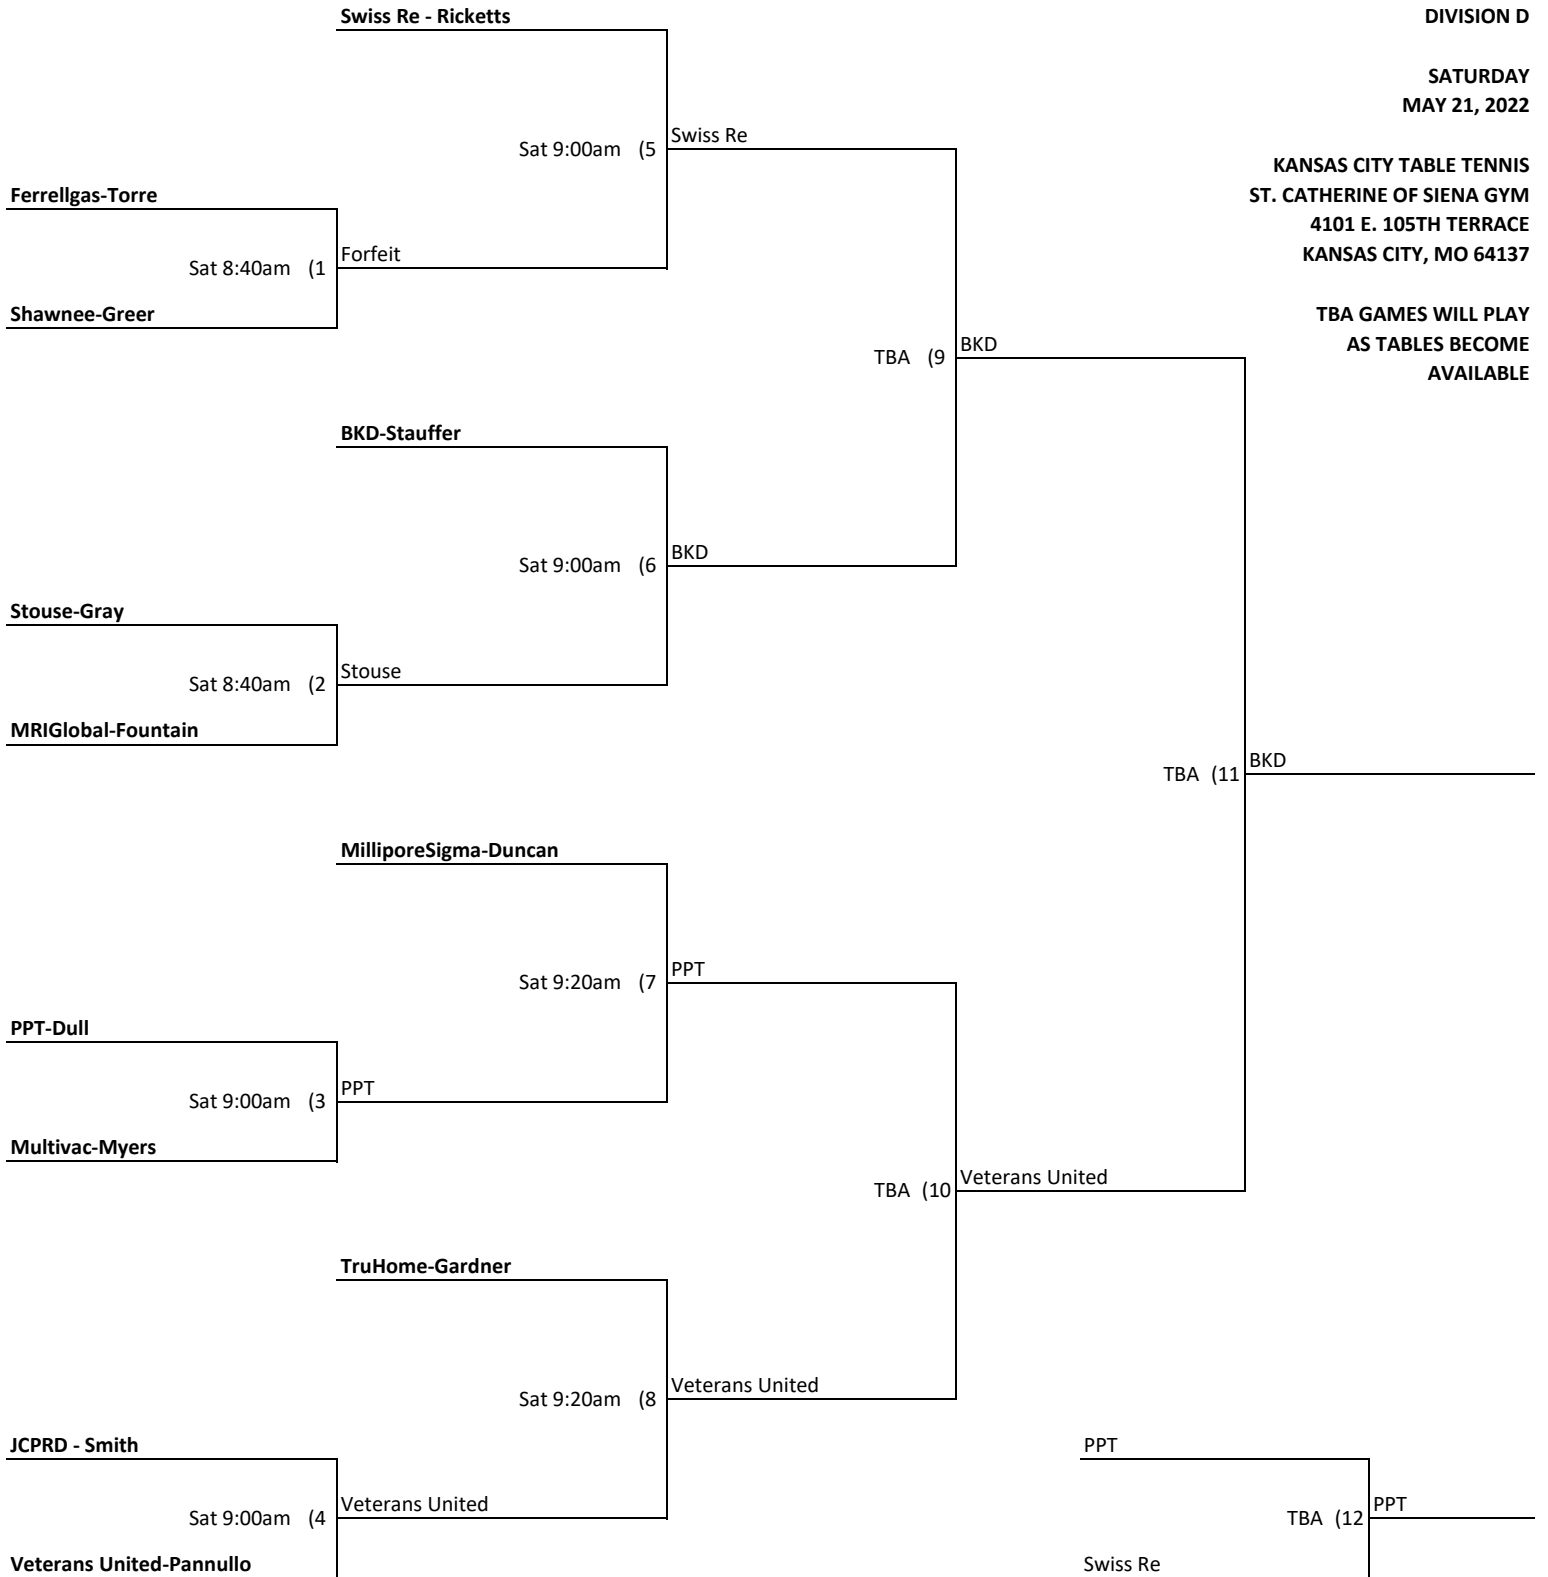

**KANSAS CITY CORPORATE CHALLENGE
TABLE TENNIS - WOMEN'S
DIVISION D**

**SATURDAY
MAY 21, 2022**

**KANSAS CITY TABLE TENNIS
ST. CATHERINE OF SIENA GYM
4101 E. 105TH TERRACE
KANSAS CITY, MO 64137**

**TBA GAMES WILL PLAY
AS TABLES BECOME
AVAILABLE**