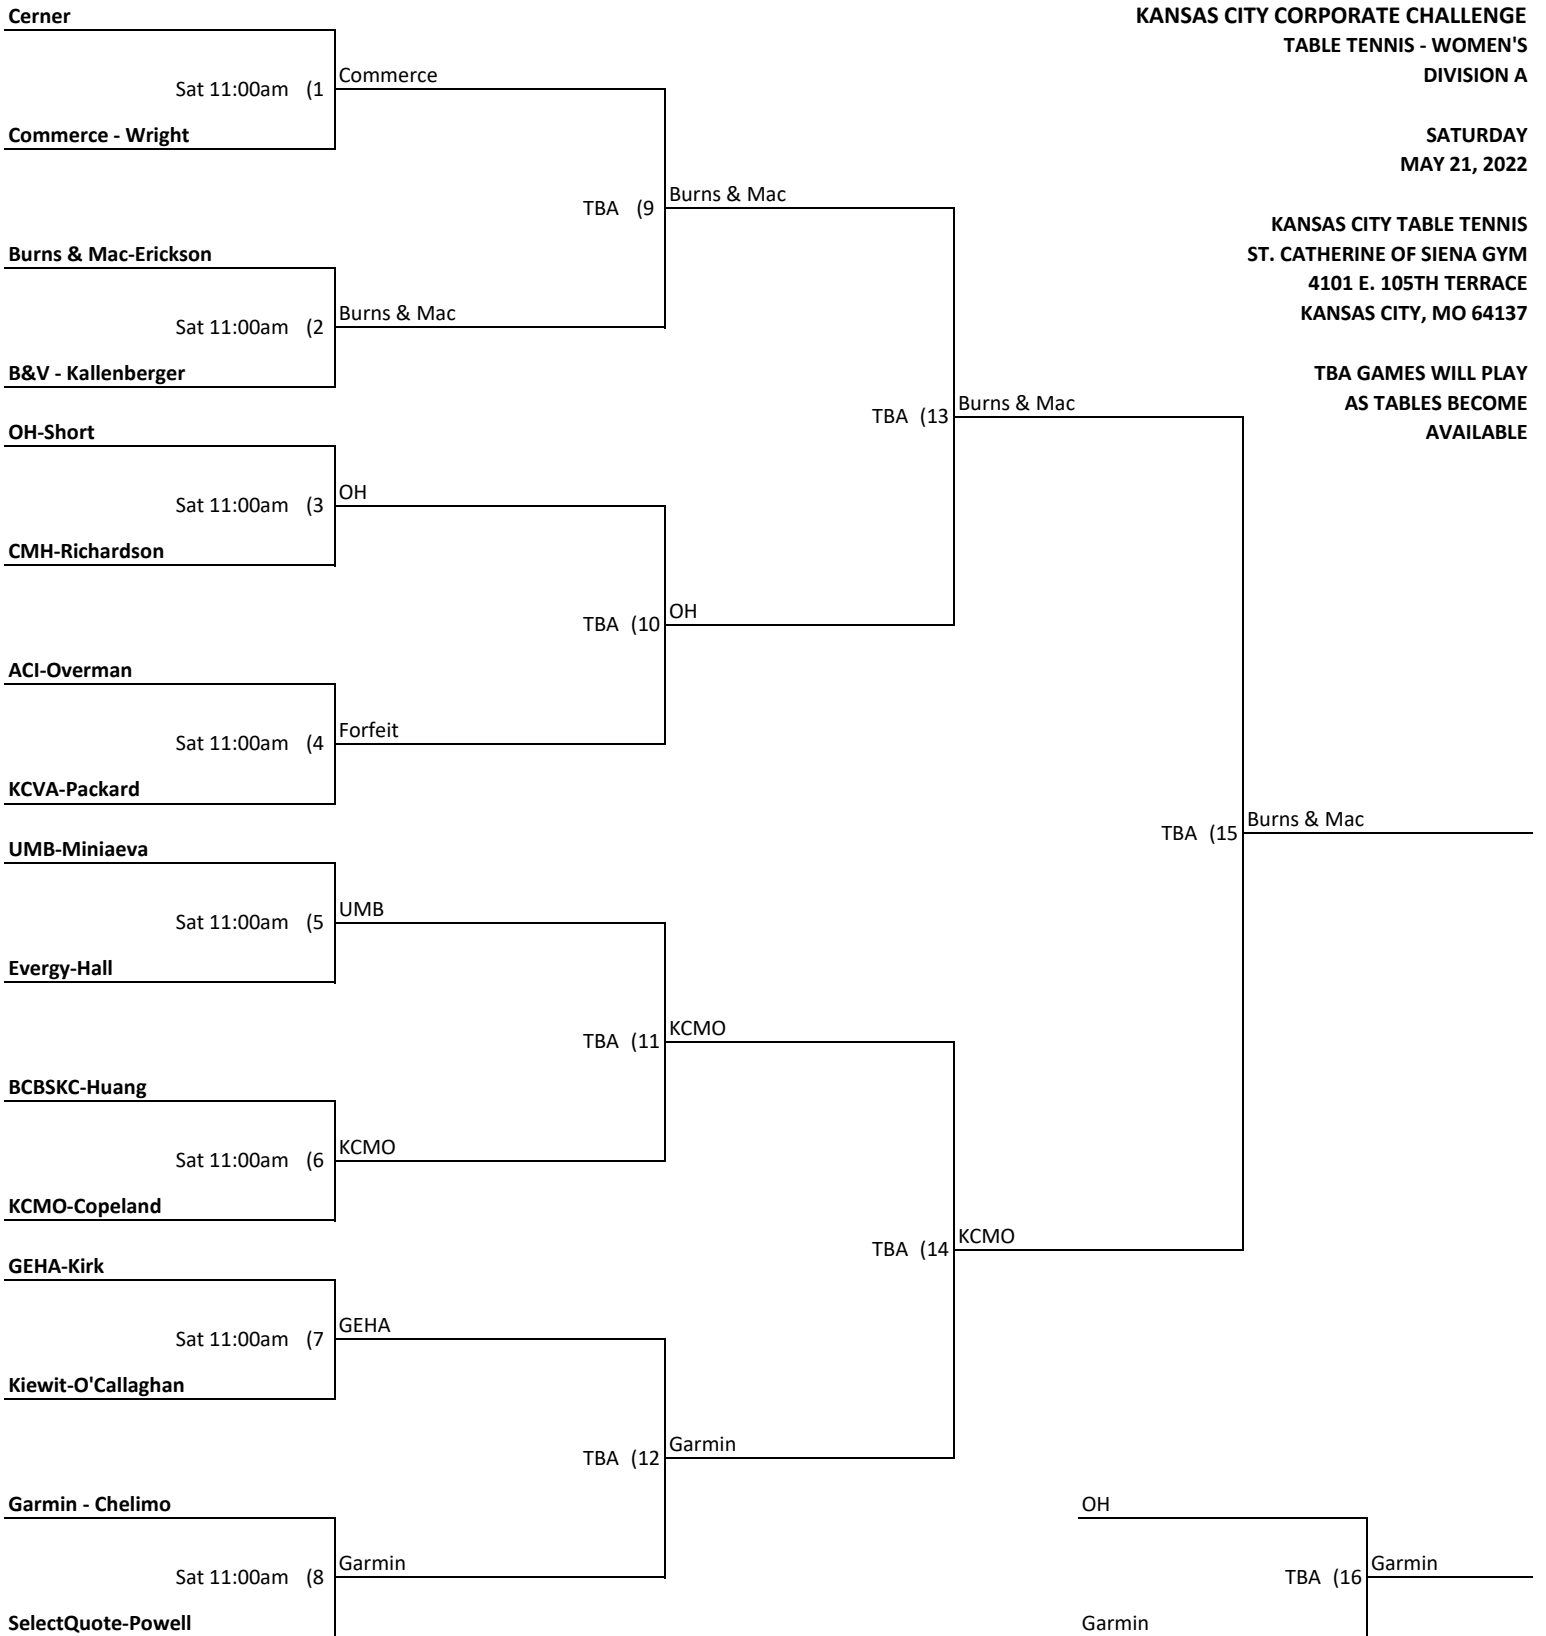

**KANSAS CITY CORPORATE CHALLENGE
TABLE TENNIS - WOMEN'S
DIVISION A**

**SATURDAY
MAY 21, 2022**

**KANSAS CITY TABLE TENNIS
ST. CATHERINE OF SIENA GYM
4101 E. 105TH TERRACE
KANSAS CITY, MO 64137**

**TBA GAMES WILL PLAY
AS TABLES BECOME
AVAILABLE**