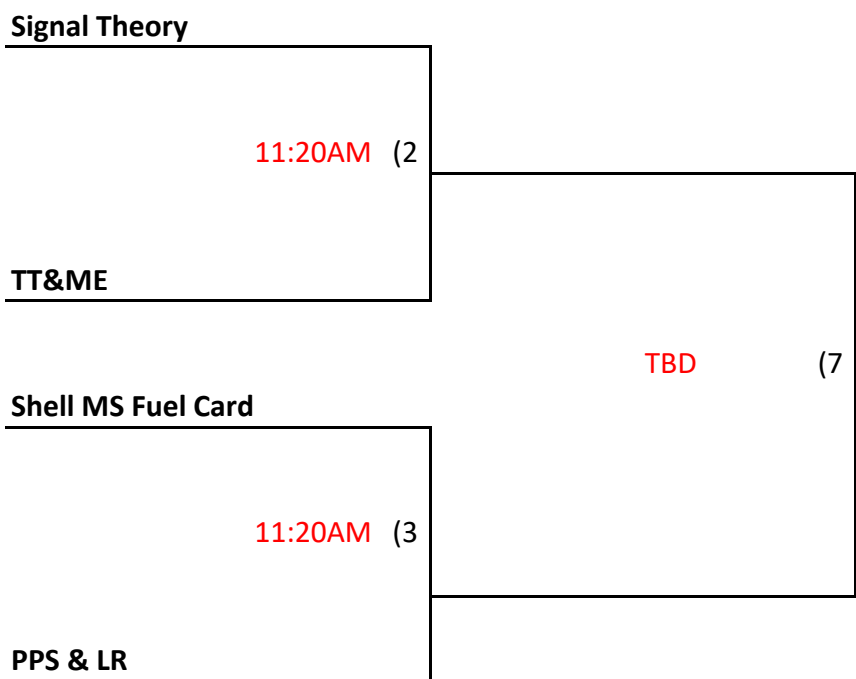

TBD (20)

SW19 Academy
2008 West 103rd Terrace
Leawood, KS 66206

TBD games play as courts become
available.
Tournament expected to complete -
1:20 PM

Rosnet

NSPJ

Newkirk Novak

TBD (10)

TBD (12)