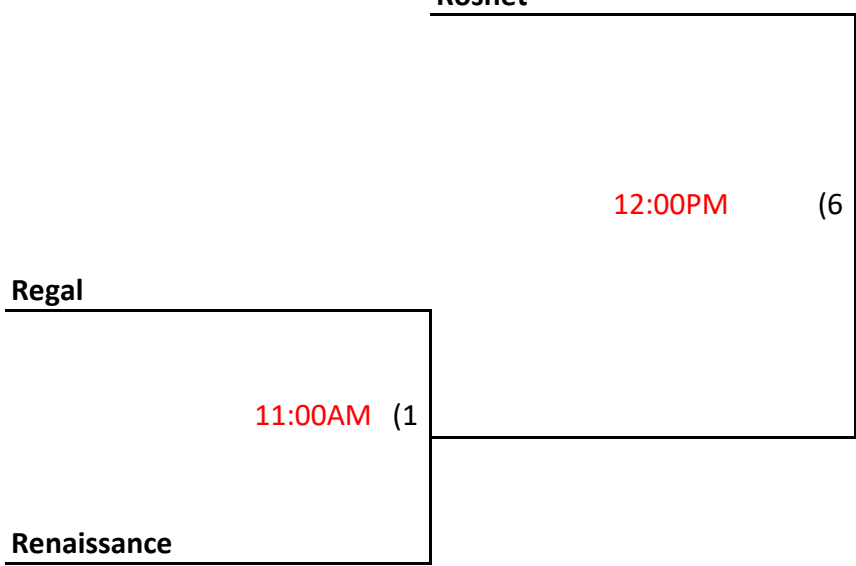

TBD (20)

SW19 Academy
2008 West 103rd Terrace
Leawood, KS 66206

TBD games play as courts become
available.
Tournament expected to complete -
1:20 PM

Rosnet

NSPJ

Newkirk Novak

TBD (10)

TBD (12)