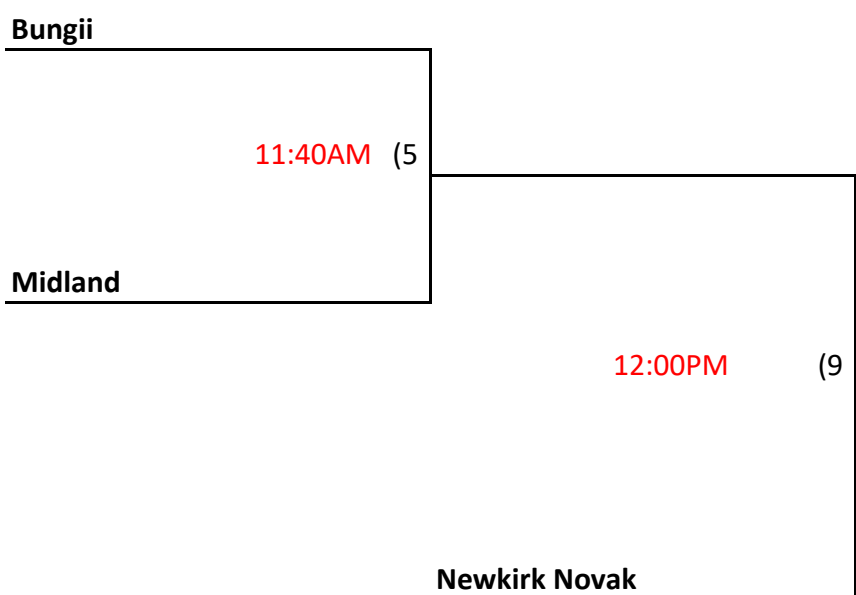

TBD (20)

SW19 Academy
2008 West 103rd Terrace
Leawood, KS 66206

TBD games play as courts become
available.
Tournament expected to complete -
1:20 PM

Rosnet

NSPJ

Newkirk Novak

TBD (10)

TBD (12)