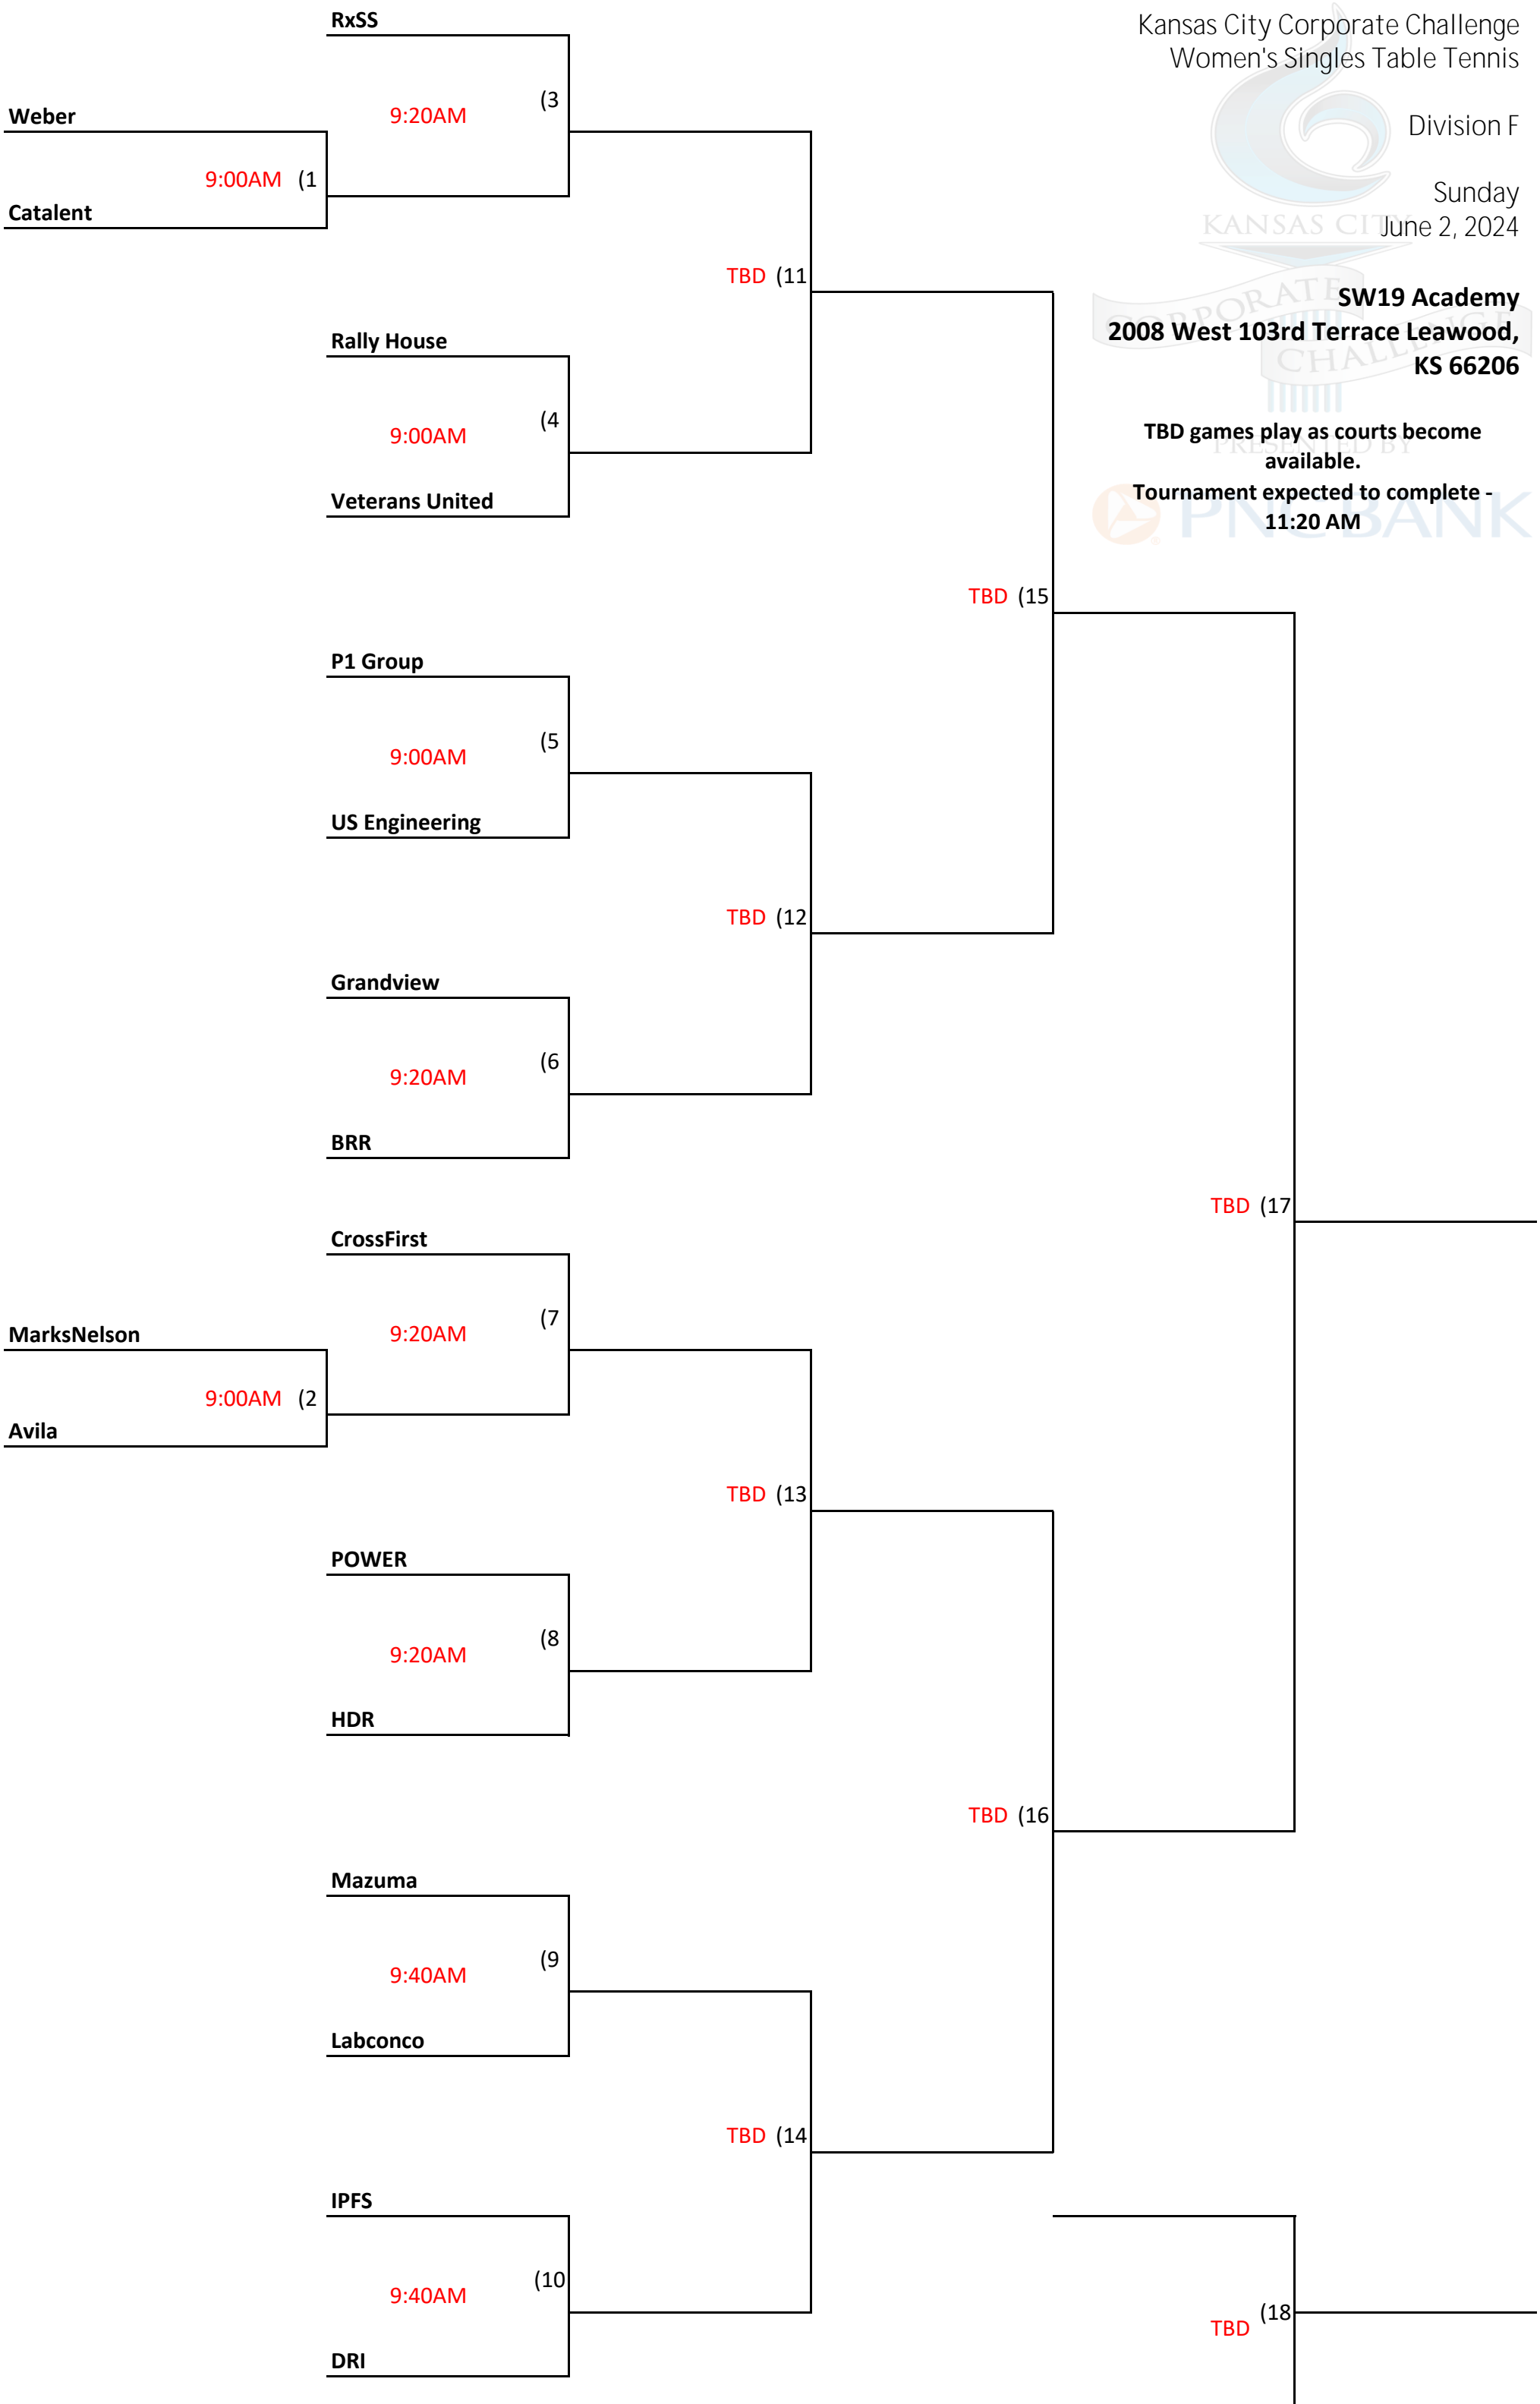

Populous

TBD (17)

SW19 Academy
208 West 103rd Terrace Leawood,
KS 66206

TBD games play as courts become
available.

Tournament expected to complete -
11:20 AM

SW19 Academy
208 West 103rd Terrace Leawood,
KS 66206