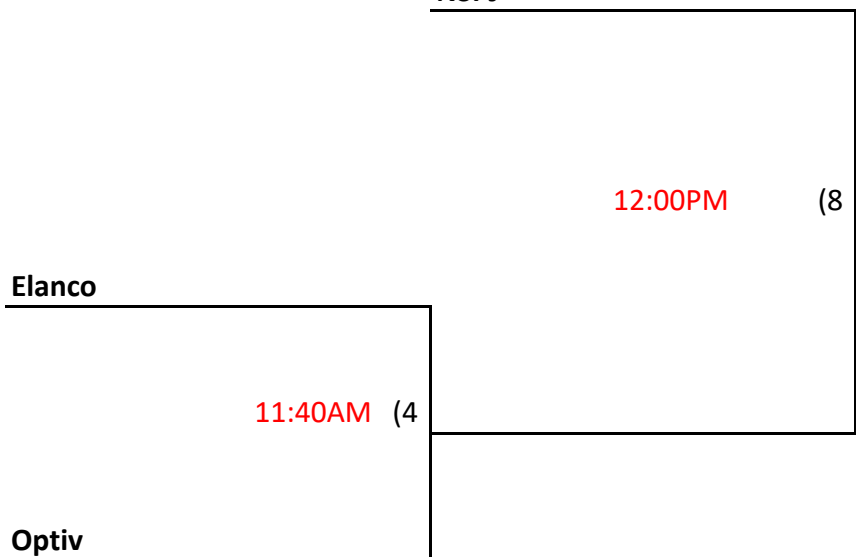

TBD (20)

SW19 Academy
2008 West 103rd Terrace
Leawood, KS 66206

TBD games play as courts become
available.
Tournament expected to complete -
1:20 PM

Rosnet

NSPJ

Newkirk Novak

TBD (10)

TBD (12)