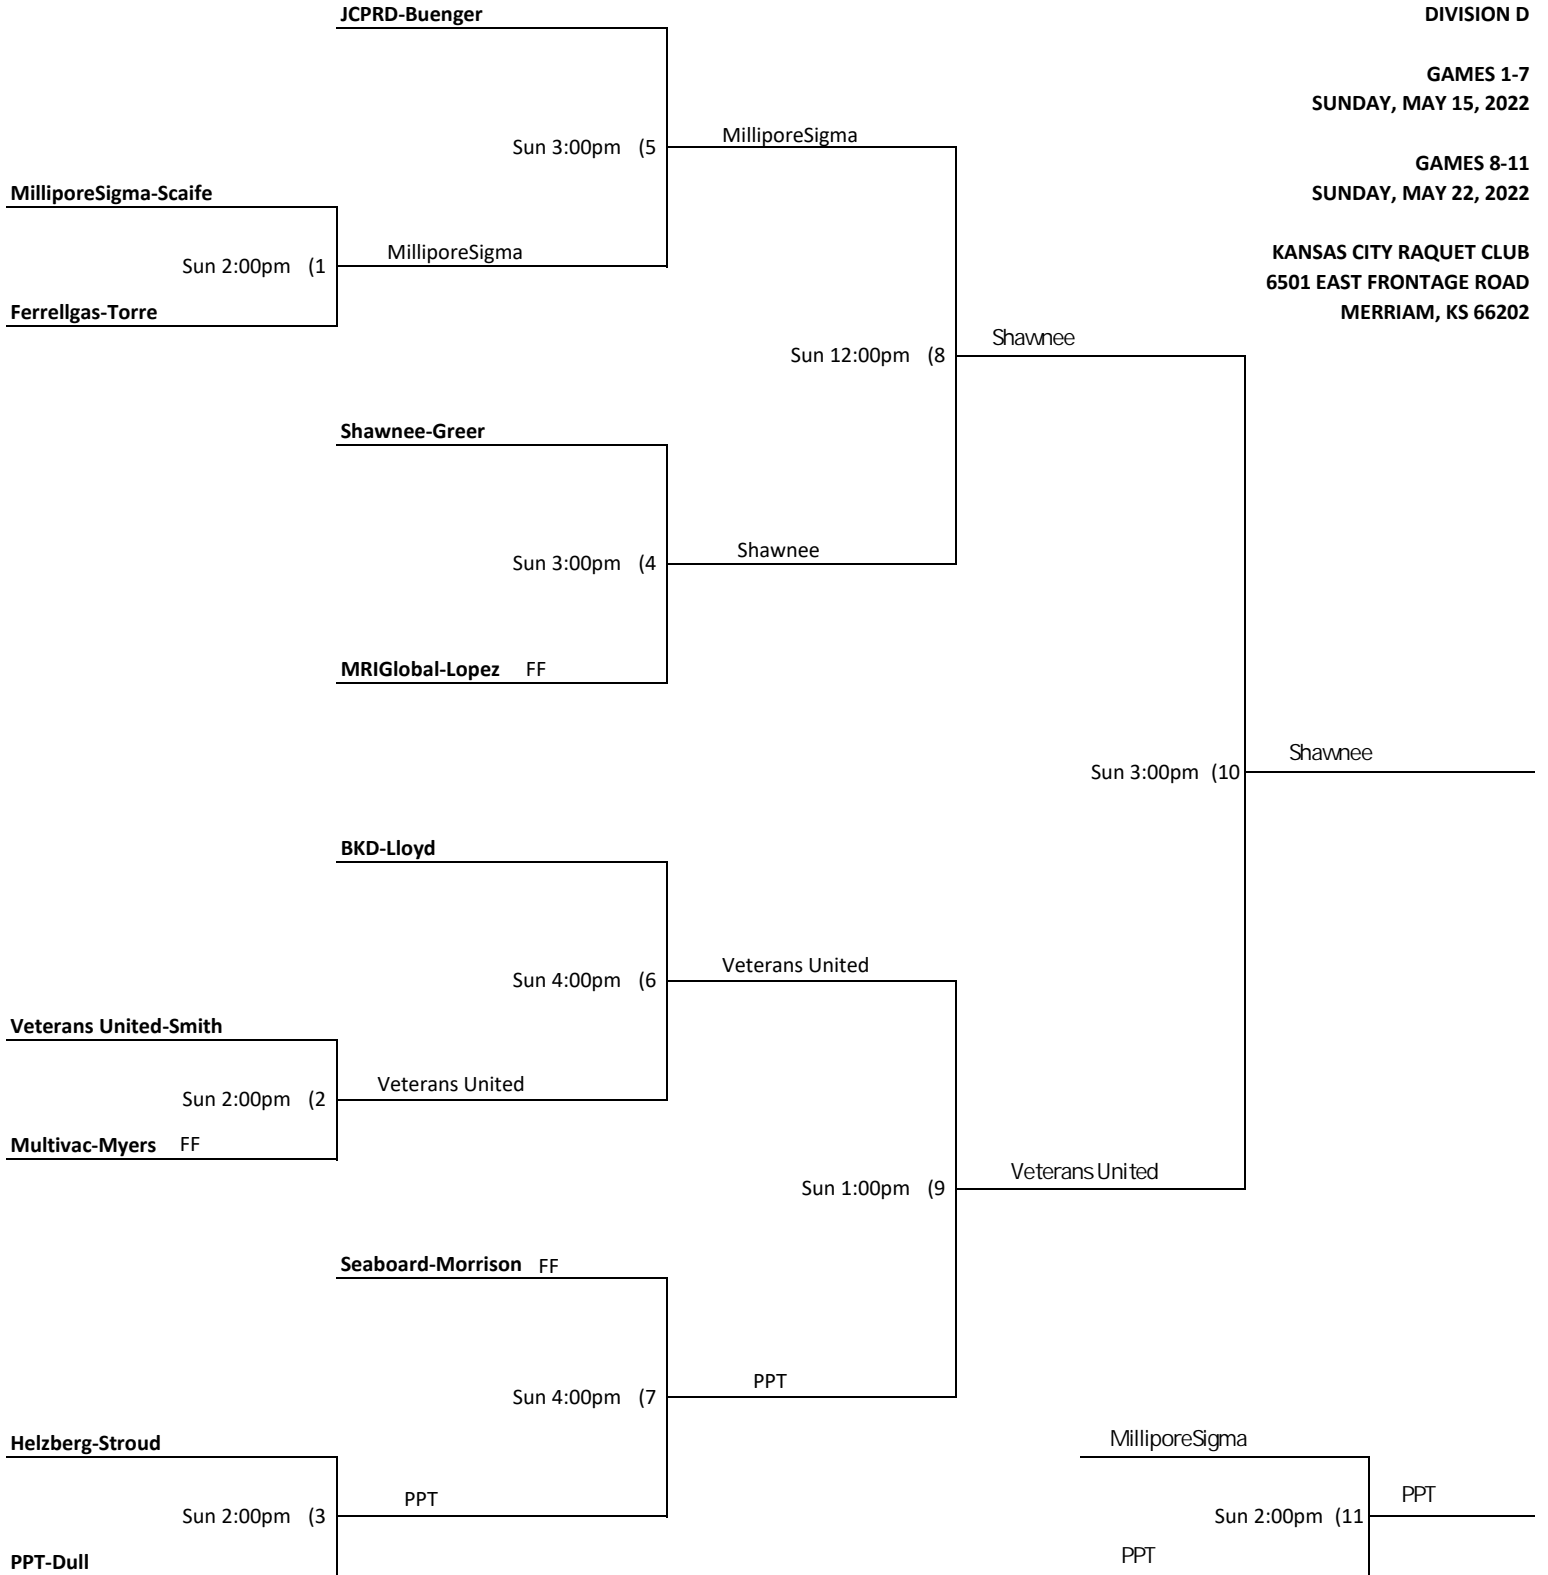

**KANSAS CITY CORPORATE CHALLENGE
TENNIS-WOMEN'S
DIVISION D**

**GAMES 1-7
SUNDAY, MAY 15, 2022**

**GAMES 8-11
SUNDAY, MAY 22, 2022**

**KANSAS CITY RAQUET CLUB
6501 EAST FRONTAGE ROAD
MERRIAM, KS 66202**

**KANSAS CITY CORPORATE CHALLENGE
TENNIS-WOMEN'S
DIVISION E**