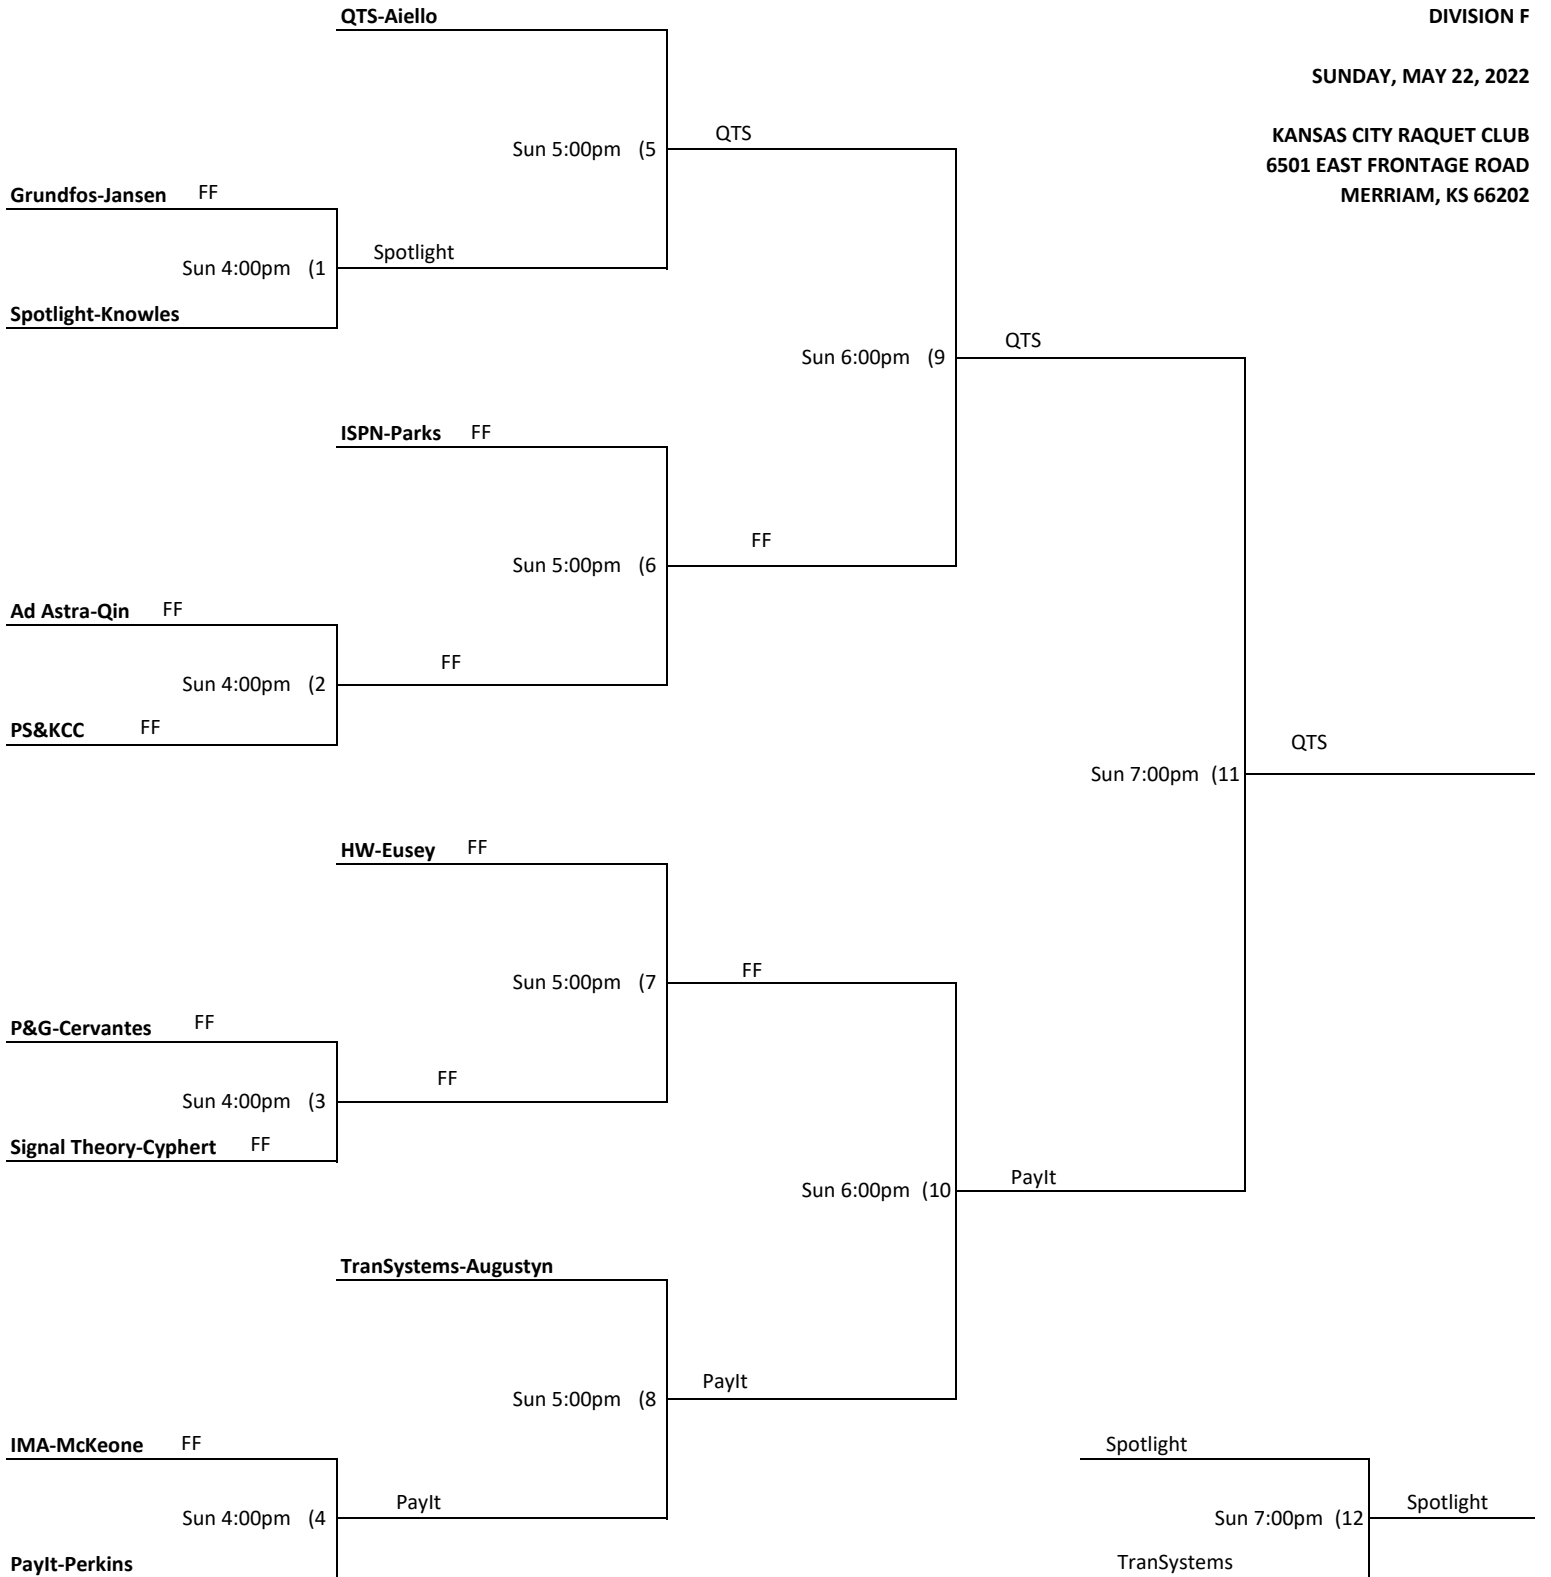

**KANSAS CITY CORPORATE CHALLENGE
TENNIS-WOMEN'S
DIVISION F**

SUNDAY, MAY 22, 2022

**KANSAS CITY RAQUET CLUB
6501 EAST FRONTAGE ROAD
MERRIAM, KS 66202**