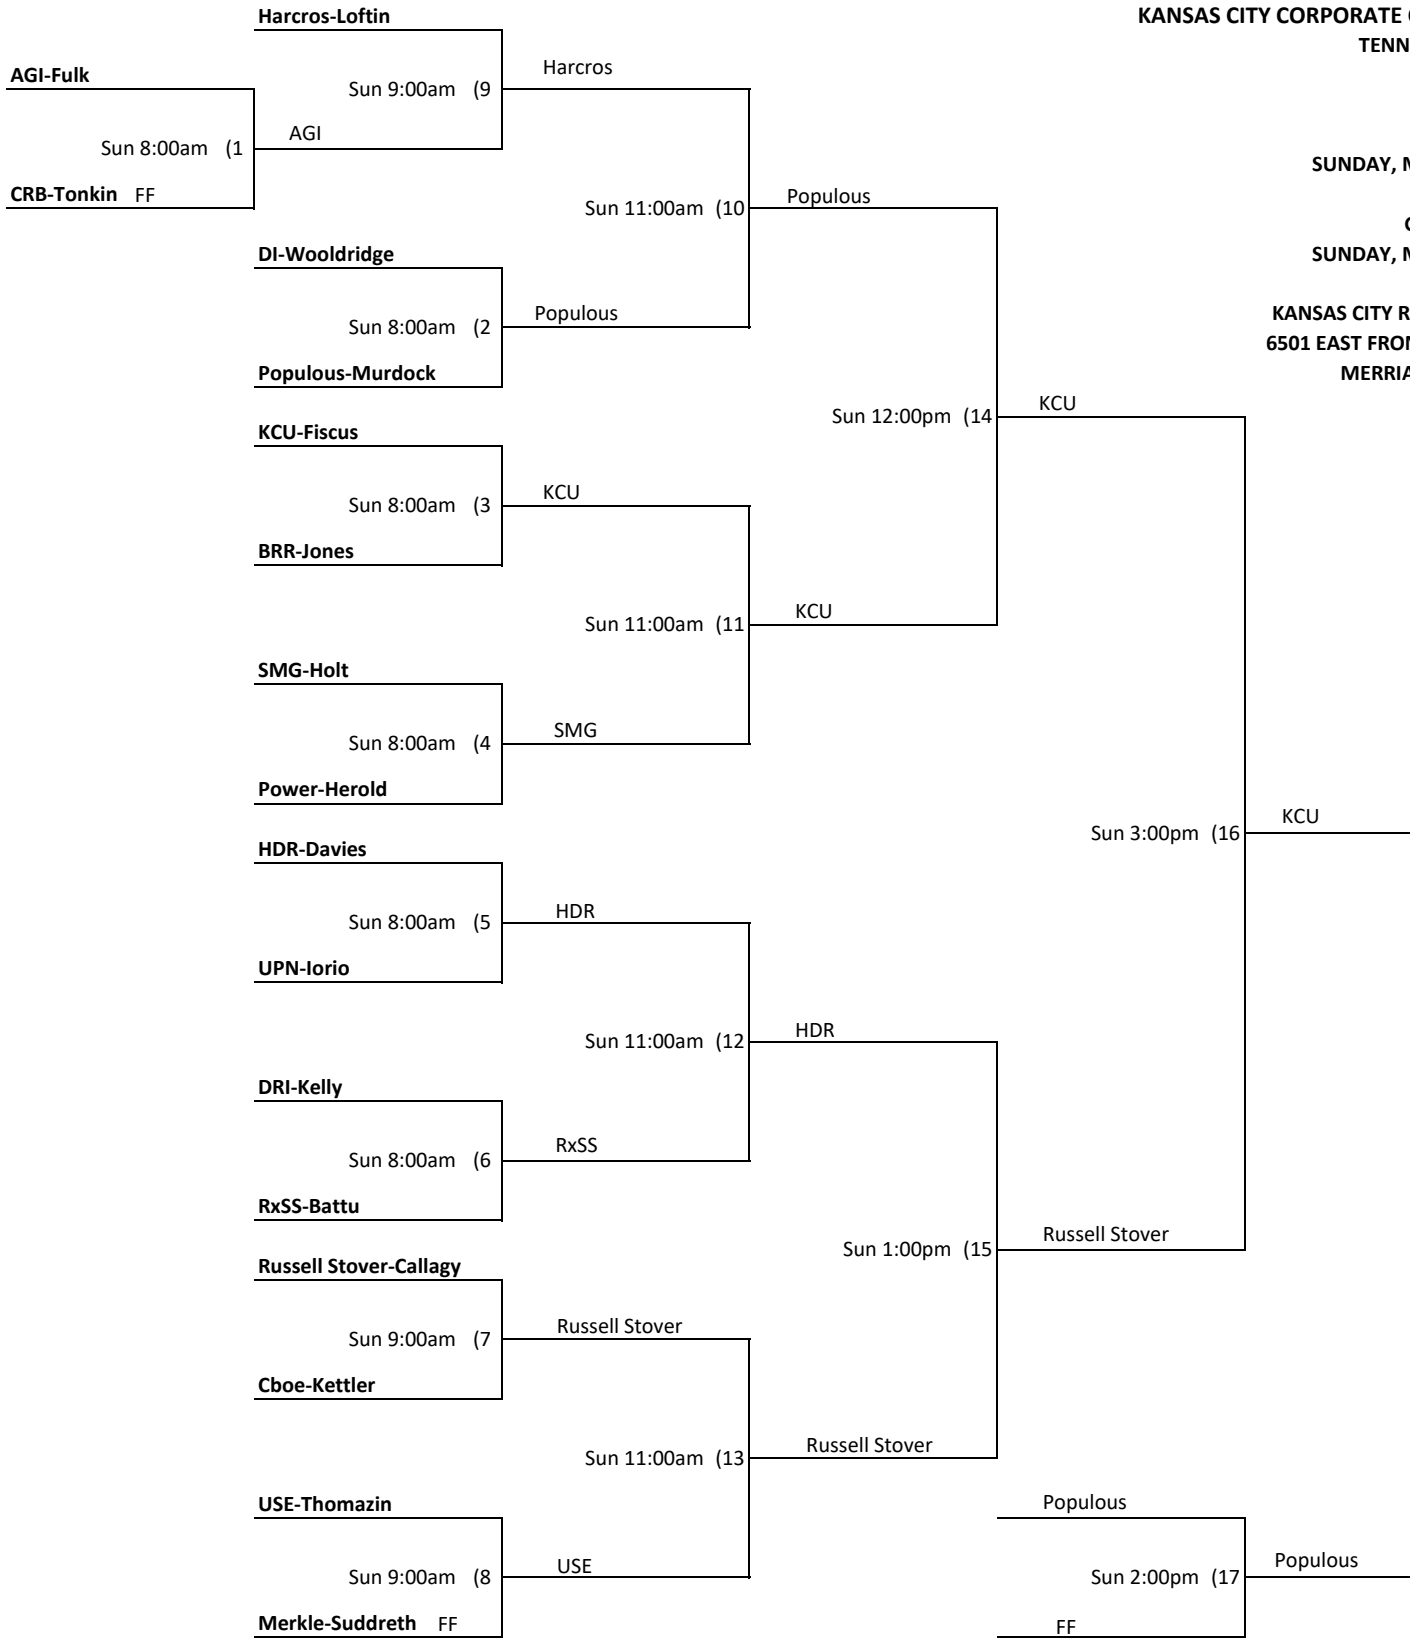

**KANSAS CITY CORPORATE CHALLENGE
TENNIS-WOMEN'S
DIVISION D**

**GAMES 1-7
SUNDAY, MAY 15, 2022**

**GAMES 8-11
SUNDAY, MAY 22, 2022**

**KANSAS CITY RAQUET CLUB
6501 EAST FRONTAGE ROAD
MERRIAM, KS 66202**

**KANSAS CITY CORPORATE CHALLENGE
TENNIS-WOMEN'S
DIVISION E**

**GAMES 1-13
SUNDAY, MAY 15, 2022**

**GAMES 14-17
SUNDAY, MAY 22, 2022**

**KANSAS CITY RAQUET CLUB
6501 EAST FRONTAGE ROAD
MERRIAM, KS 66202**

**KANSAS CITY CORPORATE CHALLENGE
TENNIS-WOMEN'S
DIVISION F**