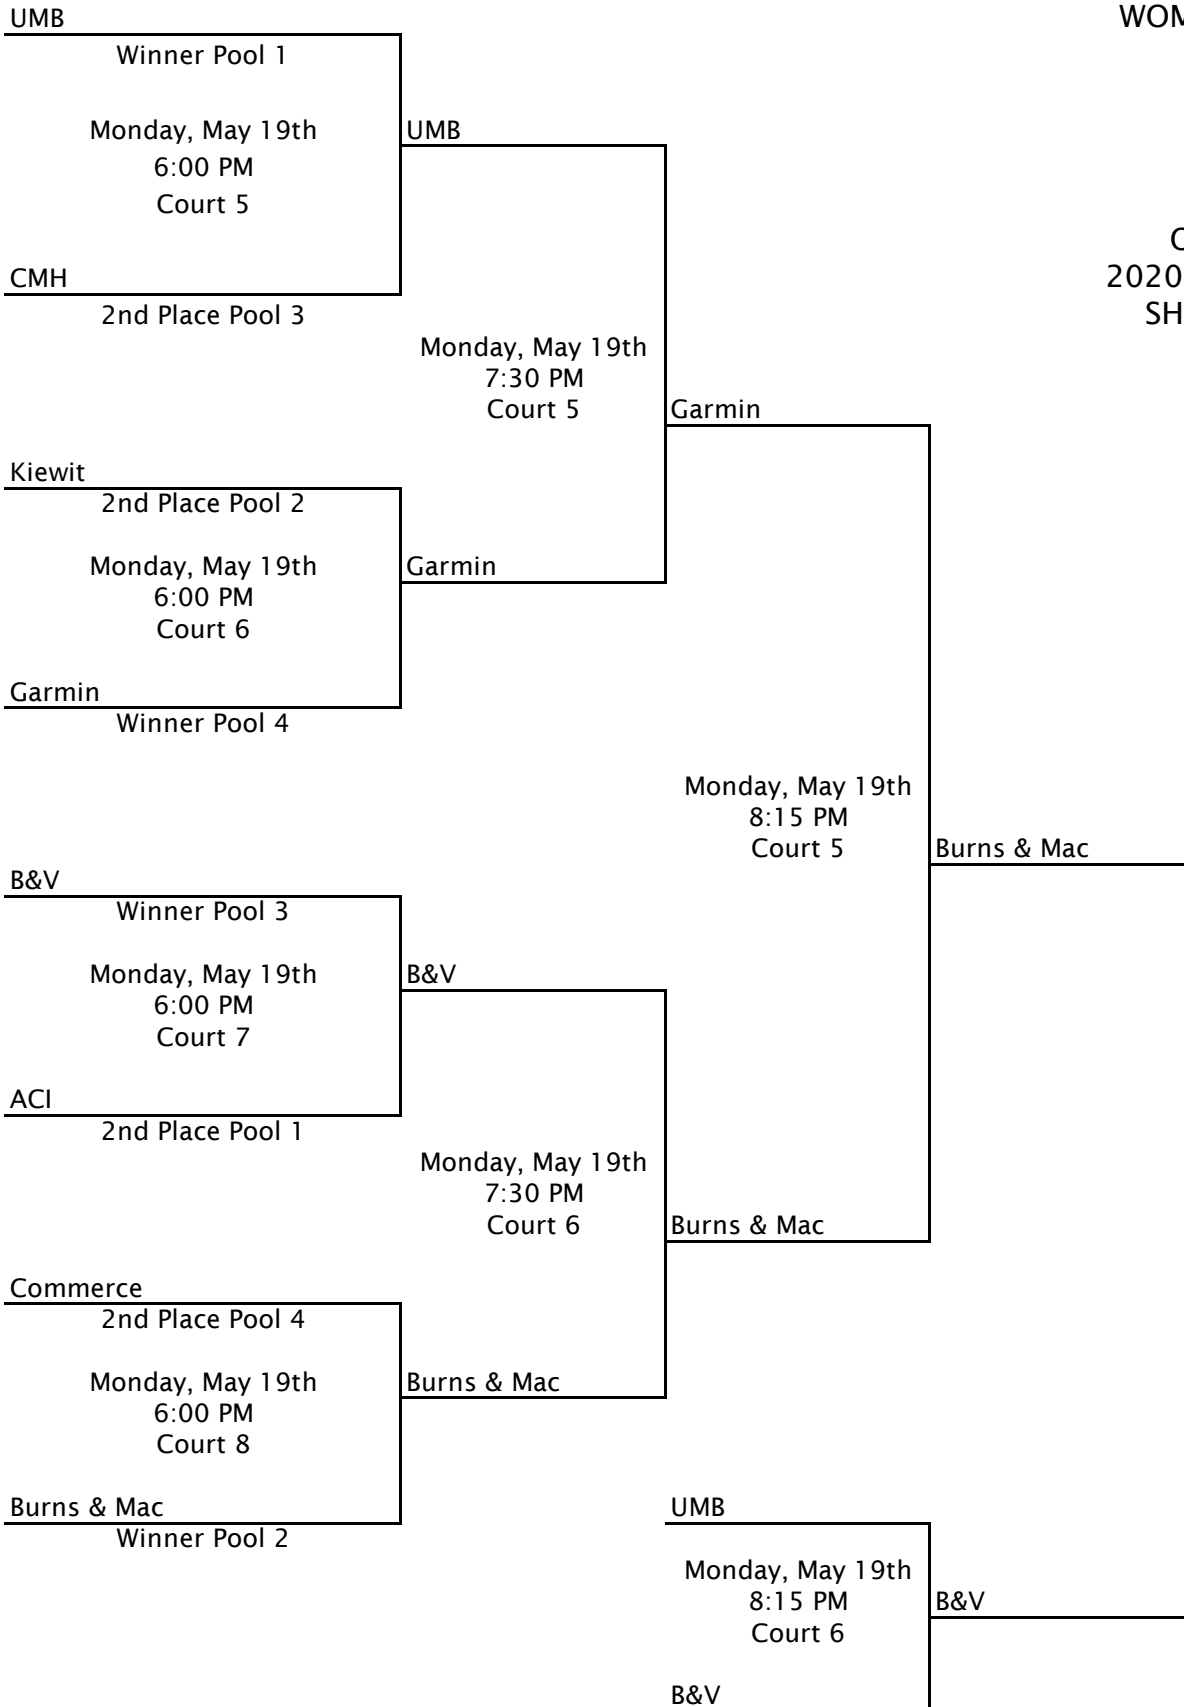

KANSAS CITY CORPORATE CHALLENGE
WOMEN'S VOLLEYBALL
DIVISION A

MONDAY
MAY 16, 2022

OKUN FIELDHOUSE
20200 JOHNSON DRIVE
SHAWNEE, KS 66218