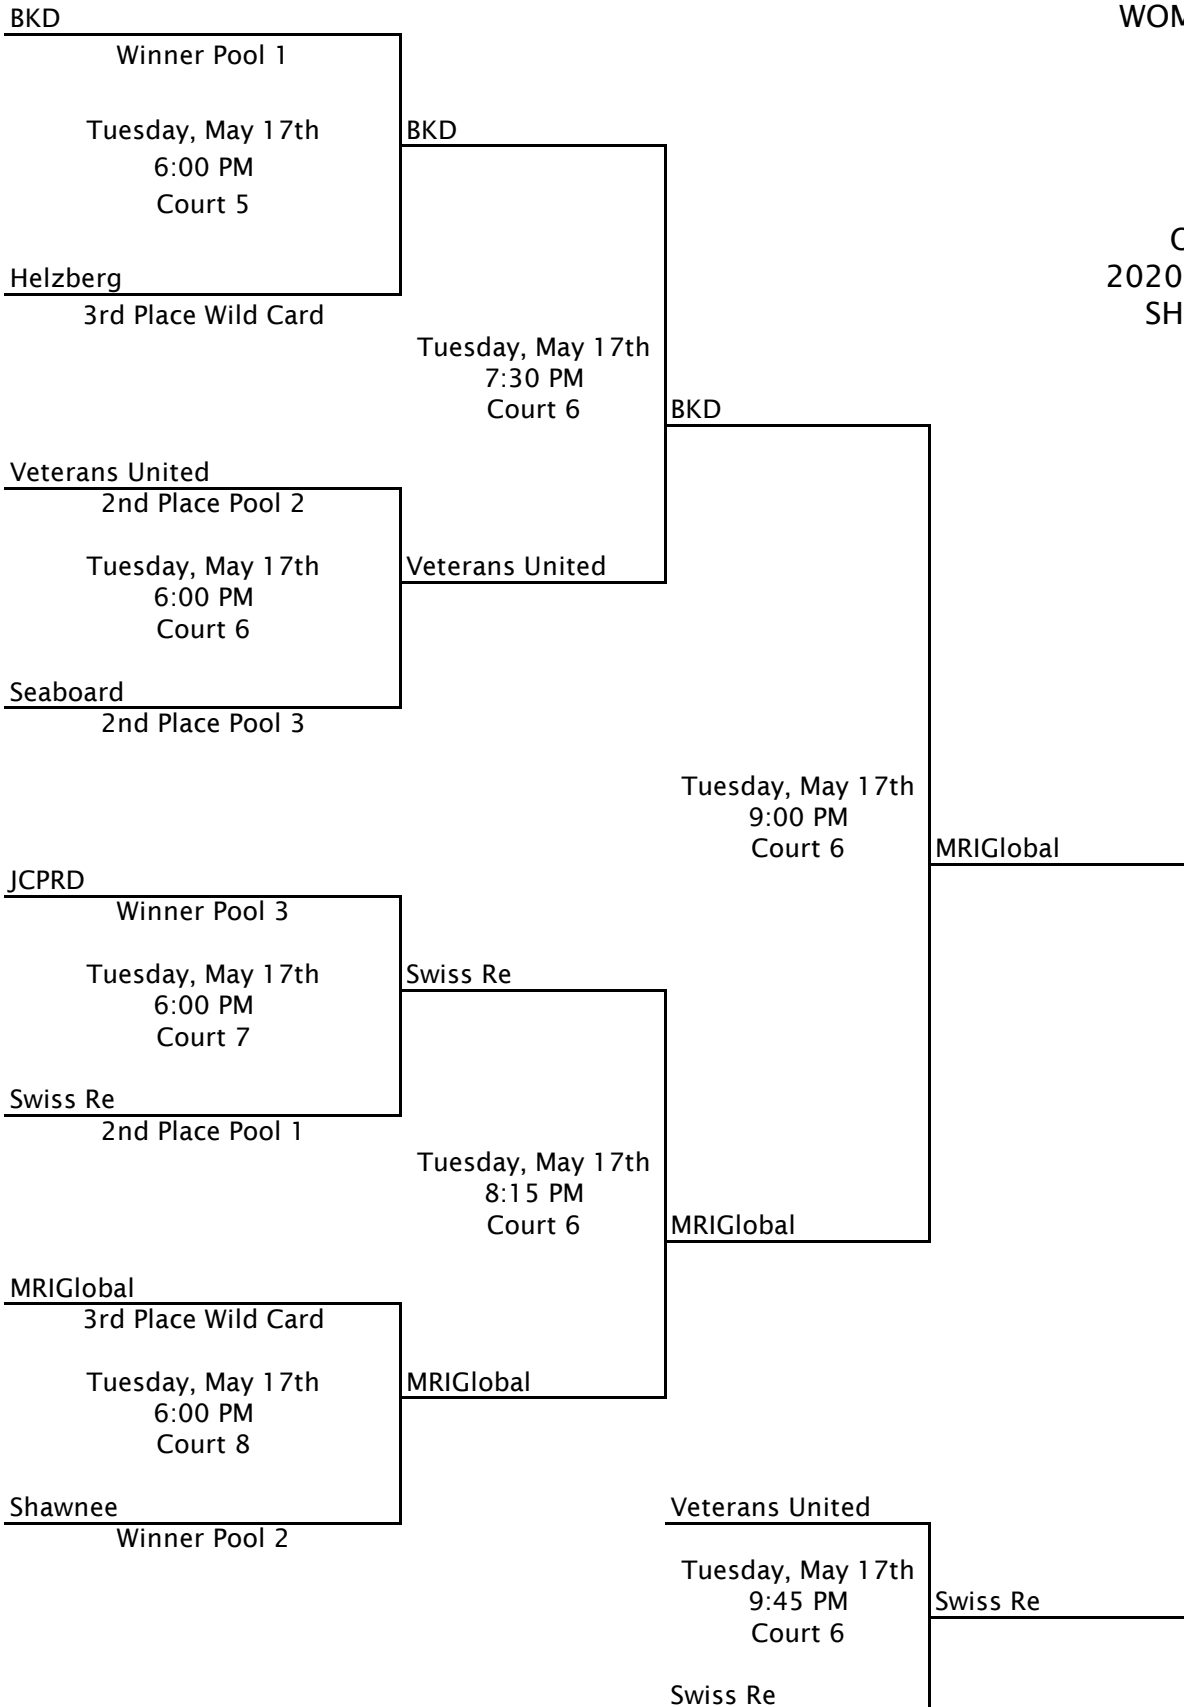

SPX

McCownGordon
Wednesday, May 18th
8:15 PM
Court 5

NorthPoint
Winner Pool 3
Wednesday, May 18th
6:45 PM
Court 5
C2FO
2nd Place Pool 1

NorthPoint
Wednesday, May 18th
7:30 PM
Court 6

Huhtamaki
3rd Place Wild Card
Wednesday, May 18th
6:45 PM
Court 6
NAIC/NIPR
Winner Pool 2

NAIC/NIPR

SPX
Wednesday, May 18th
8:15 PM
Court 6
NAIC/NIPR

NorthPoint

NAIC/NIPR

KANSAS CITY CORPORATE CHALLENGE
WOMEN'S VOLLEYBALL
DIVISION D

TUESDAY
MAY 17, 2022

OKUN FIELDHOUSE
20200 JOHNSON DRIVE
SHAWNEE, KS 66218