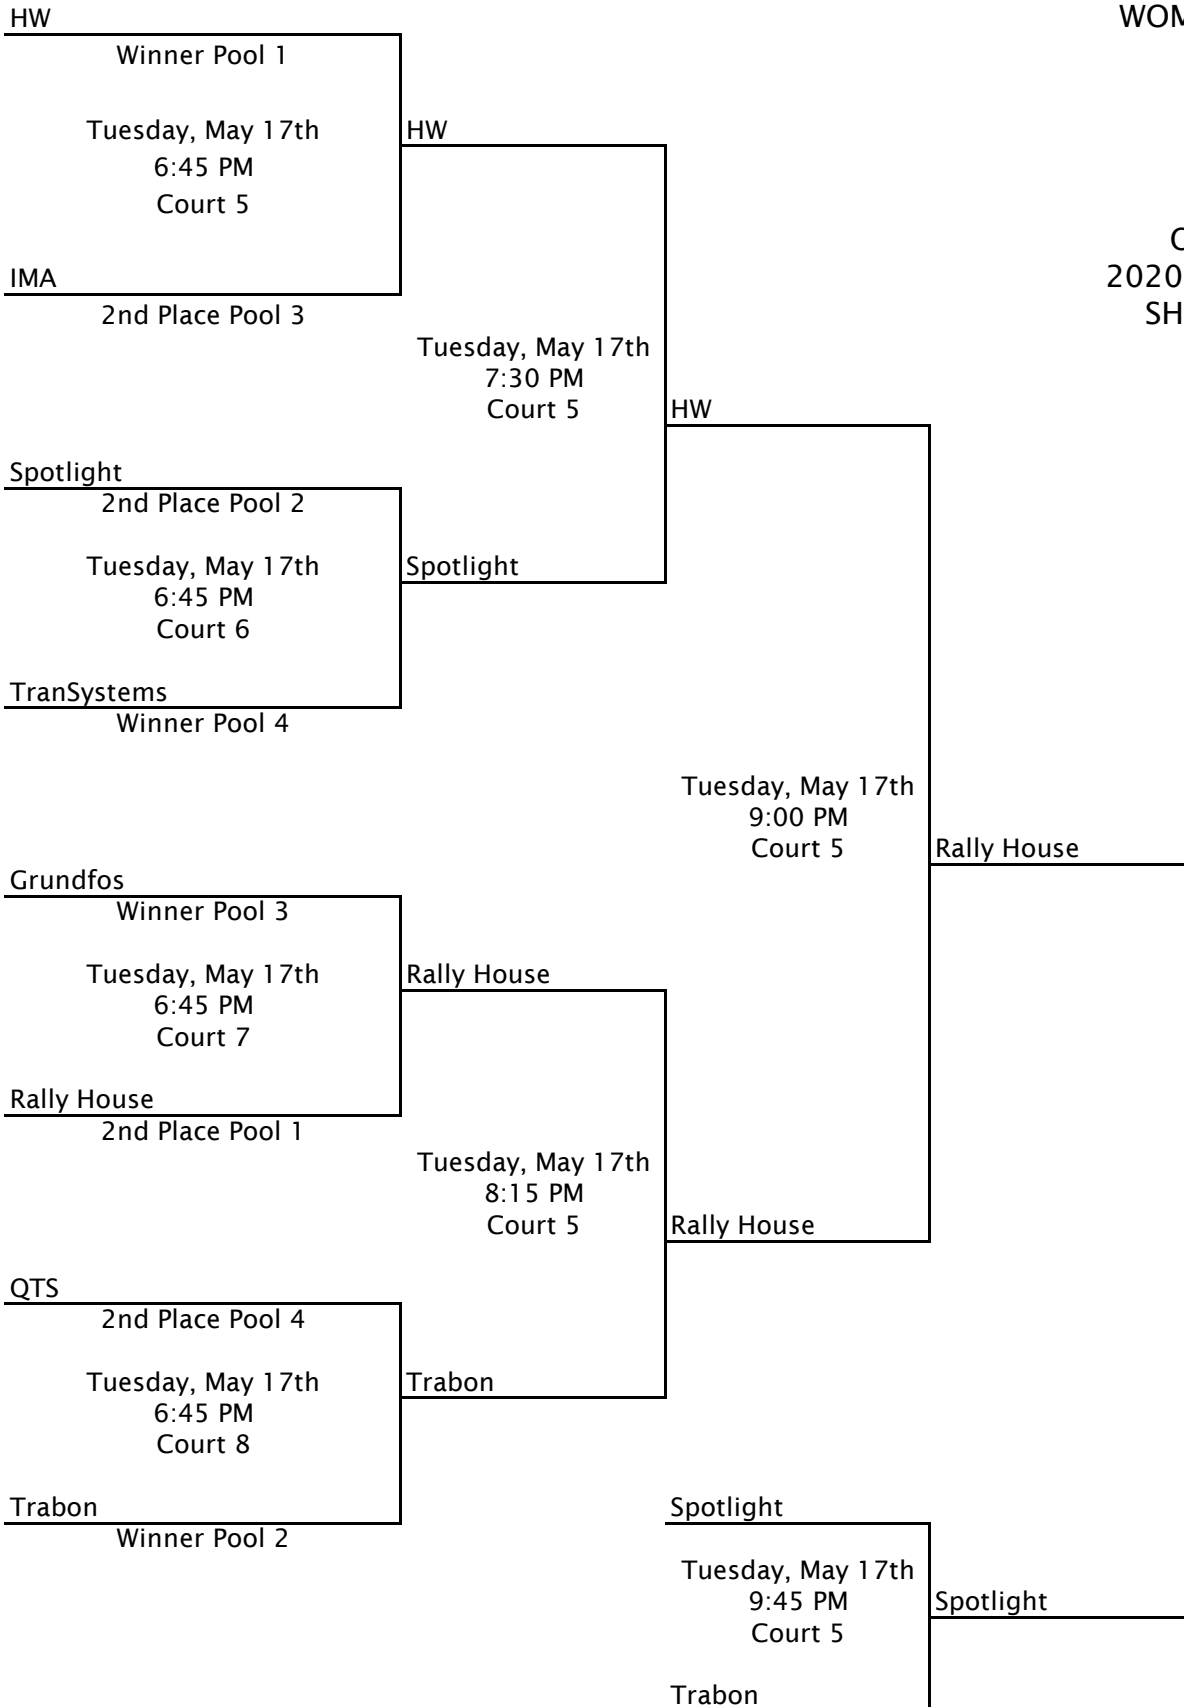

KANSAS CITY CORPORATE CHALLENGE
WOMEN'S VOLLEYBALL
DIVISION F

TUESDAY
MAY 17, 2022

OKUN FIELDHOUSE
20200 JOHNSON DRIVE
SHAWNEE, KS 66218