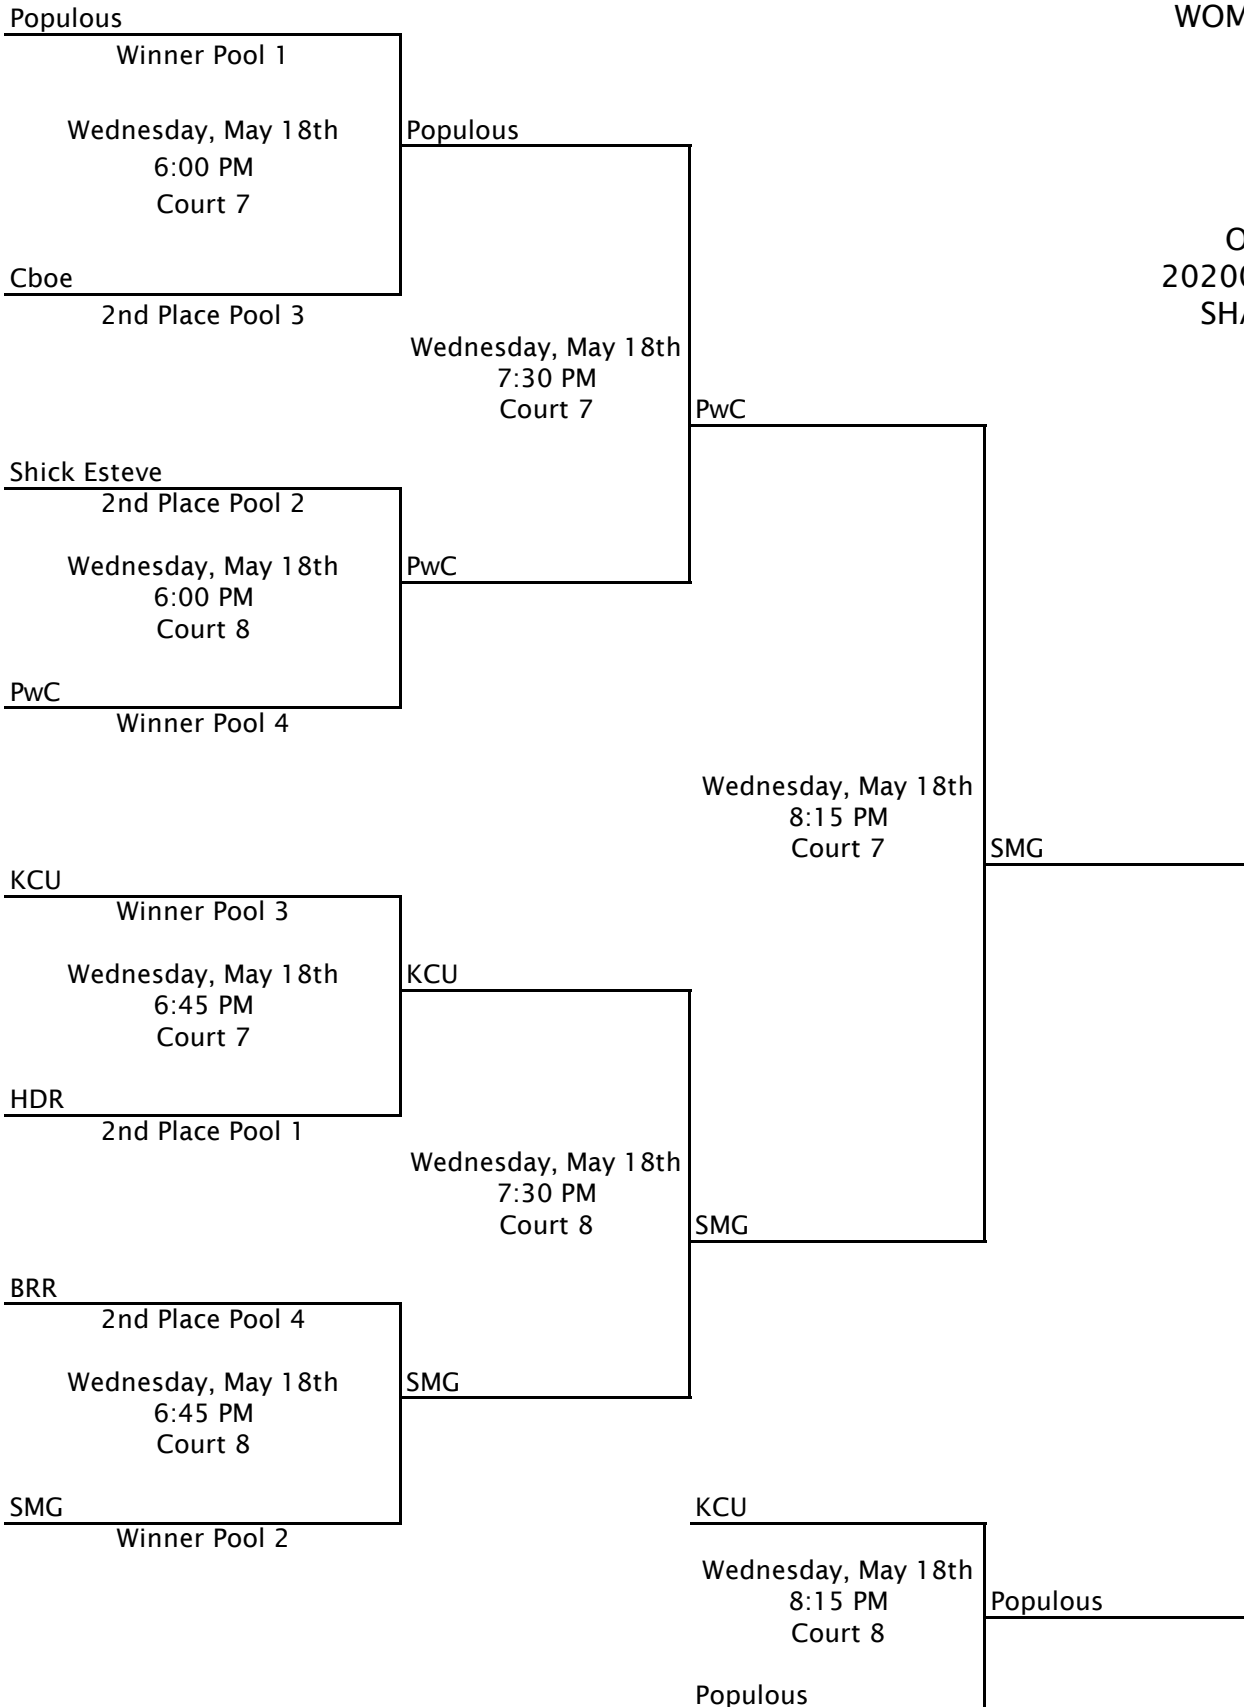

KANSAS CITY CORPORATE CHALLENGE
WOMEN'S VOLLEYBALL
DIVISION E

WEDNESDAY
MAY 18, 2022

OKUN FIELDHOUSE
20200 JOHNSON DRIVE
SHAWNEE, KS 66218